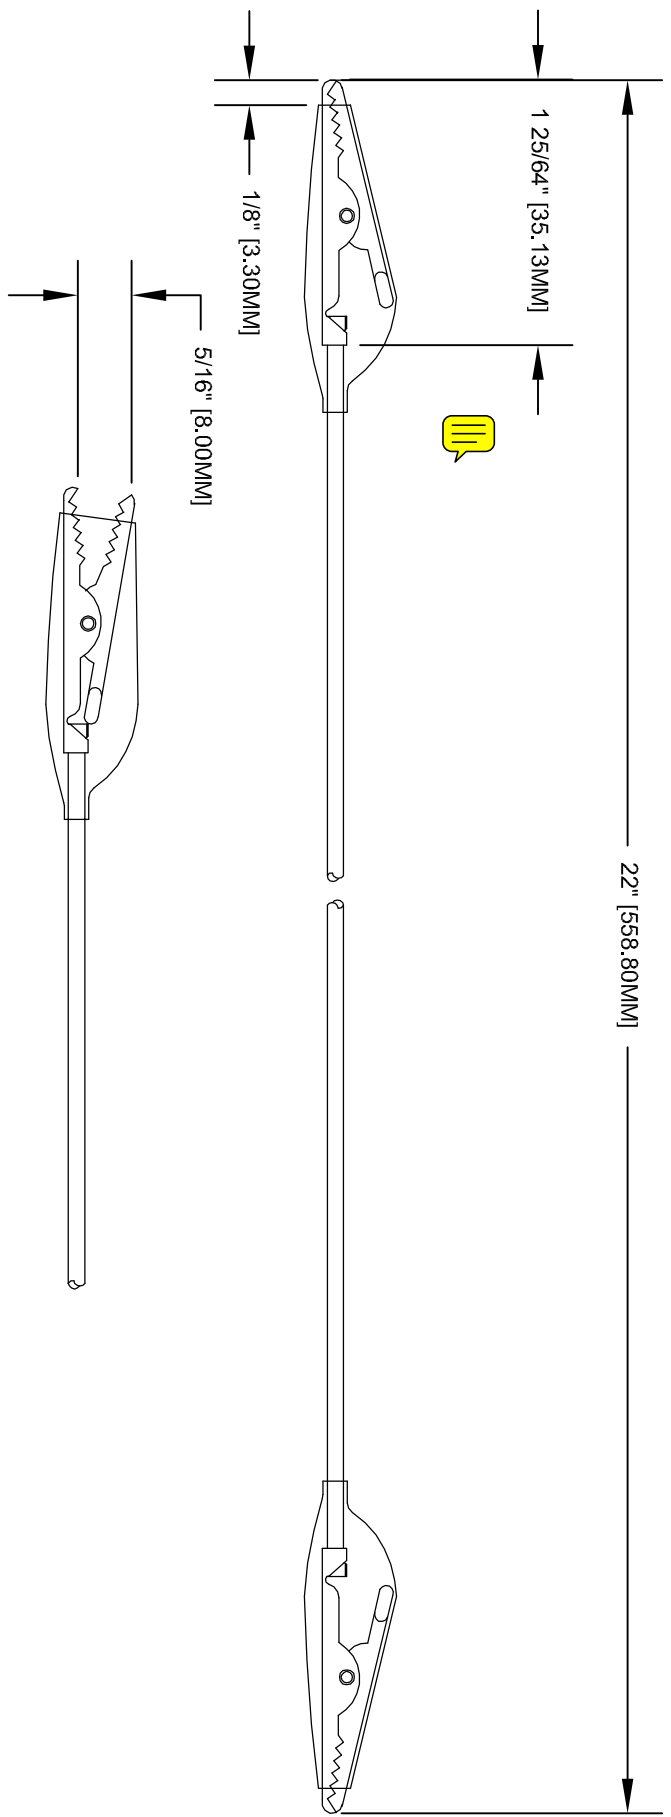

SPECLEADS
by Silvertronix

This drawing is not to be disclosed to a third party without the authority from the company ©

Date	8-22-09	DRN BY	MEA	TITLE	MULTI-COLOR INSULATED LEAD SET	ISSUE NO.	0	PART NO.	501789
MAT'L	PVC	SCALE	NONE	CURRENT RATING:	NA	8-22-09	1	PROJ. NO.	

FINISH: PVC --- COLORS = BLACK, YELLOW, GREEN, WHITE, RED.
2 OF EACH COLOR PER SET.

ASSEMBLY NO.	PACKAGING :	PRINTING AS ILLUSTRATED	CONCENTRICITY:	ANGLES
--------------	-------------	-------------------------	----------------	--------