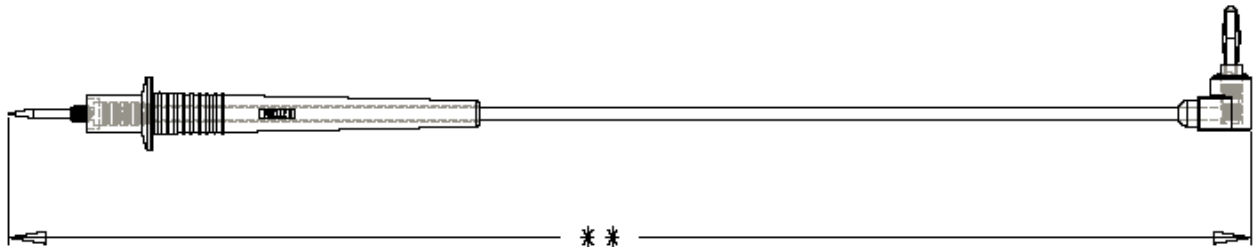

**Part Number: BU-2741-D-48-\***  
**Description: Multiple Feature Test Prod to Unshrouded Right Angle Banana Plug**

2607

- **Multiple Feature Test Prod to Unshrouded Right Angle Banana**
- **Material: Needle: Stainless steel; Banana Plug: Nickel-plated brass; Housing: ABS; Hook-up wire: #18(65/36) AWG tinned copper with 90° C PVC insulation;**
- **\*\* Length: 53.5 "(1.36m); Wire length: 48"(1.22 m)**
- **\* Std Colors: -0 Black -2 Red**
- **Rating: 600V, 10 Amps**
- **RoHS Compliant**