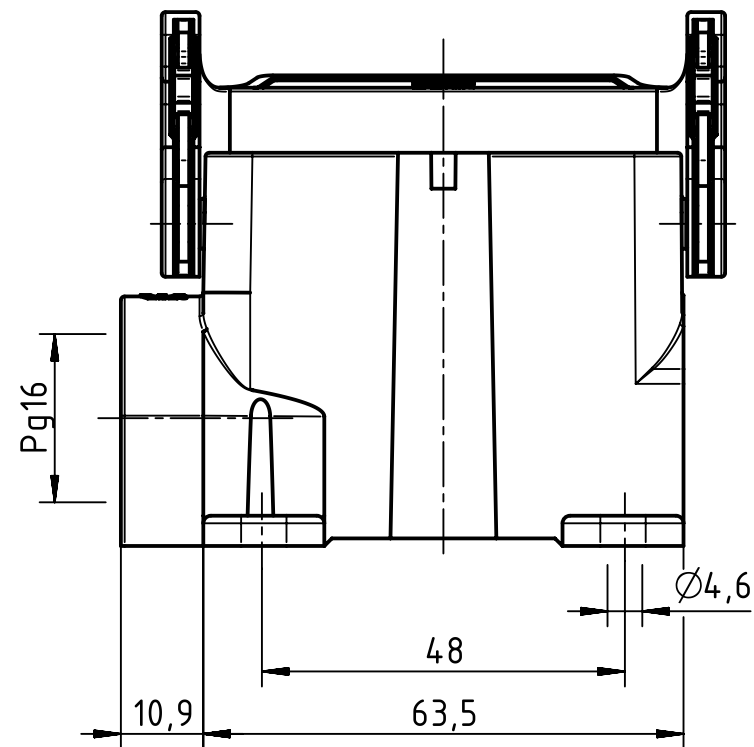

1 2 3 4 5 6

A

B

C

D

	All Dimensions in mm Original Size DIN A4		Scale 1:1		Free size tol.		Ref. Sub. TB 09 20 010 0251 v. 15.09.94					
	All rights reserved Department EL PD - DE		Created by HOLLERT		Inspected by TIEMANNA		Standardisation SCHMIDTM		Date 2014-04-04		State Final Release	
HARTING Electric GmbH & Co. KG D-32339 Espelkamp			Title Han A Base Surface HC 1 Lever 1 Entry PG						Doc-Key / ECM-Nr. 100189736/UGD/004/B 500000072617			
			Type TB		Number 09 20 010 0251				Rev. B		Page 1/1	