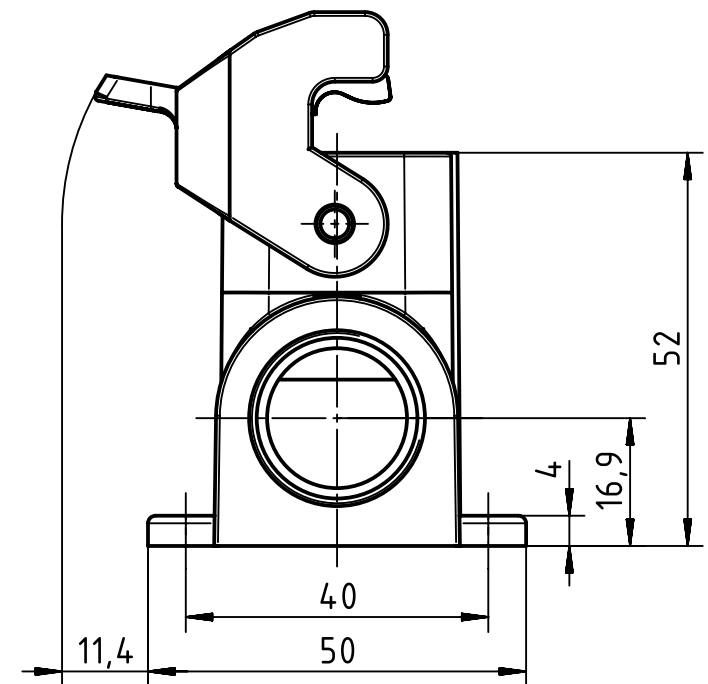

1 2 3 4 5 6

A

B

C

D

	All Dimensions in mm Original Size DIN A4		Scale 1:1		Free size tol.		Ref. Sub. TB 09 20 010 0251 v. 15.09.94					
	All rights reserved Department EL PD - DE		Created by HOLLERT		Inspected by TIEMANNA		Standardisation SCHMIDTM		Date 2014-04-04		State Final Release	
HARTING Electric GmbH & Co. KG D-32339 Espelkamp			Title Han A Base Surface HC 1 Lever 1 Entry PG						Doc-Key / ECM-Nr. 100189736/UGD/004/B 500000072617			
			Type TB		Number 09 20 010 0251				Rev. B		Page 1/1	