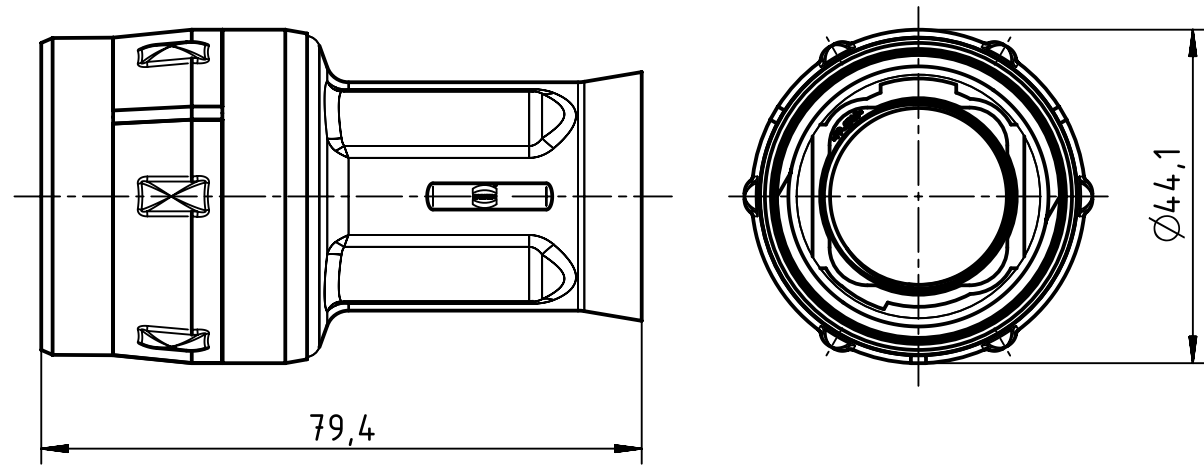

1 2 3 4 5 6

A

B

C

D

	All rights reserved Department EL PD - DE HARTING Electric GmbH & Co. KG D-32339 Espelkamp	All Dimensions in mm Original Size DIN A4		Scale 1:1	Free size tol.	Ref. Sub.
		Created by HOLLERT	Inspected by GARSKE	Standardisation SCHMIDTM	Date 2015-07-01	State Final Release
Title Han F+B hood-gg-M25					Doc-Key / ECM-Nr. 100550184 / UGD / 001 / E 500000091002	
Type TB		Number 19 15 503 1401			Rev. E	Page 1/1