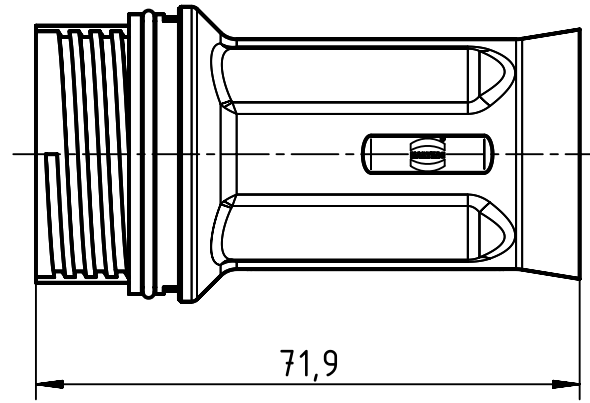

1 2 3 4 5 6

A

B

C

D

	All rights reserved Department EL PD - DE HARTING Electric GmbH & Co. KG D-32339 Espelkamp	All Dimensions in mm Original Size DIN A4		Scale 1:1	Free size tol.		Ref. Sub.	
		Created by HOLLERT	Inspected by GARSKE	Standardisation TIEMANNA	Date 2015-07-09	State Final Release		
Title Han F+B hood cable to cable							Doc-Key / ECM-Nr. 100602326/UGD/001/C 500000091374	
Type TB				Number 19 15 503 1701			Rev. C	Page 1/1