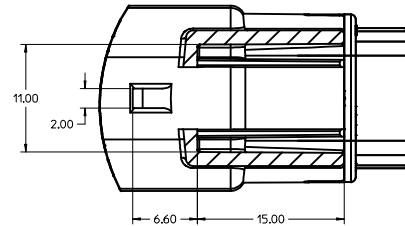

BLADE SEALED ASSEMBLY

OPTIONAL LASER MARKING ON THIS SURFACE SEE NOTE 3g

Partial X-X
SCALE 4:1