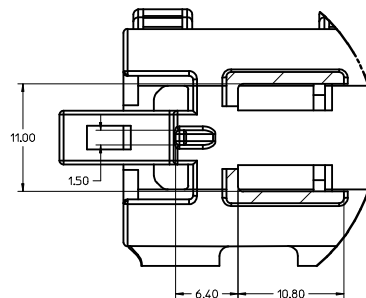

BACKSHELL FEATURES

- 1 - WITH RIBS
- 2 - WITHOUT RIBS

MX150 CIRCUIT SIZE 04, 06, 08, 12, 16, 20

REVISED ECC NO. UAU2015-1383 DRAWN BY AA8 CHKD: APPR:WKSHY REV DESCRIPTION	2015/03/18	QUALITY SYMBOLS ▽=0 ▽=0 ▽=0	GENERAL TOLERANCES (UNLESS SPECIFIED)		DIMENSION STYLE MM ONLY		SCALE 4:1	DESIGN UNITS METRIC	THIRD ANGLE PROJECTION
	2015/03/26		mm	INCH	DRAWN BY DATE		TITLE		
DRAFT WHERE APPLICABLE MUST REMAIN WITHIN DIMENSIONS			4 PLACES ±	3 PLACES ±	2 PLACES ±	1 PLACE ±	0 PLACE ±	MATERIAL NO. SEE BOM	
ANGULAR ± 3 °			±	±	±	±	±	DOCUMENT NO. SD-33482-061	
SHEET NO. 5 OF 9			THIS DRAWING CONTAINS INFORMATION THAT IS PROPRIETARY TO MOLEX INCORPORATED AND SHOULD NOT BE USED WITHOUT WRITTEN PERMISSION						

20 19 18 17 16 15 14 13 12 11 10 9 8 7 6 5 4 3 2 1

BACKSHELL
THE VIEWS ON THIS SHEET ARE
IN THE CLOSED UN-ASSEMBLED POSITION

Partial X-X
SCALE 4:1

REVISED REC NO: UAU2015-1383 DRAWN BY: CHYKZ APPR: WQSHY AAB 2015/03/18 2015/03/26 DESCRIPTION	QUALITY SYMBOLS ∇=0 ∇=0 ∇=0		GENERAL TOLERANCES (UNLESS SPECIFIED) mm INCH 4 PLACES ± --- ± --- 3 PLACES ± 0.10 ± --- 2 PLACES ± 0.3 ± --- 1 PLACE ± --- ± --- 0 PLACE ± --- ± ---		DIMENSION STYLE MM ONLY		SCALE 4:1	DESIGN UNITS METRIC	THIRD ANGLE PROJECTION
	DRAWN BY: MDICK DATE: 2011/07/22		CHECKED BY: MDICK DATE: 2011/12/19		MATERIAL NO. SEE BOM		DOCUMENT NO. SD-33482-061		SHEET NO. 6 OF 9
	ANGULAR ± 3 ° DRAFT WHERE APPLICABLE MUST REMAIN WITHIN DIMENSIONS		SIZE D		THIS DRAWING CONTAINS INFORMATION THAT IS PROPRIETARY TO MOLEX INCORPORATED AND SHOULD NOT BE USED WITHOUT WRITTEN PERMISSION				
	TITLE MX150 2X3 BLADE SEALED ASSEMBLY MAT SEAL molex								