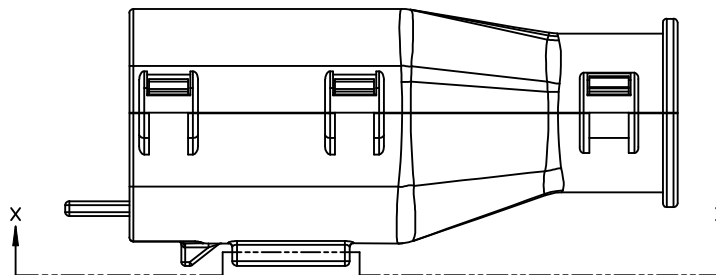

20 19 18 17 16 15 14 13 12 11 10 9 8 7 6 5 4 3 2 1

BACKSHELL
THE VIEWS ON THIS SHEET ARE
IN THE CLOSED UN-ASSEMBLED POSITION

Partial X-X
SCALE 4:1

REVISED REC NO: UAU2015-1383 DRAWN BY: CHYKZ APPR: WQSHY AAB 2015/03/18 2015/03/26 DESCRIPTION	QUALITY SYMBOLS ∇=0 ∇=0 ∇=0		GENERAL TOLERANCES (UNLESS SPECIFIED) mm INCH 4 PLACES ± --- ± --- 3 PLACES ± 0.10 ± --- 2 PLACES ± 0.3 ± --- 1 PLACE ± --- ± --- 0 PLACE ± --- ± ---		DIMENSION STYLE MM ONLY		SCALE 4:1	DESIGN UNITS METRIC	THIRD ANGLE PROJECTION
	DRAWN BY: MDICK DATE: 2011/07/22		CHECKED BY: MDICK DATE: 2011/12/19		MATERIAL NO. SEE BOM		DOCUMENT NO. SD-33482-061		SHEET NO. 6 OF 9
	ANGULAR ± 3 ° DRAFT WHERE APPLICABLE MUST REMAIN WITHIN DIMENSIONS		SIZE D		THIS DRAWING CONTAINS INFORMATION THAT IS PROPRIETARY TO MOLEX INCORPORATED AND SHOULD NOT BE USED WITHOUT WRITTEN PERMISSION				
	TITLE MX150 2X3 BLADE SEALED ASSEMBLY MAT SEAL molex								

19 18 17 16 15 14 13 12 11 10 9 8 7 6 5 4 3 2 1