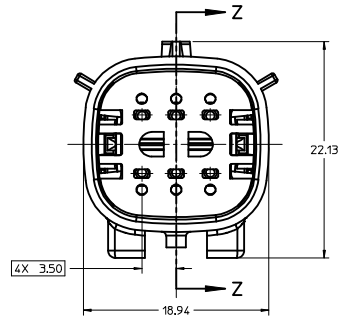

TITLE: MX150 2X3 BLADE SEALED ASSEMBLY MAT SEAL

molex

DOCUMENT NO. SD-33482-061

SHEET NO. 2 OF 9

BLADE SEALED ASSEMBLY

OPTIONAL LASER MARKING ON THIS SURFACE SEE NOTE 3g

Partial X-X
SCALE 4:1

PRIMARY LOCK REINFORCEMENT (PLR) SHOWN
IN PRE-STAGED POSITION
SECTION Z-Z

PRIMARY LOCK REINFORCEMENT (PLR) SHOWN
IN FINAL-LOCK POSITION
SECTION Y-Y

CHARTED DIMENSIONS	
CONFIGURATION	A
MX150 2X3 BLADE SEALED ASSEMBLY - STANDARD	53.85
MX150 2X3 BLADE SEALED ASSEMBLY - LENGTHENED	55.85