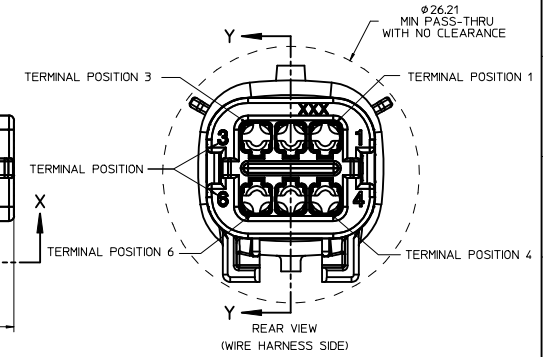

BLADE SEALED ASSEMBLY

OPTIONAL LASER MARKING ON THIS SURFACE SEE NOTE 3g

Partial X-X
SCALE 4:1