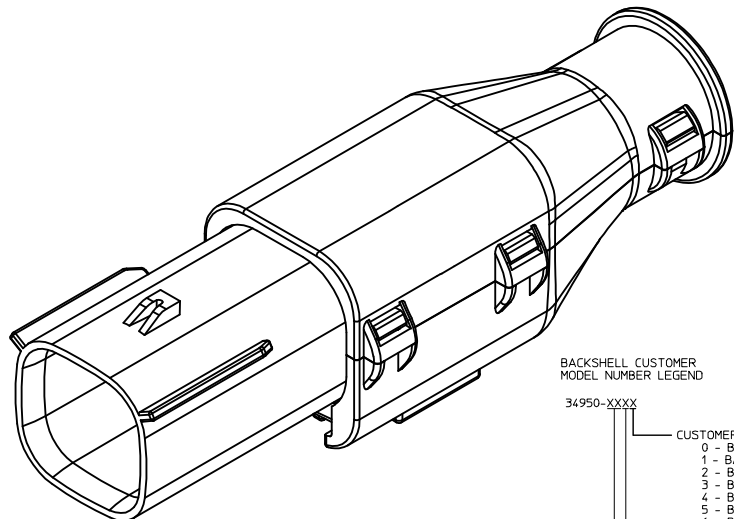

BACKSHELL NOTES

BACKSHELL NOTES: VALID UNLESS OTHERWISE SPECIFIED

1. GENERAL:

- a. APPLICATION SPECIFICATION SEE: AS-34951-001
- -DESIGNED TO MATE WITH BLADE SEALED ASSEMBLY SPECIFIED IN MOLEX DRAWING SD-33482-061.
- -SYSTEM TO BE USED WITH WIRE WITHIN DIAMETER RANGE OF 1.2mm TO 2.69mm.
- -COMPONENTS ARE OPTIONAL AND MUST BE PURCHASED SEPARATELY
- -BACKSHELL DESIGN IS OWNED BY SCHLEMMER
- -FOR ADDITIONAL INFORMATION SEE THE BACKSHELL COMPONENT DRAWING SD-34950-0001.

BACKSHELL CUSTOMER MODEL NUMBER LEGEND

34950-XXXX

CUSTOMER MODEL COMPONENTS

BACKSHELL FEATURES

- 1 - WITH RIBS
- 2 - WITHOUT RIBS

MX150 CIRCUIT SIZE 04, 06, 08, 12, 16, 20

REVISED ECC NO. UAU2015-1383 DRAWN BY AA8 CHKD: APPR:WKSHY REV DESCRIPTION	2015/03/18	QUALITY SYMBOLS ▽=0 ▽=0 ▽=0	GENERAL TOLERANCES (UNLESS SPECIFIED)		DIMENSION STYLE MM ONLY		SCALE 4:1	DESIGN UNITS METRIC	THIRD ANGLE PROJECTION
	2015/03/26		mm	INCH	DRAWN BY DATE		TITLE		
DRAFT WHERE APPLICABLE MUST REMAIN WITHIN DIMENSIONS			4 PLACES ±	3 PLACES ±	2 PLACES ±	1 PLACE ±	0 PLACE ±	MATERIAL NO. SEE BOM	
ANGULAR ± 3 °			±	±	±	±	±	DOCUMENT NO. SD-33482-061	
SHEET NO. 5 OF 9			THIS DRAWING CONTAINS INFORMATION THAT IS PROPRIETARY TO MOLEX INCORPORATED AND SHOULD NOT BE USED WITHOUT WRITTEN PERMISSION