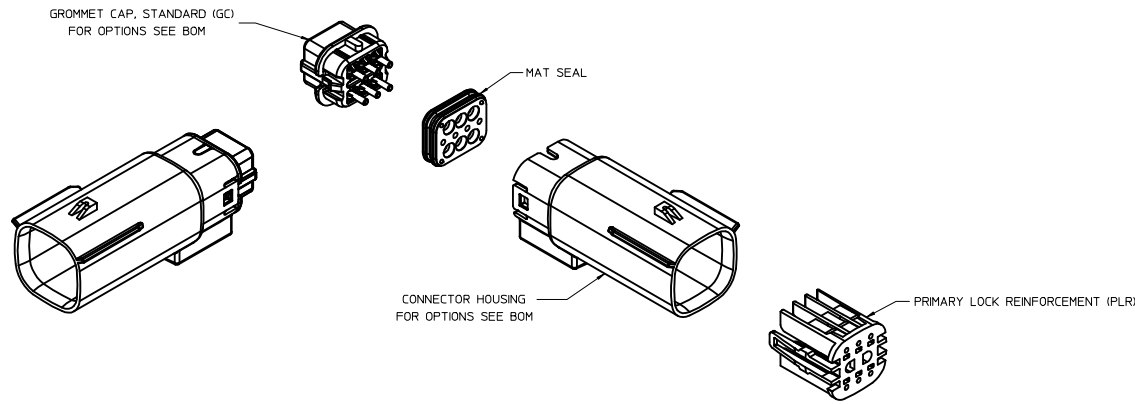

1. GENERAL:
  - a. APPLICATION SPECIFICATION SEE: AS-33472-100
    CONTAINS: PRODUCT INTRODUCTION, PRODUCT SUMMARY, CONNECTOR ASSEMBLY, PACKAGING INFORMATION, CONNECTOR MATING, SERVICE INSTRUCTIONS, ELECTRICAL CONTINUITY CHECKING, CRIMPING, AND TROUBLESHOOTING.
    -DESIGNED TO MATE WITH RECEPTACLE SEALED ASSEMBLY SPECIFIED IN MOLEX CHARTED DRAWING SD-33472-061 AND SD-33472-071.
    -FOR 15mm BLADE TERMINALS TO BE USED WITH THIS ASSEMBLY SEE MOLEX DRAWING SD-33000-001
    - SYSTEM TO BE USED WITH WIRE WITHIN DIAMETER RANGE OF 1.2mm TO 2.69mm.
    -ASSEMBLY SHIPPED WITH PLR IN PRE-LOCK POSITION
    -IN THE EVENT THAT THE PLR IS FOUND IN THE SEATED (FINAL LOCK) POSITION, REFER TO MOLEX SPECIFICATION PS-34646-001, AVAILABLE AT www.molex.com <<http://www.molex.com>>
    -ASSEMBLY CONFORMS TO SAE/USCAR-2 REV.4 WITH THE FOLLOWING EXCEPTIONS: TERMINAL INSERTION FORCE FOR WIRE DIAMETER ABOVE 2.5mm NOT EXCEEDING 2.69mm SHALL NOT EXCEED 45 NEWTONS.
  - b. PRODUCT SPECIFICATION SEE: PS-33472-000
    CONTAINS: PRODUCT INTRODUCTION, PRODUCT SUMMARY, RATINGS (CURRENT, TEMPERATURE, SEALING, AND FLAMMABILITY), AND PRODUCT VALIDATION.
  - c. PACKAGING SPECIFICATION PER MOLEX DRAWING: PK-31300-435
  - d. PARTS MUST BE IN COMPLIANCE TO MOLEX CHEMICAL SUBSTANCES FOR PRODUCTS AND PACKAGING SPECIFICATION: ES-40000-5016
  - e. DATA MUST BE SUBMITTED UNDER THE MOLEX PART NUMBER TO IMDS (COMPANY ID#13255)
2. DESIGN - MATERIALS:
  - a. SEE BOM TABLE.
3. DESIGN - GEOMETRY:
  - a. THIS IS A 100% CAD GENERATED PART. THE CAD MATHEMATICAL DATA IS THE MASTER FOR THIS PART. FOR DIMENSIONAL OR ANY INFORMATION NOT SHOWN ON THIS DRAWING, ANALYZE THE CAD MODEL.
  - b. GEOMETRIC DIMENSIONS AND TOLERANCES PER ASME Y14.5M - 1994
  - c. EDGES AND UNDIMENSIONED DETAILS PER ISO13715
  - d. CORNERS SHOWN AS SHARP TO BE R 0.2 MAX.
  - e. LETTERING SHALL BE 0.15 MAX RAISED IN 0.25 MAX RECESS PAD. THIS INCLUDES RECYCLING CODE, CAVITY ID, VENDOR IDENTIFICATION, AND CUSTOMER MATERIAL NUMBER.
  - f. VISUAL DEFECTS SHALL MEET COSMETIC STANDARD PS-45499-002 (Class B).
  - g. LASER MARKING: TBD

MX150 2X3 BLADE SEALED ASSEMBLY - STANDARD (STD)