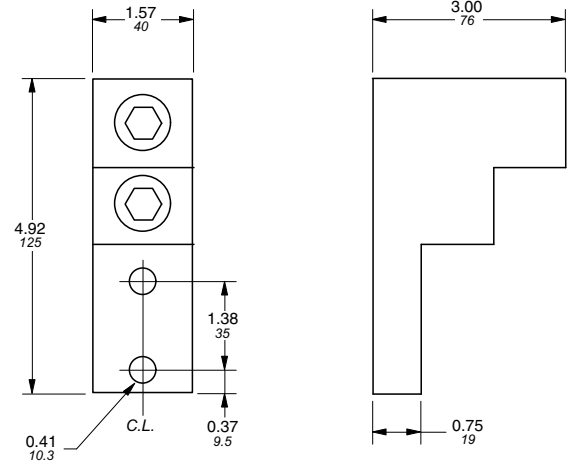

# Approximate dimensions for Terminal lugs

Disconnect  
switches  
Dimensions

← 00.00 [Inches] 00.00 →

**OZXA-24**

**OZXA-30**

**OZXA-28**

**OZXA-400**

**OZXA-200**