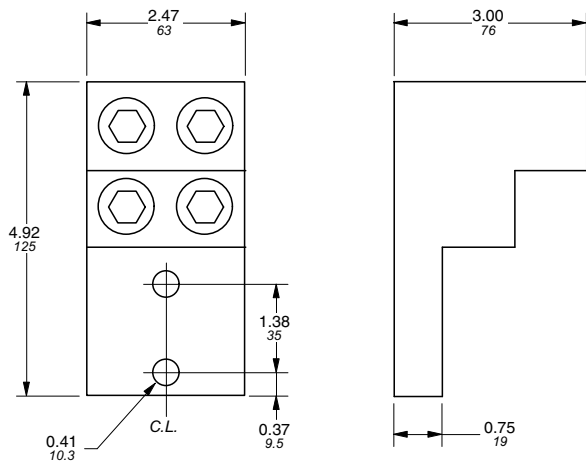

# Approximate dimensions for Terminal lugs

Disconnect  
switches  
Dimensions

← 00.00 [Inches] 00.00 →

**OZXA-24**

**OZXA-30**

**OZXA-28**

**OZXA-400**

**OZXA-200**