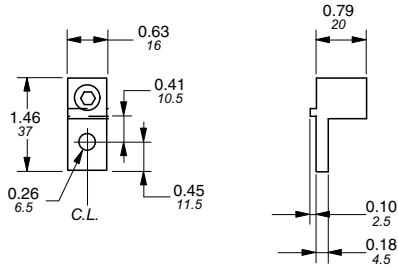

# Approximate dimensions for Terminal lugs

Disconnect  
switches  
Dimensions

← 00.00 [Inches] 00.00 →

**OZXA-24**

**OZXA-30**

**OZXA-28**

**OZXA-400**

**OZXA-200**