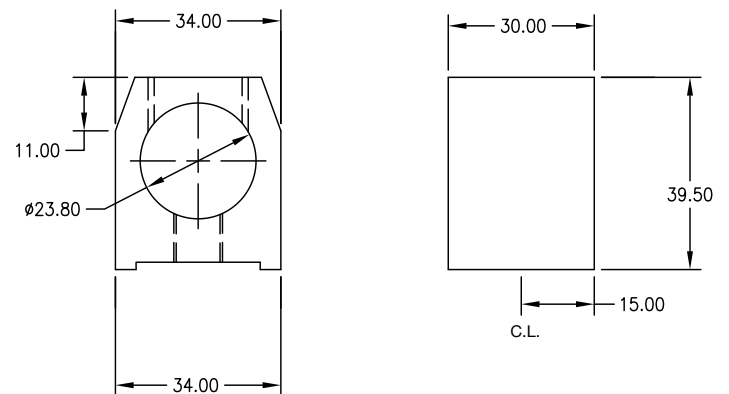

# Approximate dimensions for Terminal lugs

Disconnect  
switches  
Dimensions

← 00.00 [Inches] 00.00 →

**OZXA-24**

**OZXA-30**

**OZXA-28**

**OZXA-400**

**OZXA-200**