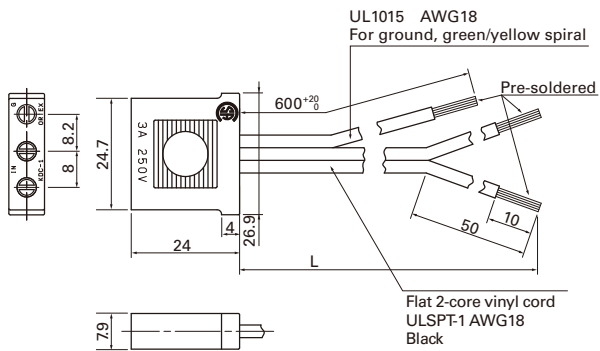

Plug Cord

Products Compliant with Electrical Appliance and Material Safety Law (Unit : mm)

Model No. : 489-007-L10/489-007-L21

UL FILE No.E50197 CSA FILE No.LR67048
For 120×120×38mm

Power cord length

Model	Power cord length(mm)
— L10	1,000
— L21	2,100

● Be careful when removing the plug/cord out of the package.