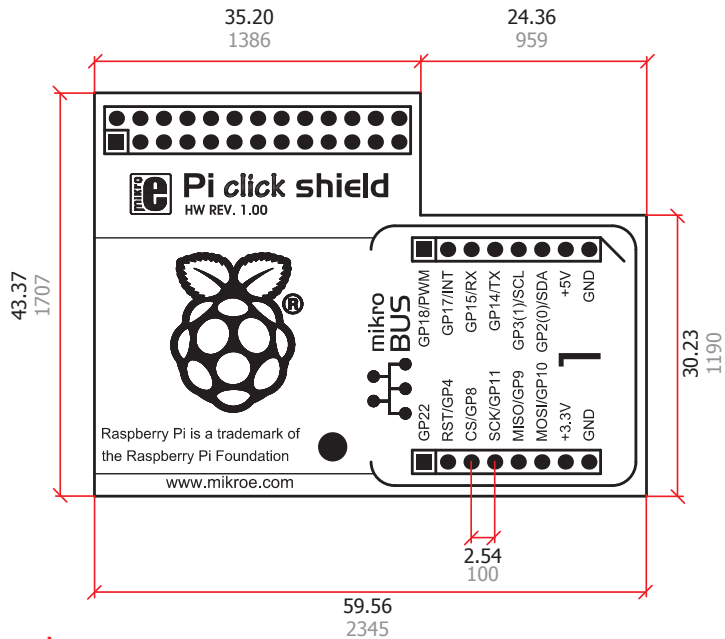

Pi click shield - dimensions

Legend

- mm
- mils