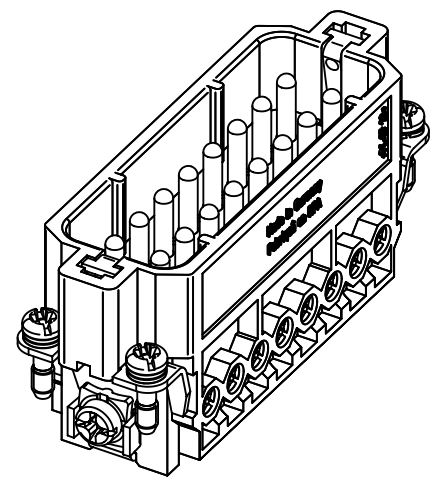

1 2 3 4 5 6

A

B

C

D

panel cut out

M3x10

	All rights reserved Department EL PD - DE HARTING Electric GmbH & Co. KG D-32339 Espelkamp	All Dimensions in mm Original Size DIN A4		Scale 1:1	Free size tol.	Ref. Sub.
		Created by HARLASSK	Inspected by MOOR	Standardisation SCHMIDTM	Date 2014-03-18	State Final Release
Title Han A 16 Pos. M Insert Screw						Rev. B
Type TB				Number 09 20 016 2612		Page 1/1