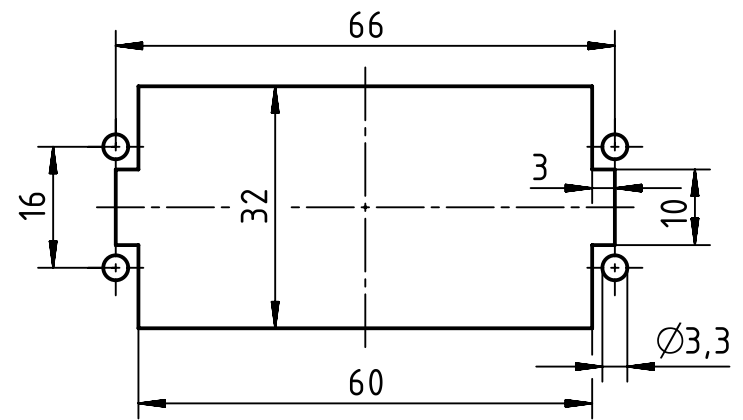

1 2 3 4 5 6

A

B

C

D

panel cut out

M3x10

	All rights reserved Department EL PD - DE HARTING Electric GmbH & Co. KG D-32339 Espelkamp	All Dimensions in mm Original Size DIN A4		Scale 1:1	Free size tol.	Ref. Sub.
		Created by HARLASSK	Inspected by MOOR	Standardisation SCHMIDTM	Date 2014-03-18	State Final Release
Title Han A 16 Pos. M Insert Screw						Rev. B
Type TB				Number 09 20 016 2612		Page 1/1