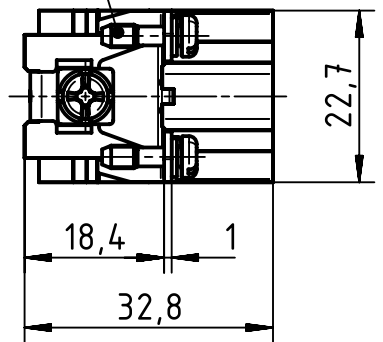

1 2 3 4 5 6

A

B

C

D

panel cut out

M3x10

	All rights reserved Department EL PD - DE HARTING Electric GmbH & Co. KG D-32339 Espelkamp	All Dimensions in mm Original Size DIN A4		Scale 1:1	Free size tol.	Ref. Sub.
		Created by HARLASSK	Inspected by MOOR	Standardisation SCHMIDTM	Date 2014-03-18	State Final Release
Title Han A 16 Pos. M Insert Screw						Rev. B
Type TB				Number 09 20 016 2612		Page 1/1