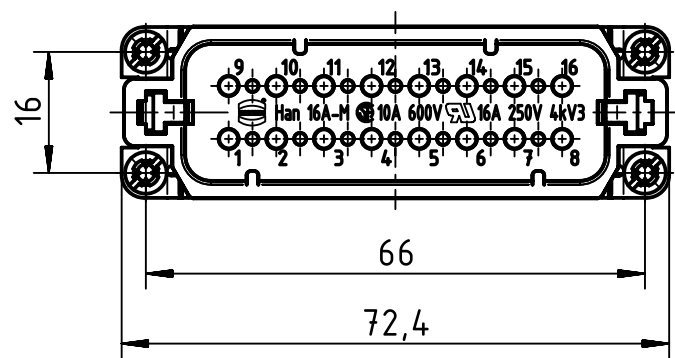

1 2 3 4 5 6

A

B

C

D

panel cut out

M3x10

	All rights reserved Department EL PD - DE HARTING Electric GmbH & Co. KG D-32339 Espelkamp	All Dimensions in mm Original Size DIN A4		Scale 1:1	Free size tol.	Ref. Sub.
		Created by HARLASSK	Inspected by MOOR	Standardisation SCHMIDTM	Date 2014-03-18	State Final Release
Title Han A 16 Pos. M Insert Screw						Rev. B
Type TB				Number 09 20 016 2612		Page 1/1