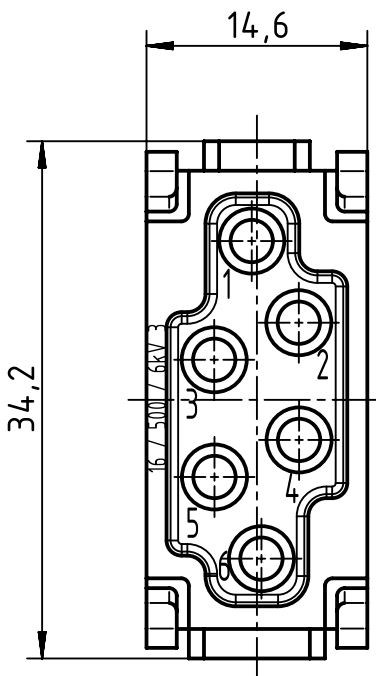

1                      2                      3                      4                      5                      6

A  
B  
C  
D

	All rights reserved Department EL PD - DE	Created by RULLKOETTER		Inspected by SCHNIEDER		Standardisation TIEMANNA		Date 2014-10-23		State Final Release	
		Title Han E module, crimp female								Doc-Key / ECM-Nr. 100086577/UGD/010/A 500000081101	
HARTING Electric GmbH & Co. KG D-32339 Espelkamp		Type TB		Number 09 14 006 3101				Rev. A		Page 1/1	