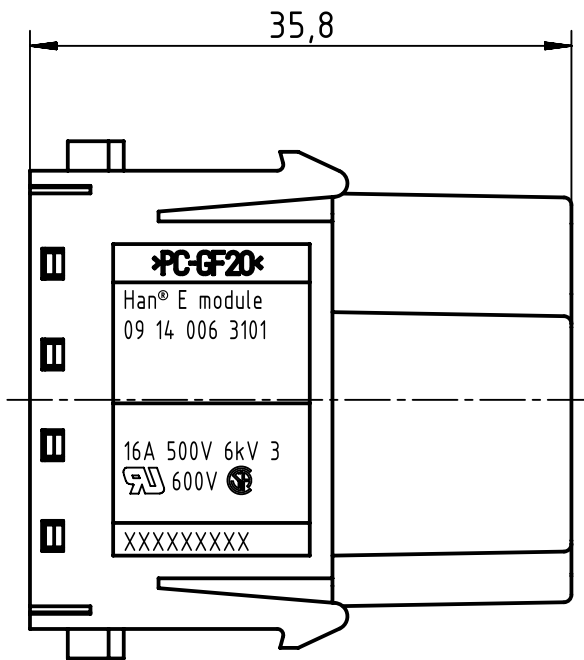

1                      2                      3                      4                      5                      6

A  
B  
C  
D

	All rights reserved Department EL PD - DE	Created by RULLKOETTER		Inspected by SCHNIEDER		Standardisation TIEMANNA		Date 2014-10-23		State Final Release	
		Title Han E module, crimp female								Doc-Key / ECM-Nr. 100086577/UGD/010/A 500000081101	
HARTING Electric GmbH & Co. KG D-32339 Espelkamp		Type TB		Number 09 14 006 3101				Rev. A		Page 1/1	