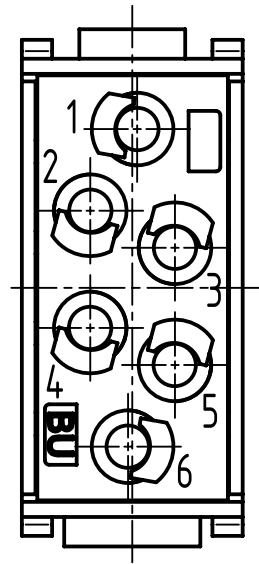

1                      2                      3                      4                      5                      6

A  
B  
C  
D

	All rights reserved Department EL PD - DE	Created by RULLKOETTER		Inspected by SCHNIEDER		Standardisation TIEMANNA		Date 2014-10-23		State Final Release	
		Title Han E module, crimp female								Doc-Key / ECM-Nr. 100086577/UGD/010/A 500000081101	
HARTING Electric GmbH & Co. KG D-32339 Espelkamp		Type TB		Number 09 14 006 3101				Rev. A		Page 1/1	