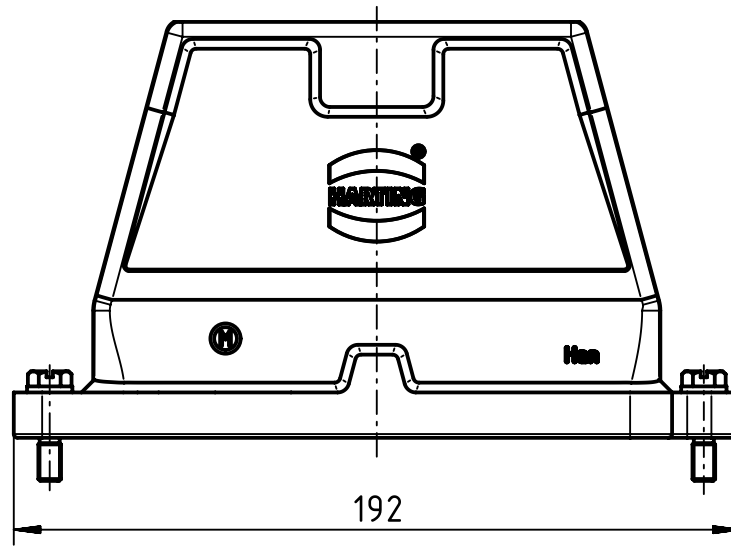

X (2:1)

	All Dimensions in mm Original Size DIN A4	Scale 1:2		Free size tol.		Ref.	
						Sub. TB 19 40 024 0461 v. 10.01.11	
	All rights reserved Department EL PD - DE	Created by	Inspected by	Standardisation	Date	State	
		FINKEV	SCHNIEDER	TIEMANNA	2014-09-11	Final Release	
HARTING Electric GmbH & Co. KG D-32339 Espelkamp		Title Han 24HPR Hood TE 3xM25 Screw Lock				Doc-Key / ECM-Nr. 100201955/UGD/004/A 500000078763	
		Type	Number		Rev.	Page	
		TB	19 40 024 0461		A	1/1	