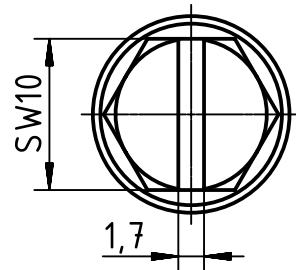

X (2:1)

	All Dimensions in mm Original Size DIN A4	Scale 1:2		Free size tol.		Ref.	
						Sub. TB 19 40 024 0461 v. 10.01.11	
	All rights reserved Department EL PD - DE	Created by	Inspected by	Standardisation	Date	State	
		FINKEV	SCHNIEDER	TIEMANNA	2014-09-11	Final Release	
HARTING Electric GmbH & Co. KG D-32339 Espelkamp		Title Han 24HPR Hood TE 3xM25 Screw Lock				Doc-Key / ECM-Nr. 100201955/UGD/004/A 500000078763	
		Type	Number		Rev.	Page	
		TB	19 40 024 0461		A	1/1	