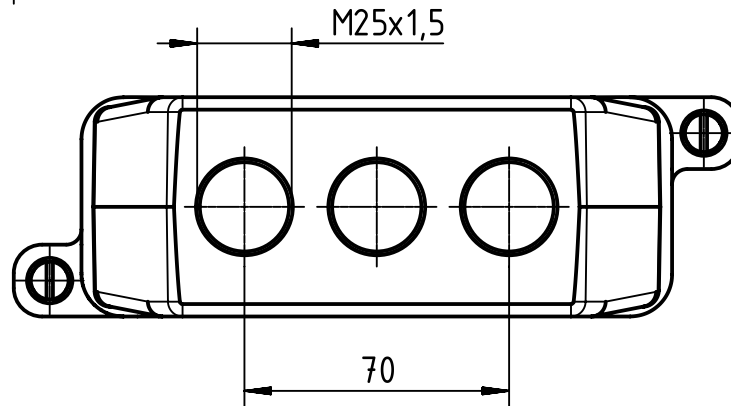

X (2:1)

	All Dimensions in mm Original Size DIN A4	Scale 1:2		Free size tol.		Ref.	
						Sub. TB 19 40 024 0461 v. 10.01.11	
	All rights reserved Department EL PD - DE	Created by	Inspected by	Standardisation	Date	State	
		FINKEV	SCHNIEDER	TIEMANNA	2014-09-11	Final Release	
HARTING Electric GmbH & Co. KG D-32339 Espelkamp		Title Han 24HPR Hood TE 3xM25 Screw Lock				Doc-Key / ECM-Nr. 100201955/UGD/004/A 500000078763	
		Type	Number		Rev.	Page	
		TB	19 40 024 0461		A	1/1	