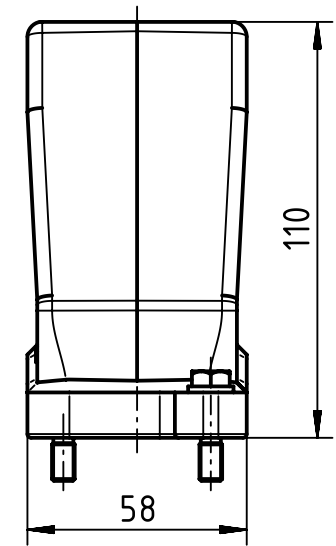

X (2:1)

	All Dimensions in mm Original Size DIN A4	Scale 1:2		Free size tol.		Ref.	
						Sub. TB 19 40 024 0461 v. 10.01.11	
	All rights reserved Department EL PD - DE	Created by	Inspected by	Standardisation	Date	State	
		FINKEV	SCHNIEDER	TIEMANNA	2014-09-11	Final Release	
HARTING Electric GmbH & Co. KG D-32339 Espelkamp		Title Han 24HPR Hood TE 3xM25 Screw Lock				Doc-Key / ECM-Nr. 100201955/UGD/004/A 500000078763	
		Type	Number		Rev.	Page	
		TB	19 40 024 0461		A	1/1	