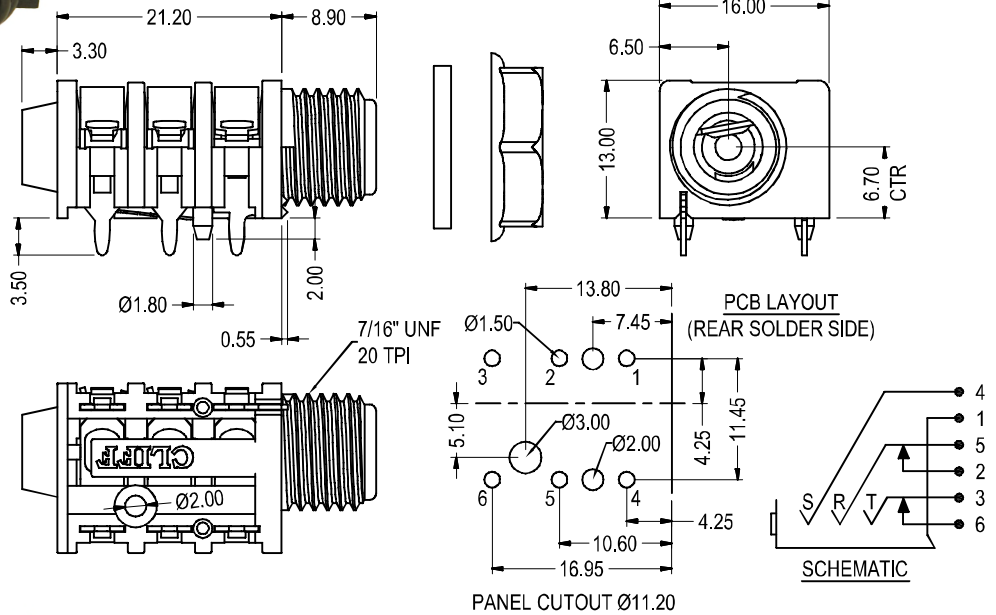

CLIFF

S1 OFFSET JACK SOCKET WITH CHASSIS GROUND

FCR50051 - S1 OFFSET JACK SOCKET STEREO

FCR50055 - S1 OFFSET JACK SOCKET MONO