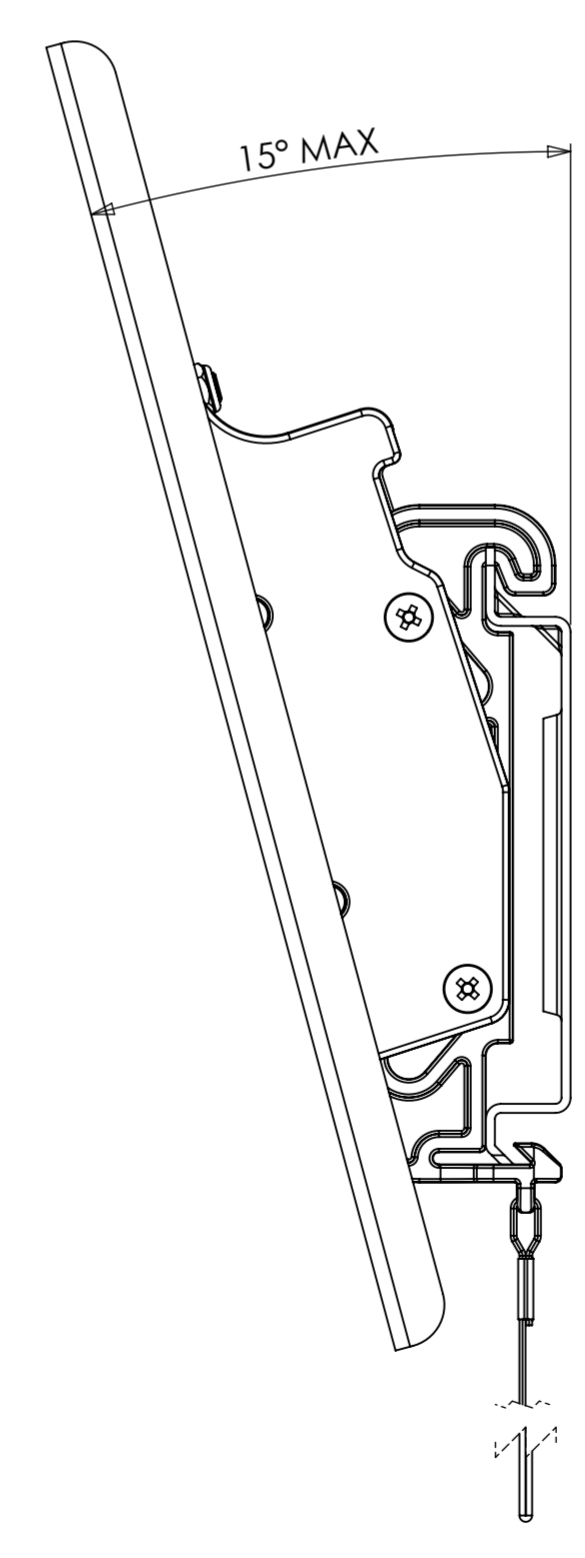

OPTIONAL SPACER

WEIGHT 670.84 g
(WITHOUT PACKAGING OR SPARE PARTS)