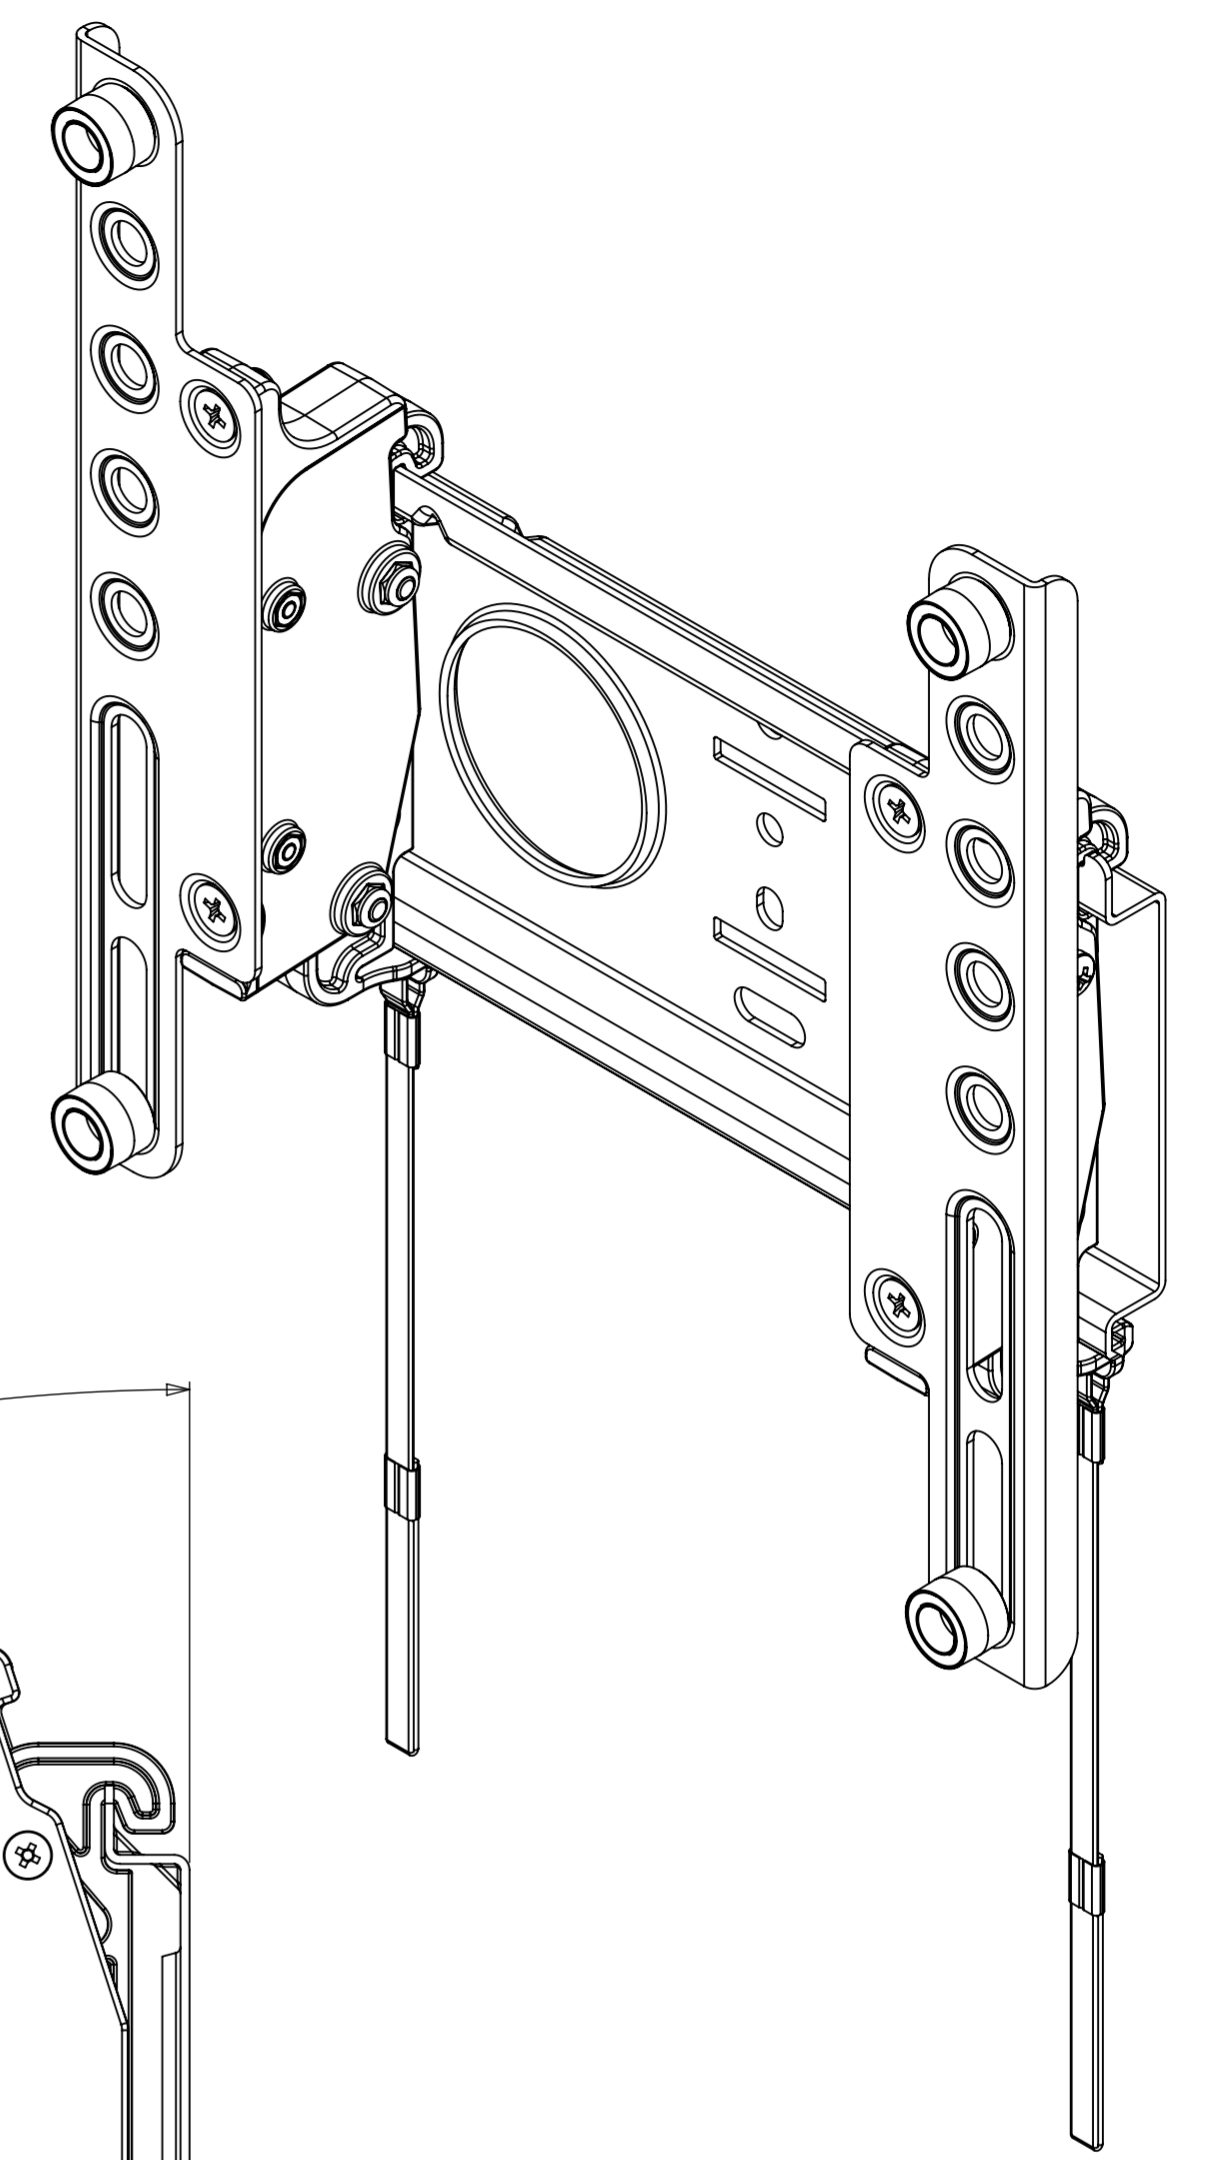

OPTIONAL SPACER

WEIGHT 670.84 g
(WITHOUT PACKAGING OR SPARE PARTS)