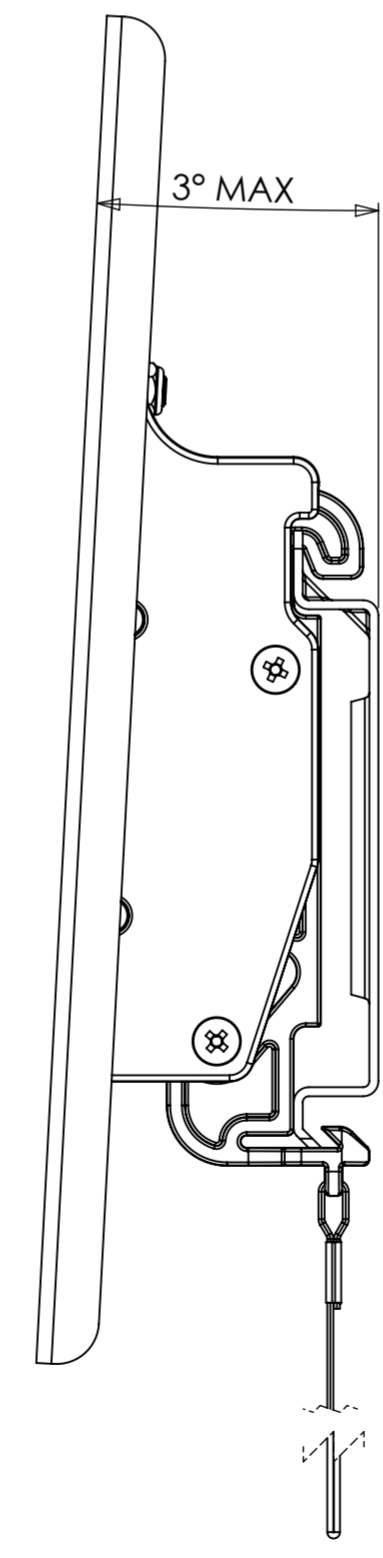

OPTIONAL SPACER

WEIGHT 670.84 g
(WITHOUT PACKAGING OR SPARE PARTS)