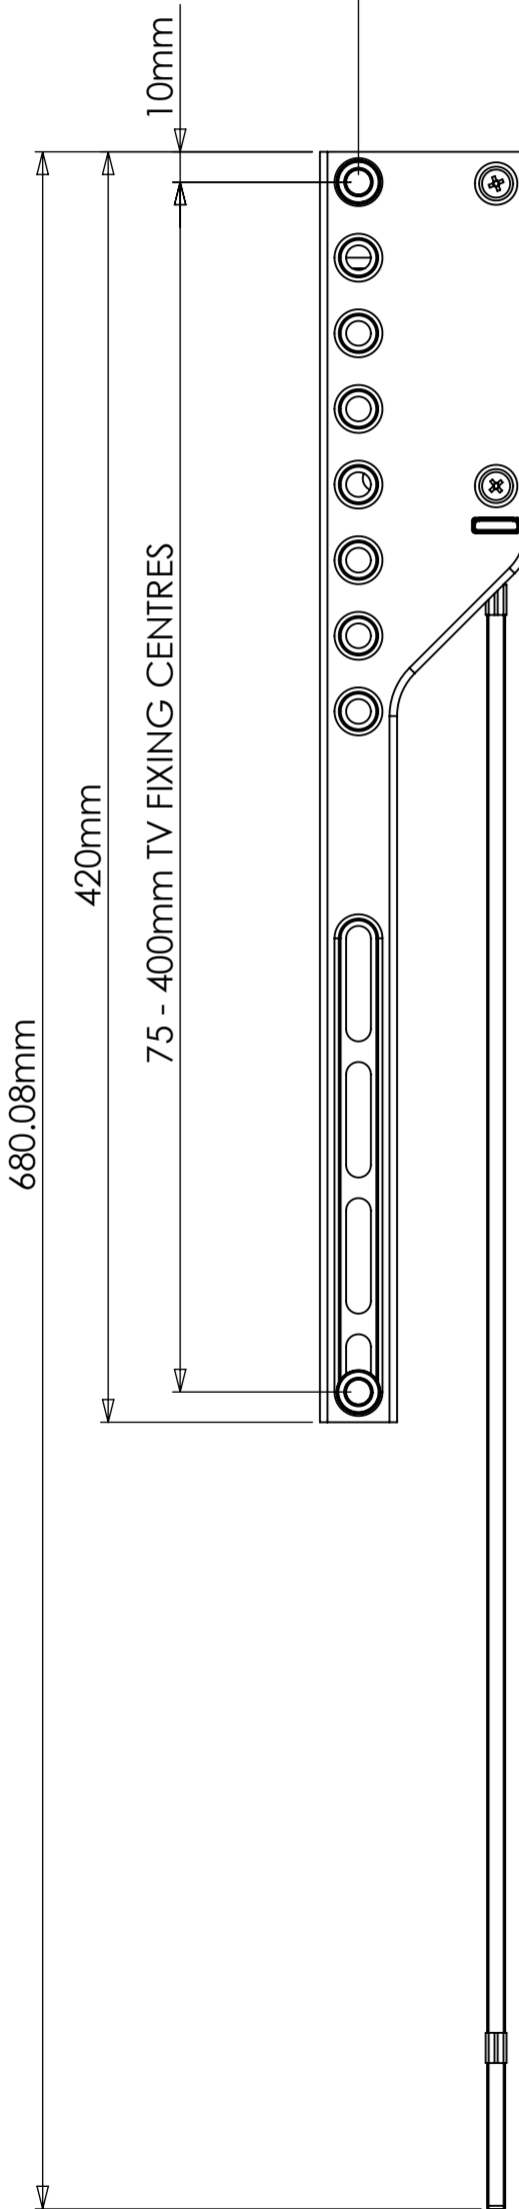

1 2 3 4 5 6 7 8 9 10 11 12

A
B
C
D
E
F
G
H

30 - 660mm TV FIXING CENTRES

12.75mm

37.40

27.50mm MIN

OPTIONAL SPACER

WEIGHT 1988.39 g
(WITHOUT PACKAGING OR SPARE PARTS)