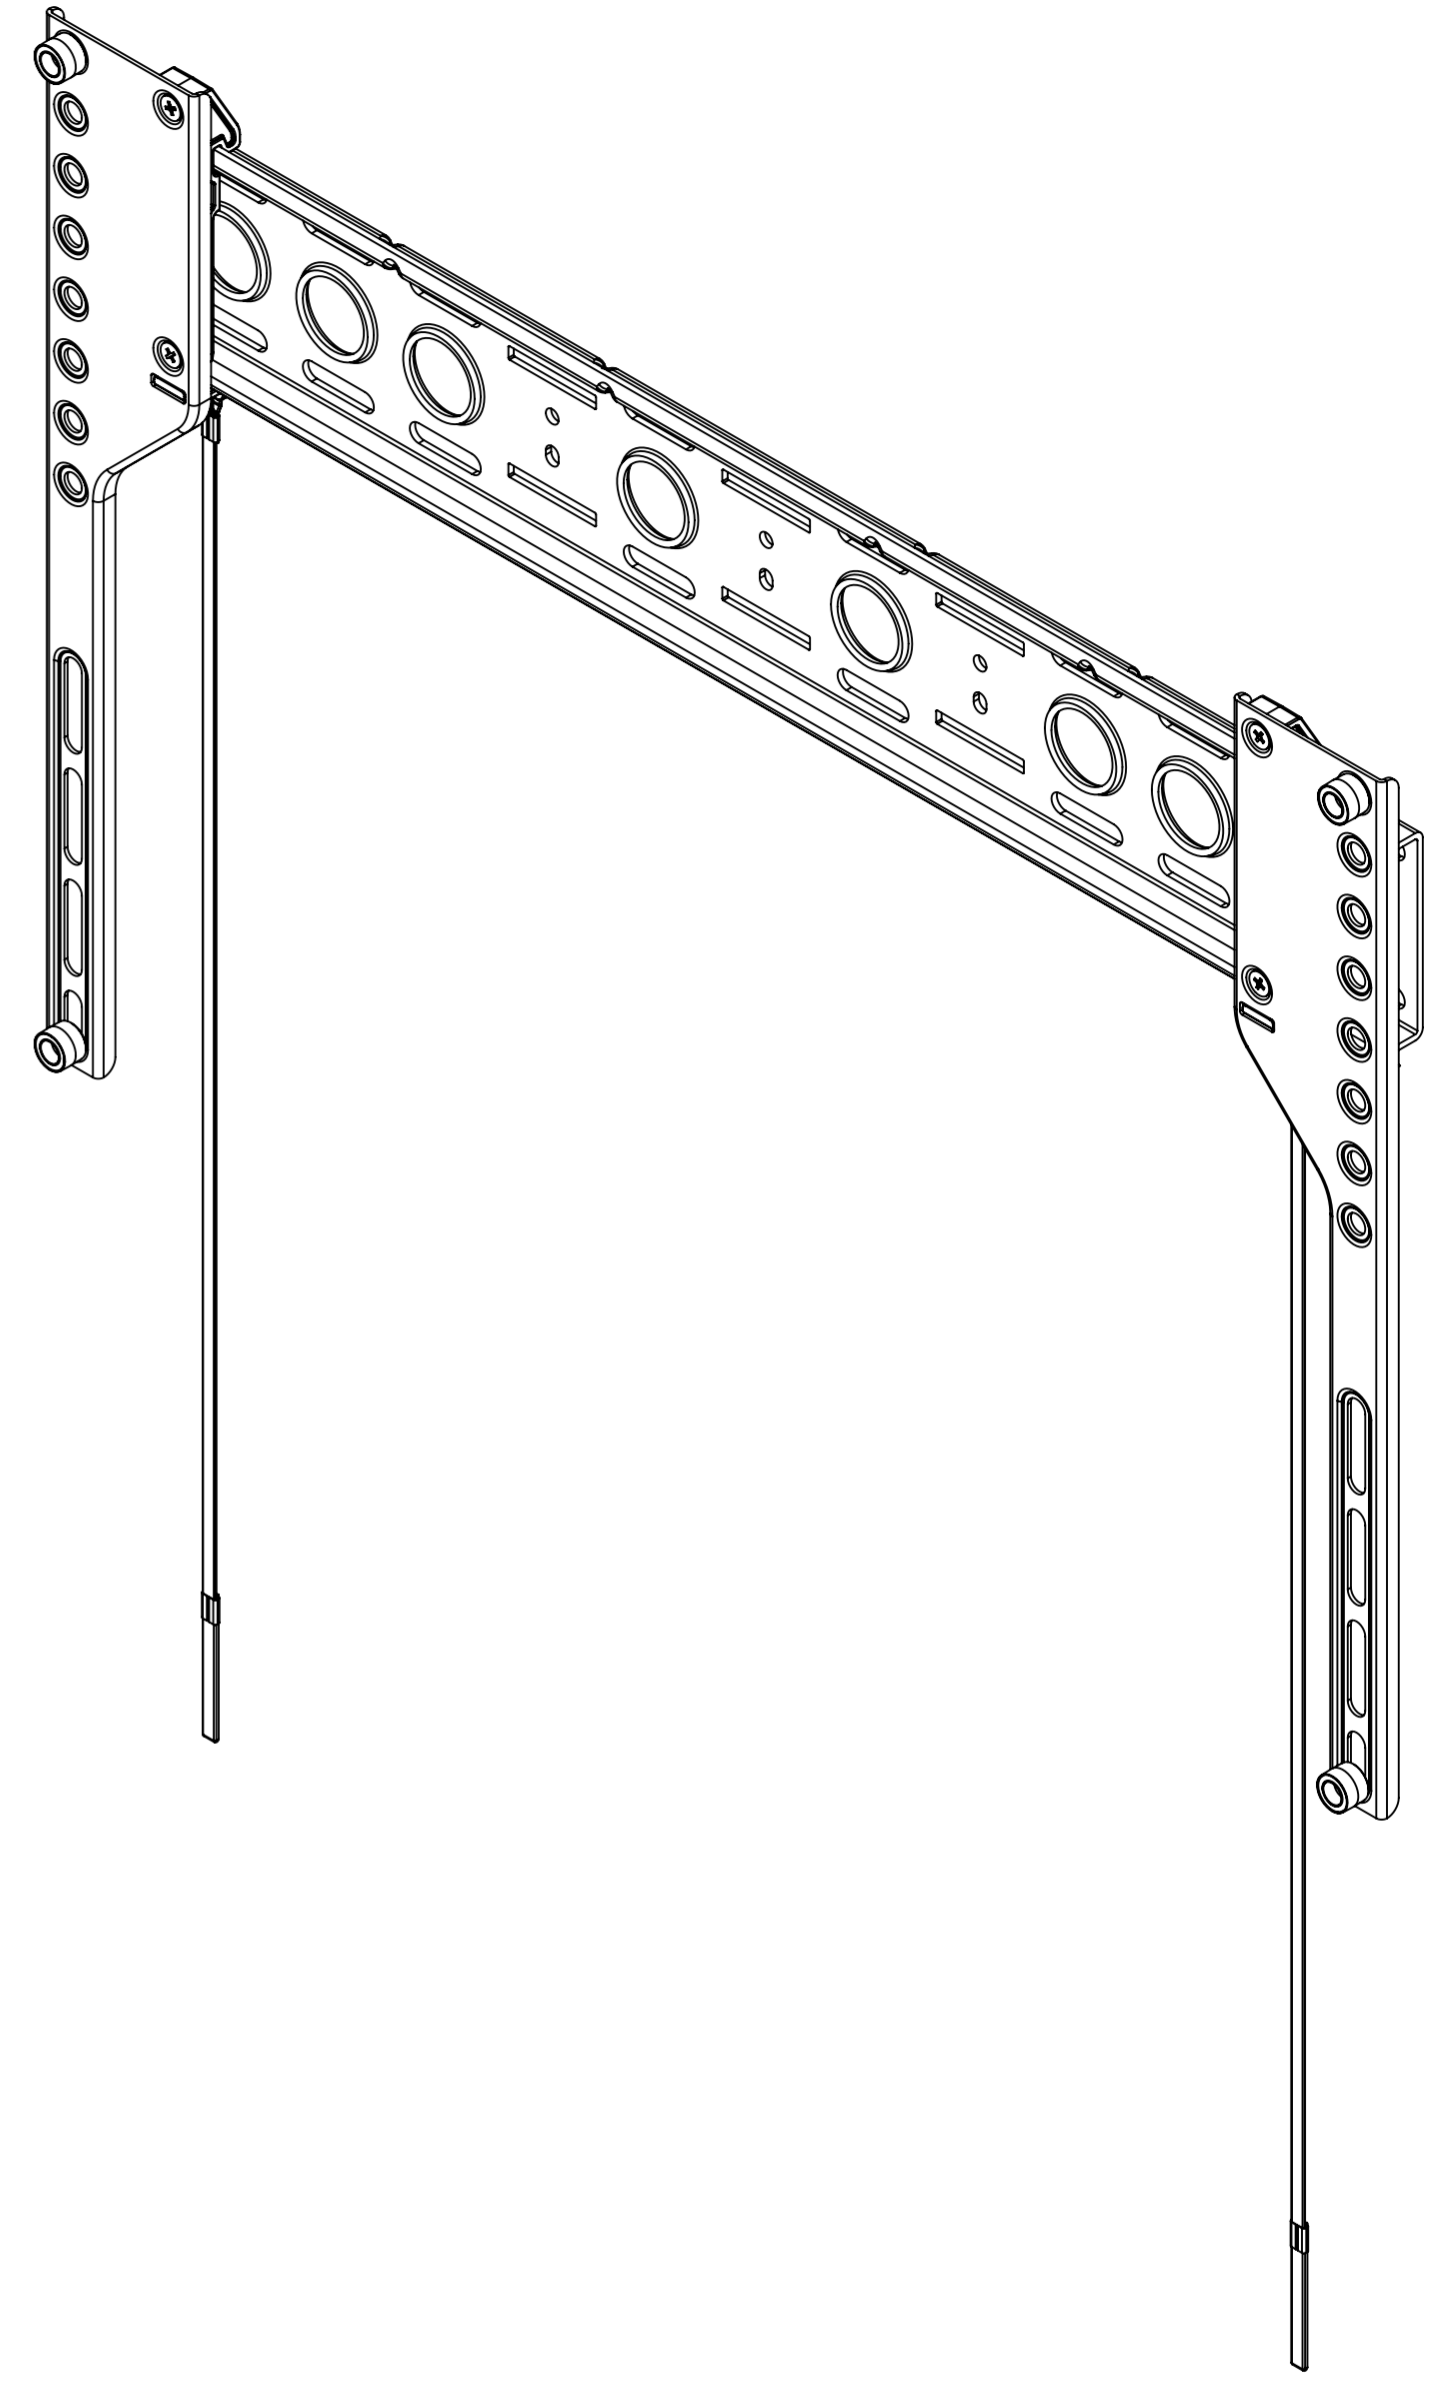

1 2 3 4 5 6 7 8 9 10 11 12

A
B
C
D
E
F
G
H

30 - 660mm TV FIXING CENTRES

12.75mm

37.40

27.50mm MIN

OPTIONAL SPACER

WEIGHT 1988.39 g
(WITHOUT PACKAGING OR SPARE PARTS)