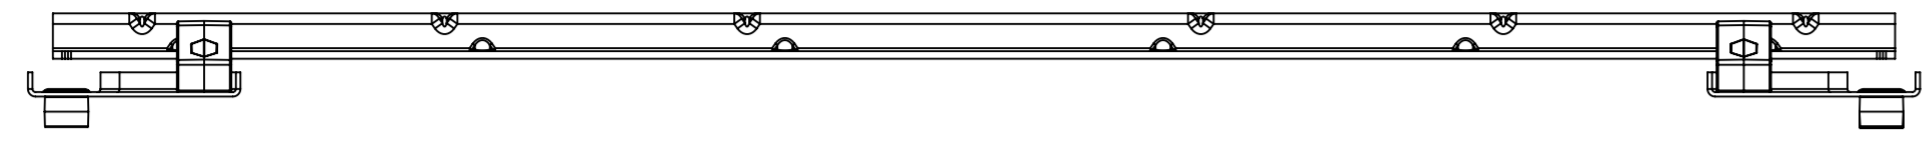

1 2 3 4 5 6 7 8 9 10 11 12

A
B
C
D
E
F
G
H

30 - 660mm TV FIXING CENTRES

12.75mm

37.40

27.50mm MIN

OPTIONAL SPACER

WEIGHT 1988.39 g
(WITHOUT PACKAGING OR SPARE PARTS)