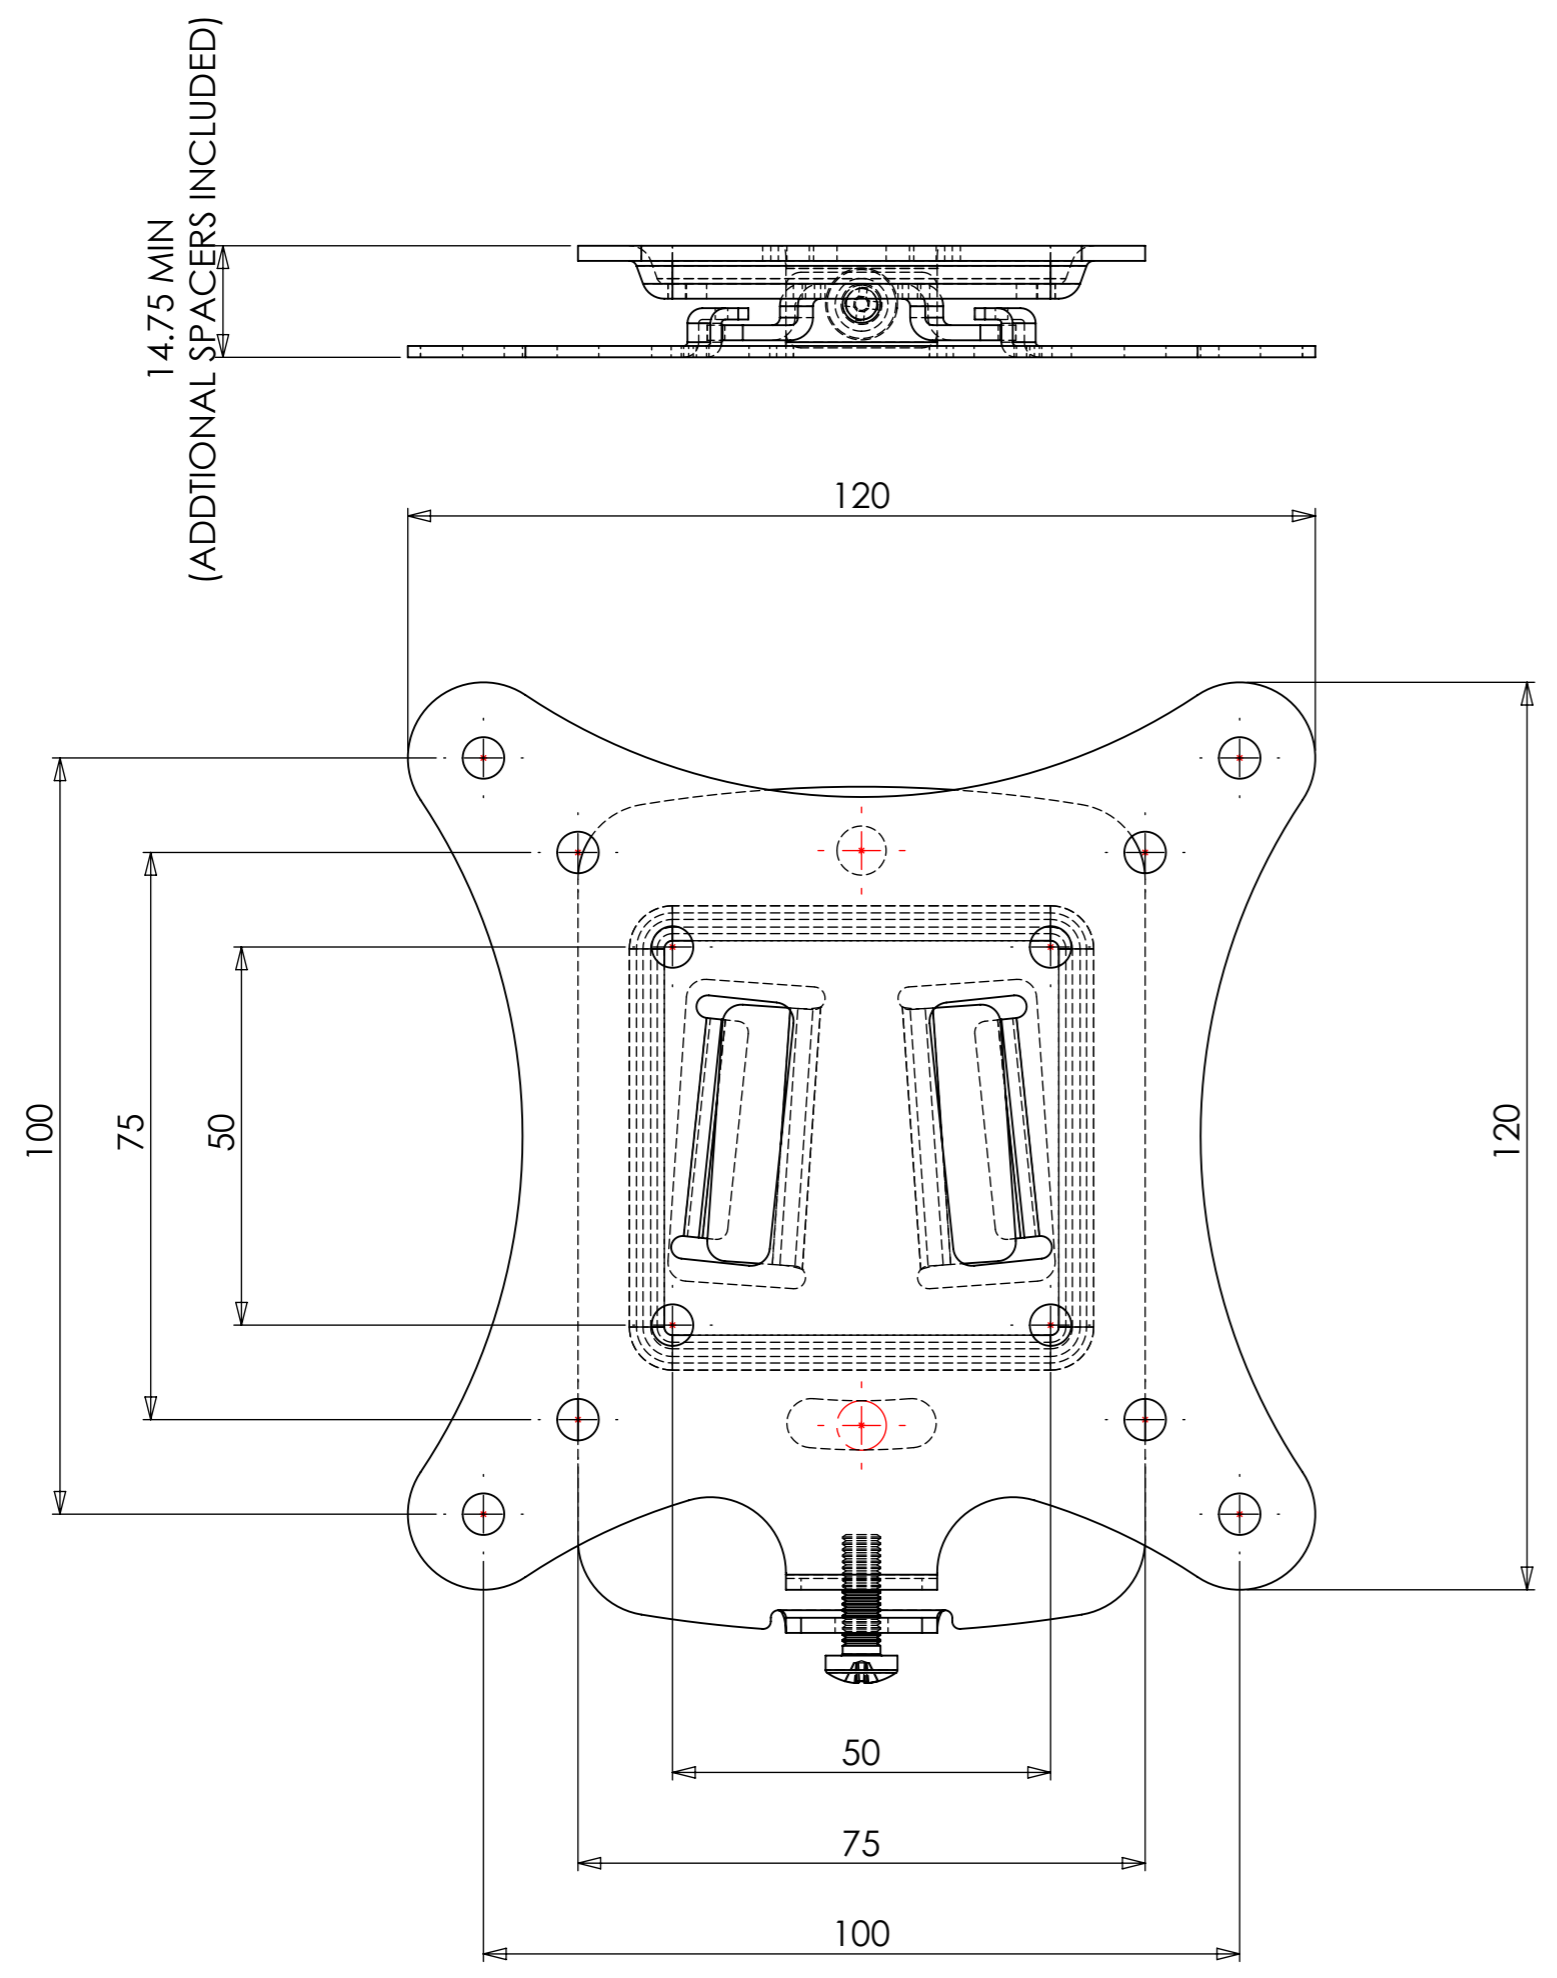

1 2 3 4 5 6 7 8

A
B
C
D
E
F

PRODUCT WEIGHT 257.86 grams
(AS SHOWN WITHOUT PACKAGING AND FIXINGS)

The copyright of this drawing is the property of Swift Mount