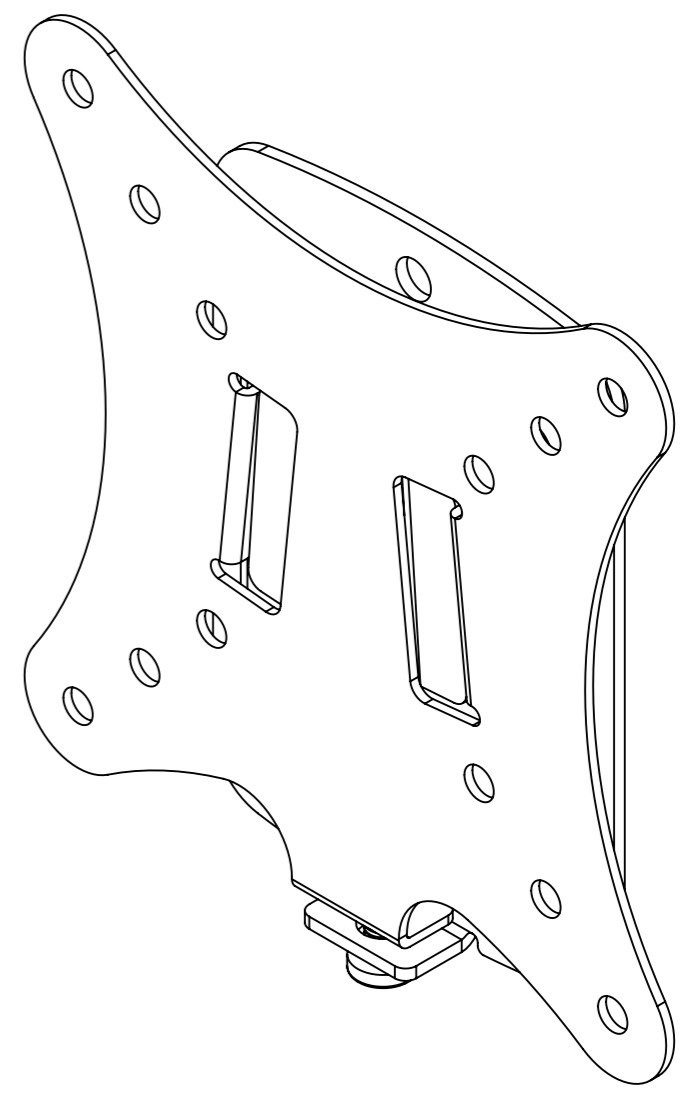

1 2 3 4 5 6 7 8

A
B
C
D
E
F

PRODUCT WEIGHT 257.86 grams
(AS SHOWN WITHOUT PACKAGING AND FIXINGS)

The copyright of this drawing is the property of Swift Mount