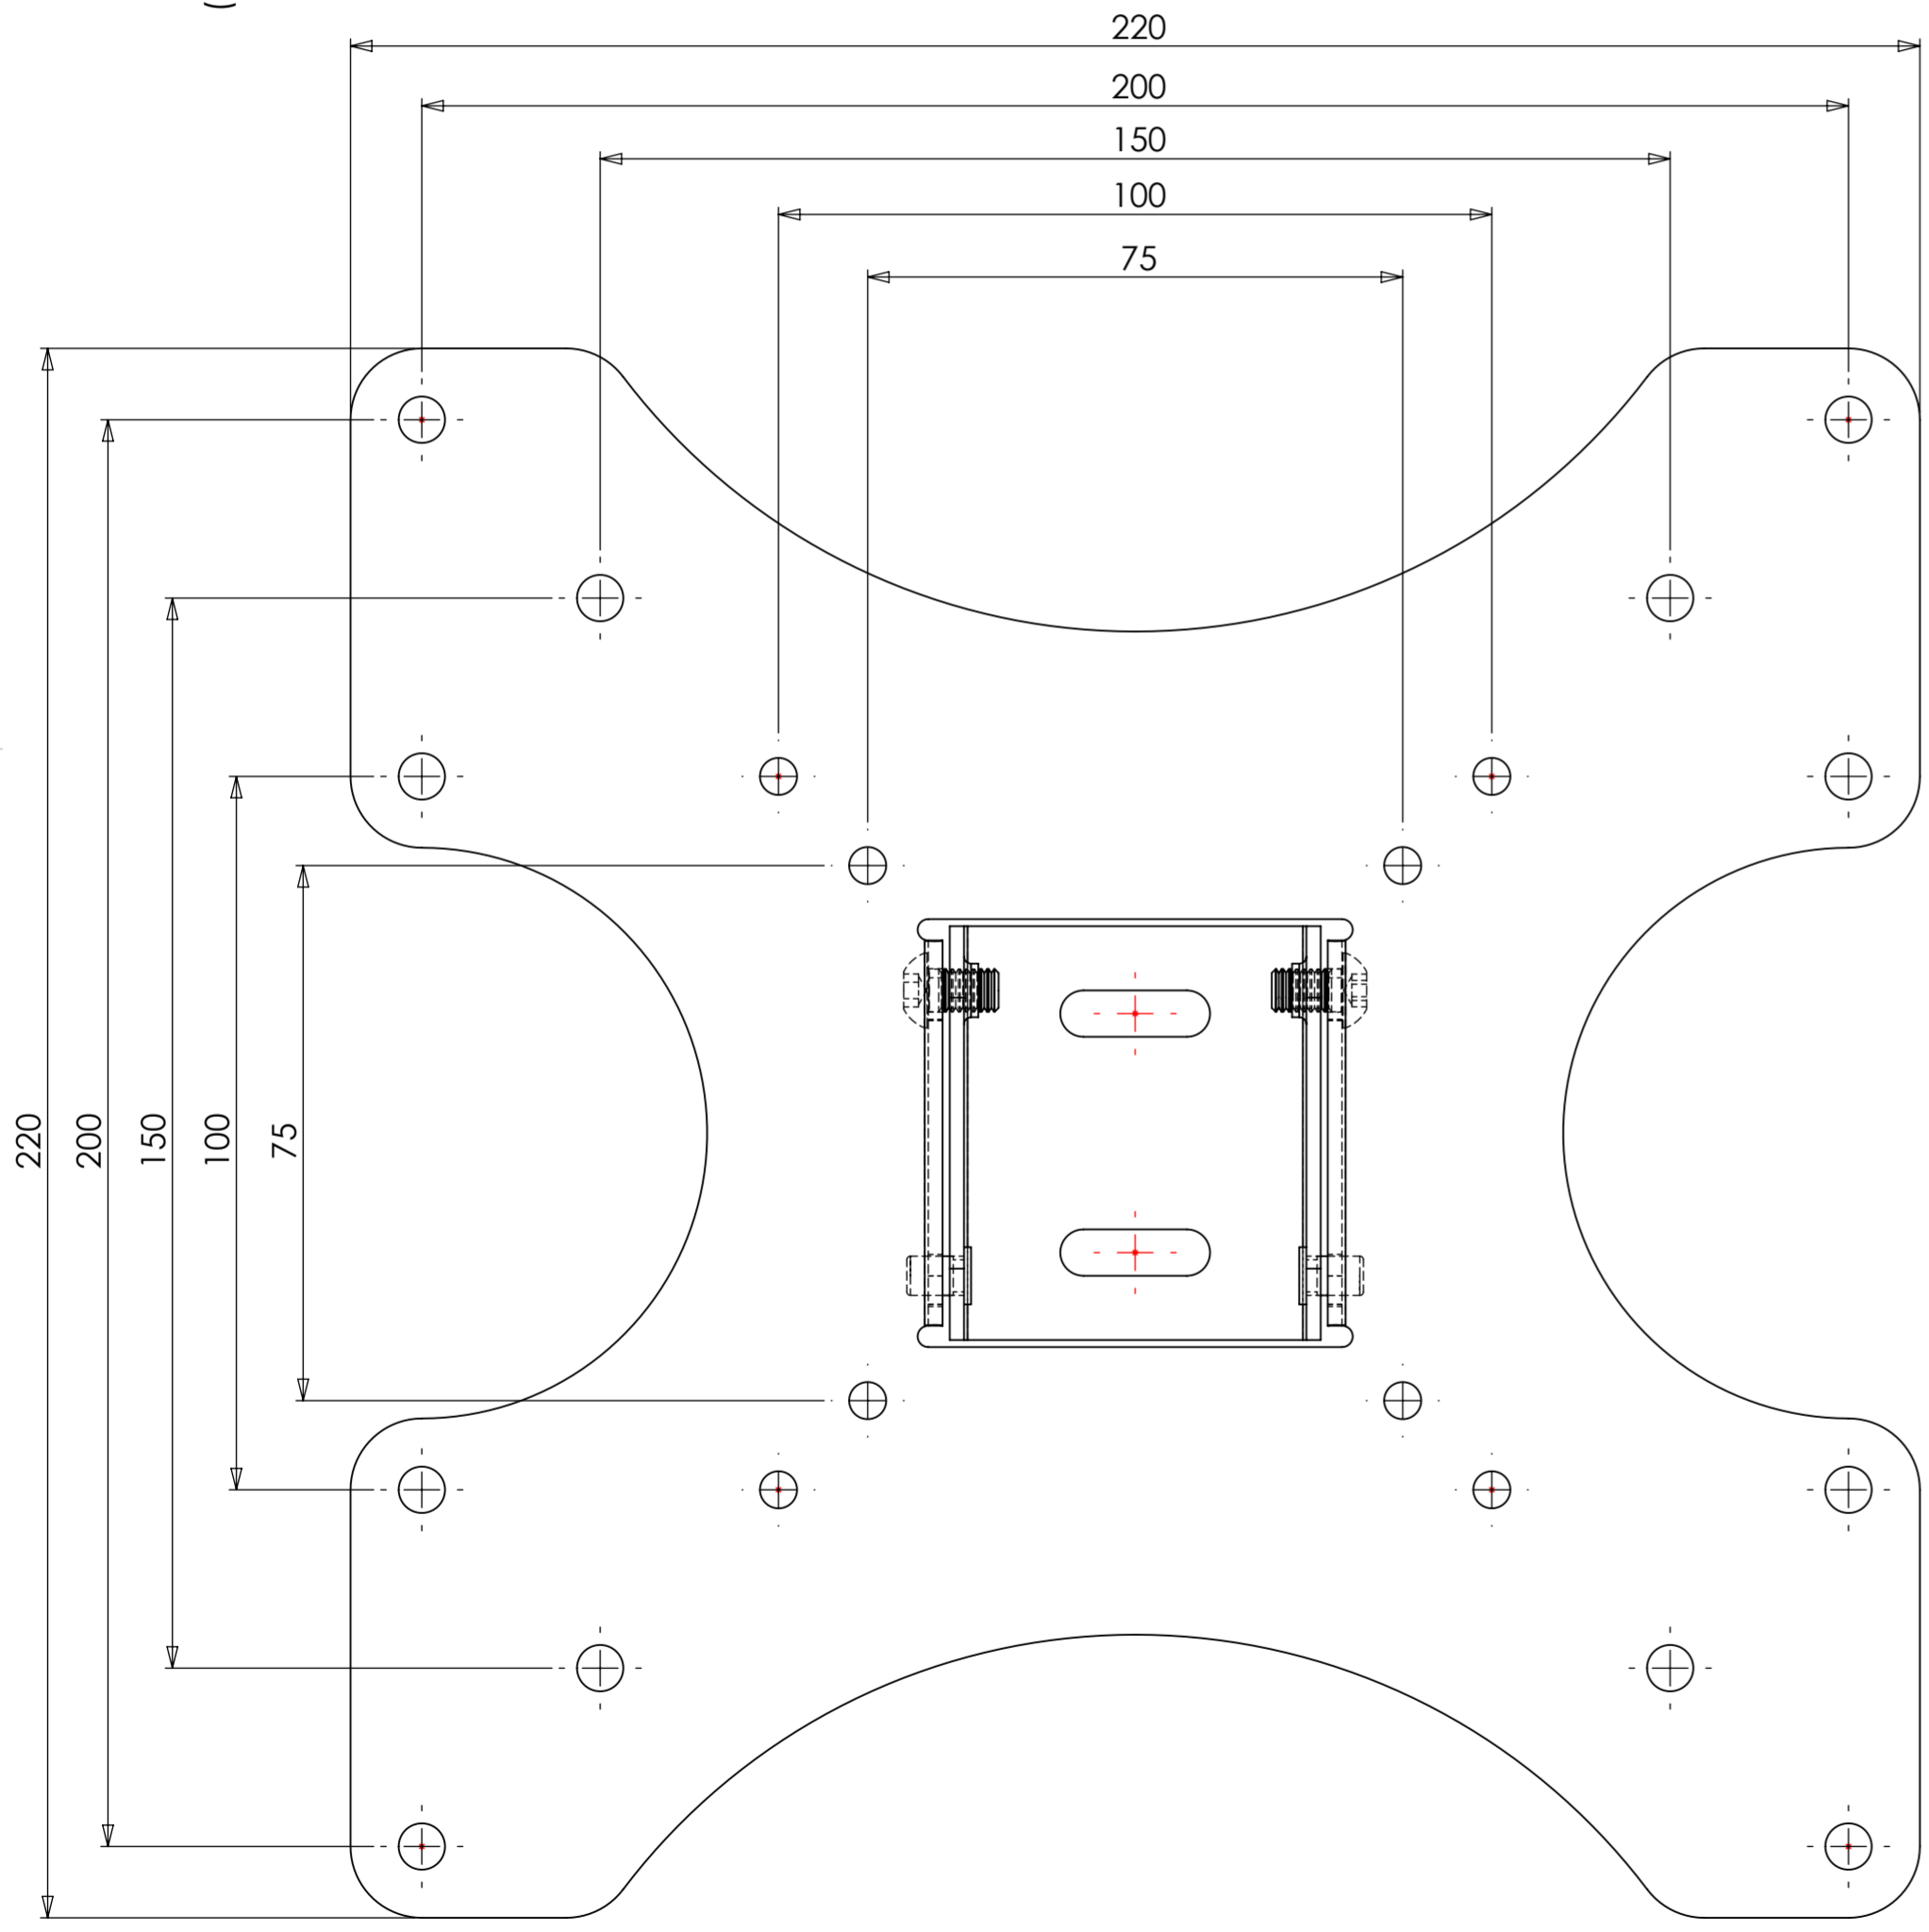

28 MIN
(ADDITIONAL SPACERS INCLUDED)

PRODUCT WEIGHT 716.41 grams
(AS SHOWN WITHOUT PACKAGING AND FIXINGS)