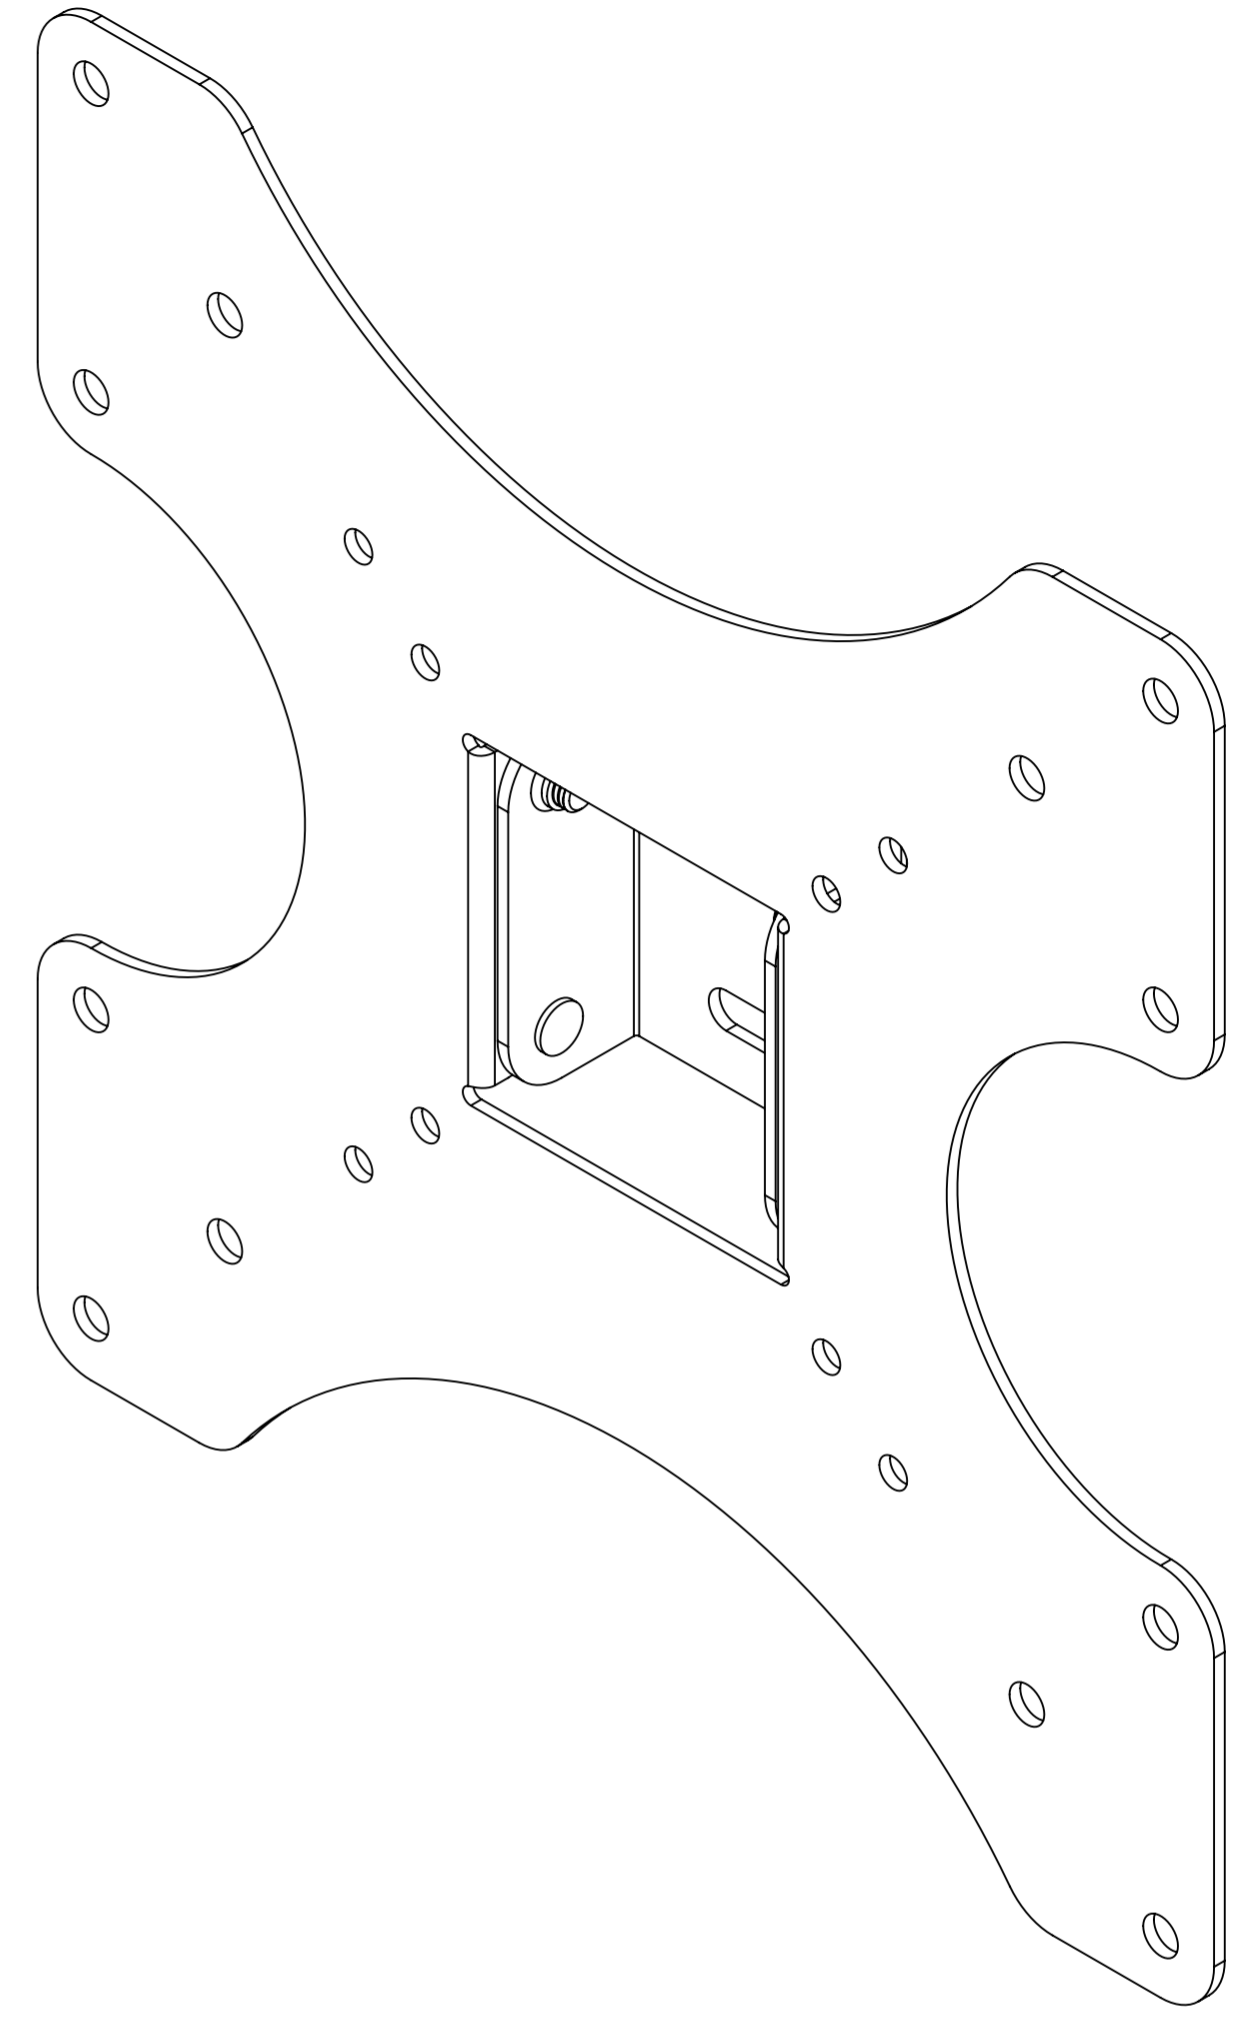

28 MIN
(ADDITIONAL SPACERS INCLUDED)

PRODUCT WEIGHT 716.41 grams
(AS SHOWN WITHOUT PACKAGING AND FIXINGS)