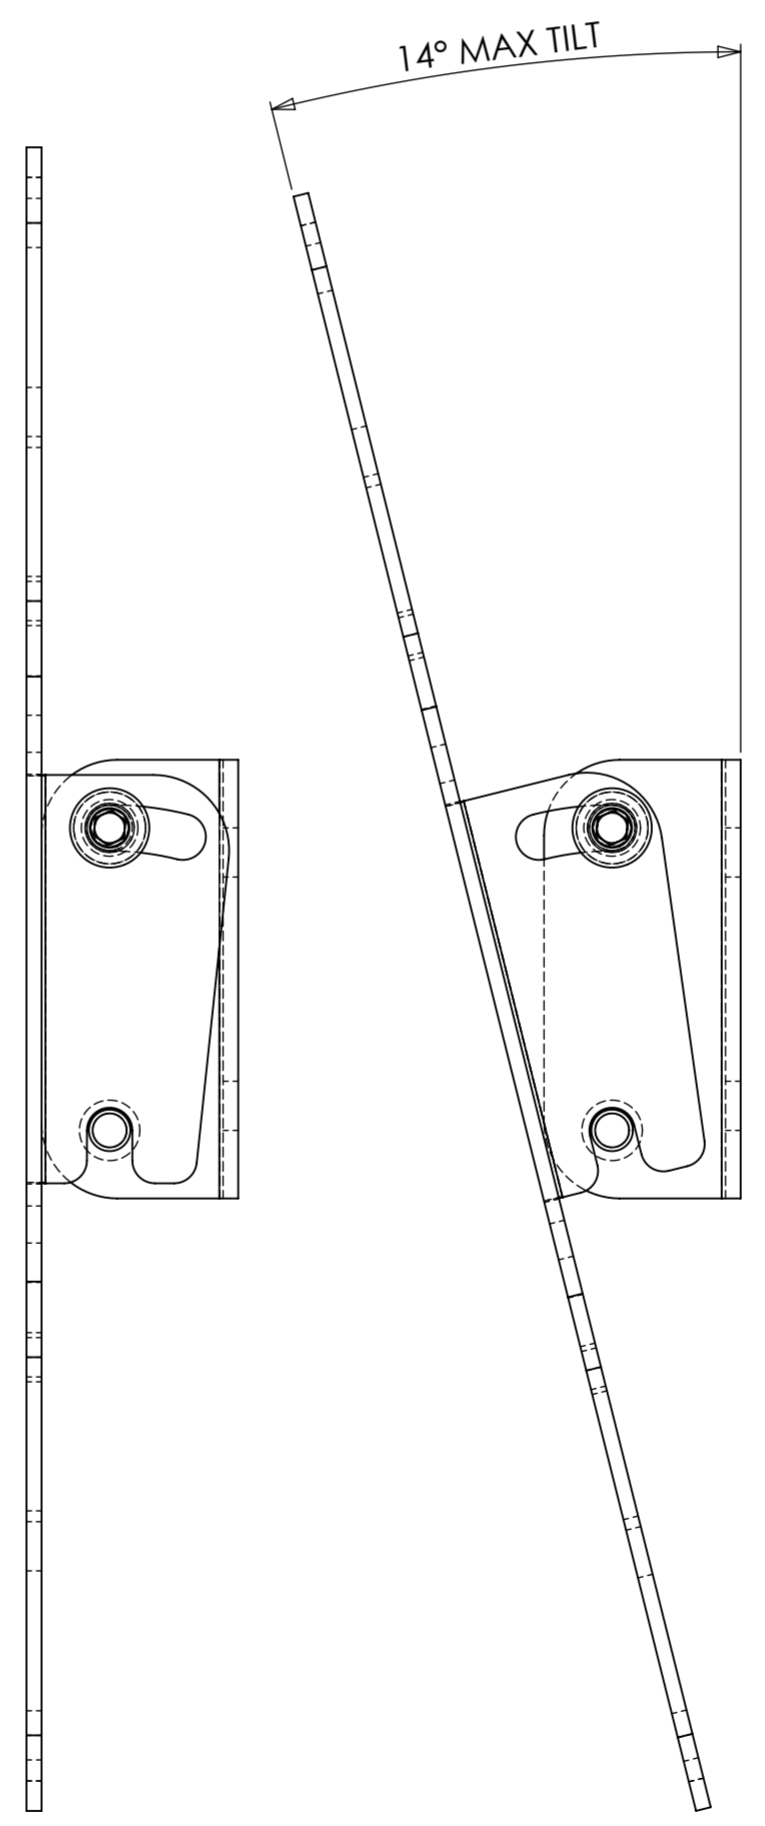

28 MIN
(ADDITIONAL SPACERS INCLUDED)

PRODUCT WEIGHT 716.41 grams
(AS SHOWN WITHOUT PACKAGING AND FIXINGS)