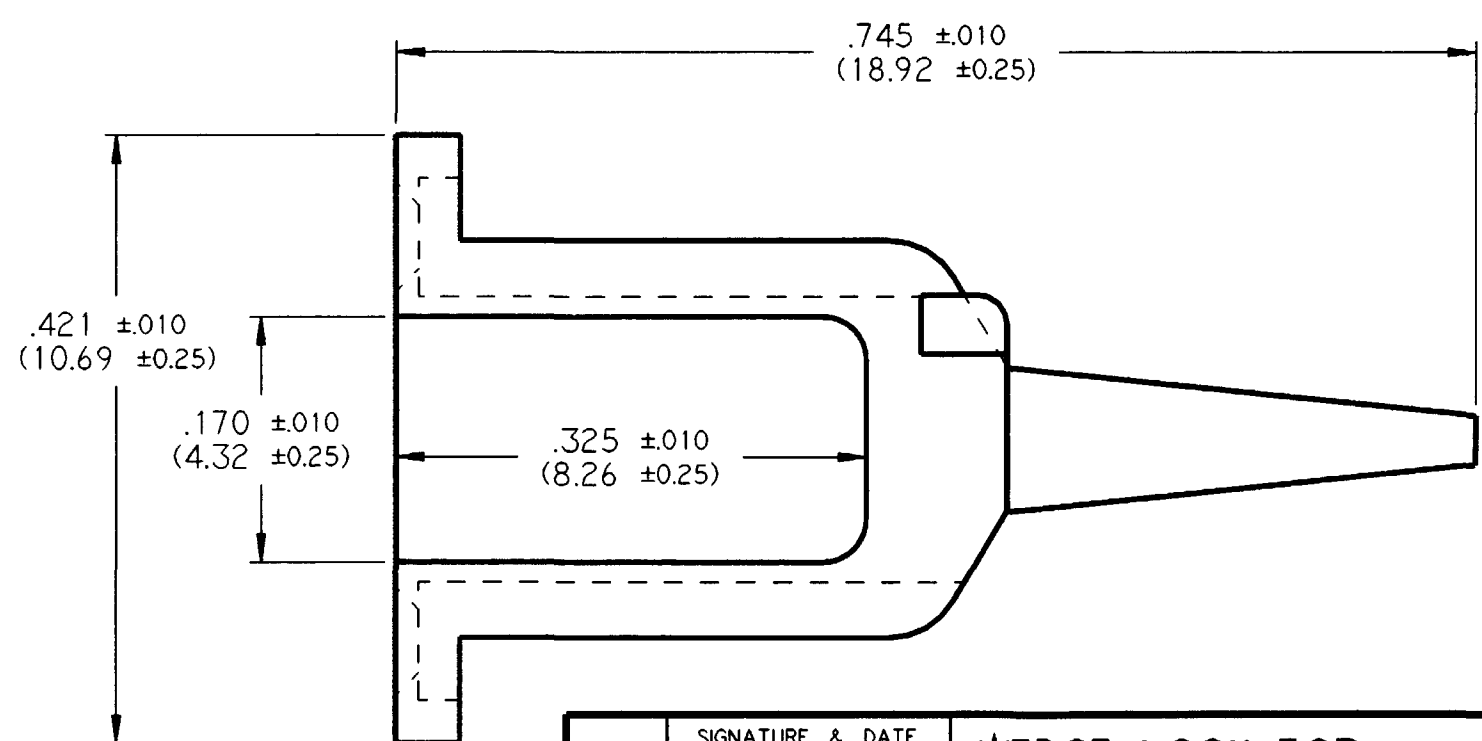

REV NC	WM - 4S	REVISIONS		
SYM	DESCRIPTION	DATE	APPROVED	
NC	NEW RELEASE PER E.O. A14914	10-27-95	RDR	

NOTES:

- DIMENSIONS ARE IN INCHES (METRIC).
- DIMENSIONS ARE FOR REFERENCE ONLY.
- THIS PART MATES WITH DTM06-6S PLUG.
- COLOR = ORANGE.

SIGNATURE & DATE	
DR	V.TOMSA OCT-23-95
CHK	
PE	<i>William Tomasa Oct 23 95</i>
APPD	<i>R. Reed 10-27-95</i>
SCALE 8:1	WT

**WEDGE LOCK FOR
4 CONT. PLUG
HOUSING
DTM SERIES**

ENVELOPE

CP	MATL. CODE
The Deutch Company	
DEUTSCH I.P.D. 37140 INDUSTRIAL AVE. HEMET, CALIF. 92343	
B	WM - 4S
DWG SIZE	CODE 11139 SHEET 1 OF 1