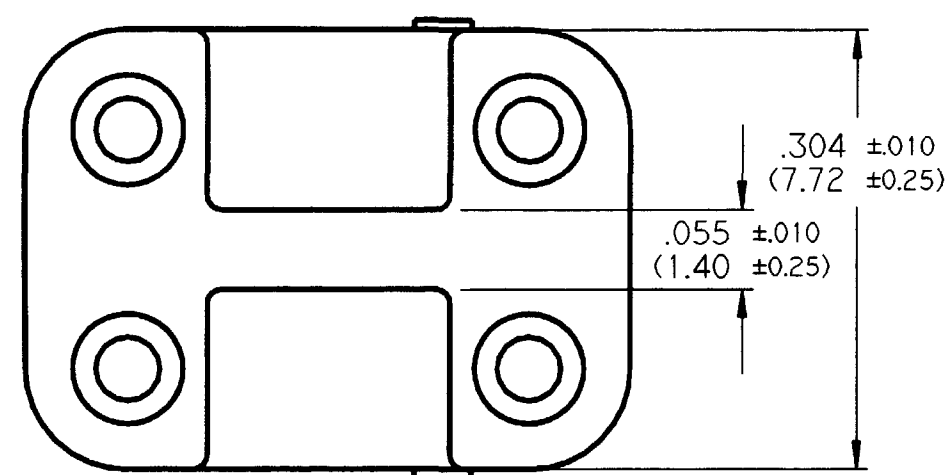

REV NC	WM - 4S	REVISIONS		
SYM	DESCRIPTION	DATE	APPROVED	
NC	NEW RELEASE PER E.O. A14914	10-27-95	RDR	

NOTES:

- DIMENSIONS ARE IN INCHES (METRIC).
- DIMENSIONS ARE FOR REFERENCE ONLY.
- THIS PART MATES WITH DTM06-6S PLUG.
- COLOR = ORANGE.

SIGNATURE & DATE	
DR	V.TOMSA OCT-23-95
CHK	
PE	<i>William Tomasa Oct 23 95</i>
APPD	<i>R. Reed 10-27-95</i>
SCALE 8:1	WT

**WEDGE LOCK FOR
4 CONT. PLUG
HOUSING
DTM SERIES**

ENVELOPE

CP	MATL. CODE
The Deutch Company	
DEUTSCH I.P.D. 37140 INDUSTRIAL AVE. HEMET, CALIF. 92343	
B	WM - 4S
DWG SIZE	CODE 11139 SHEET 1 OF 1