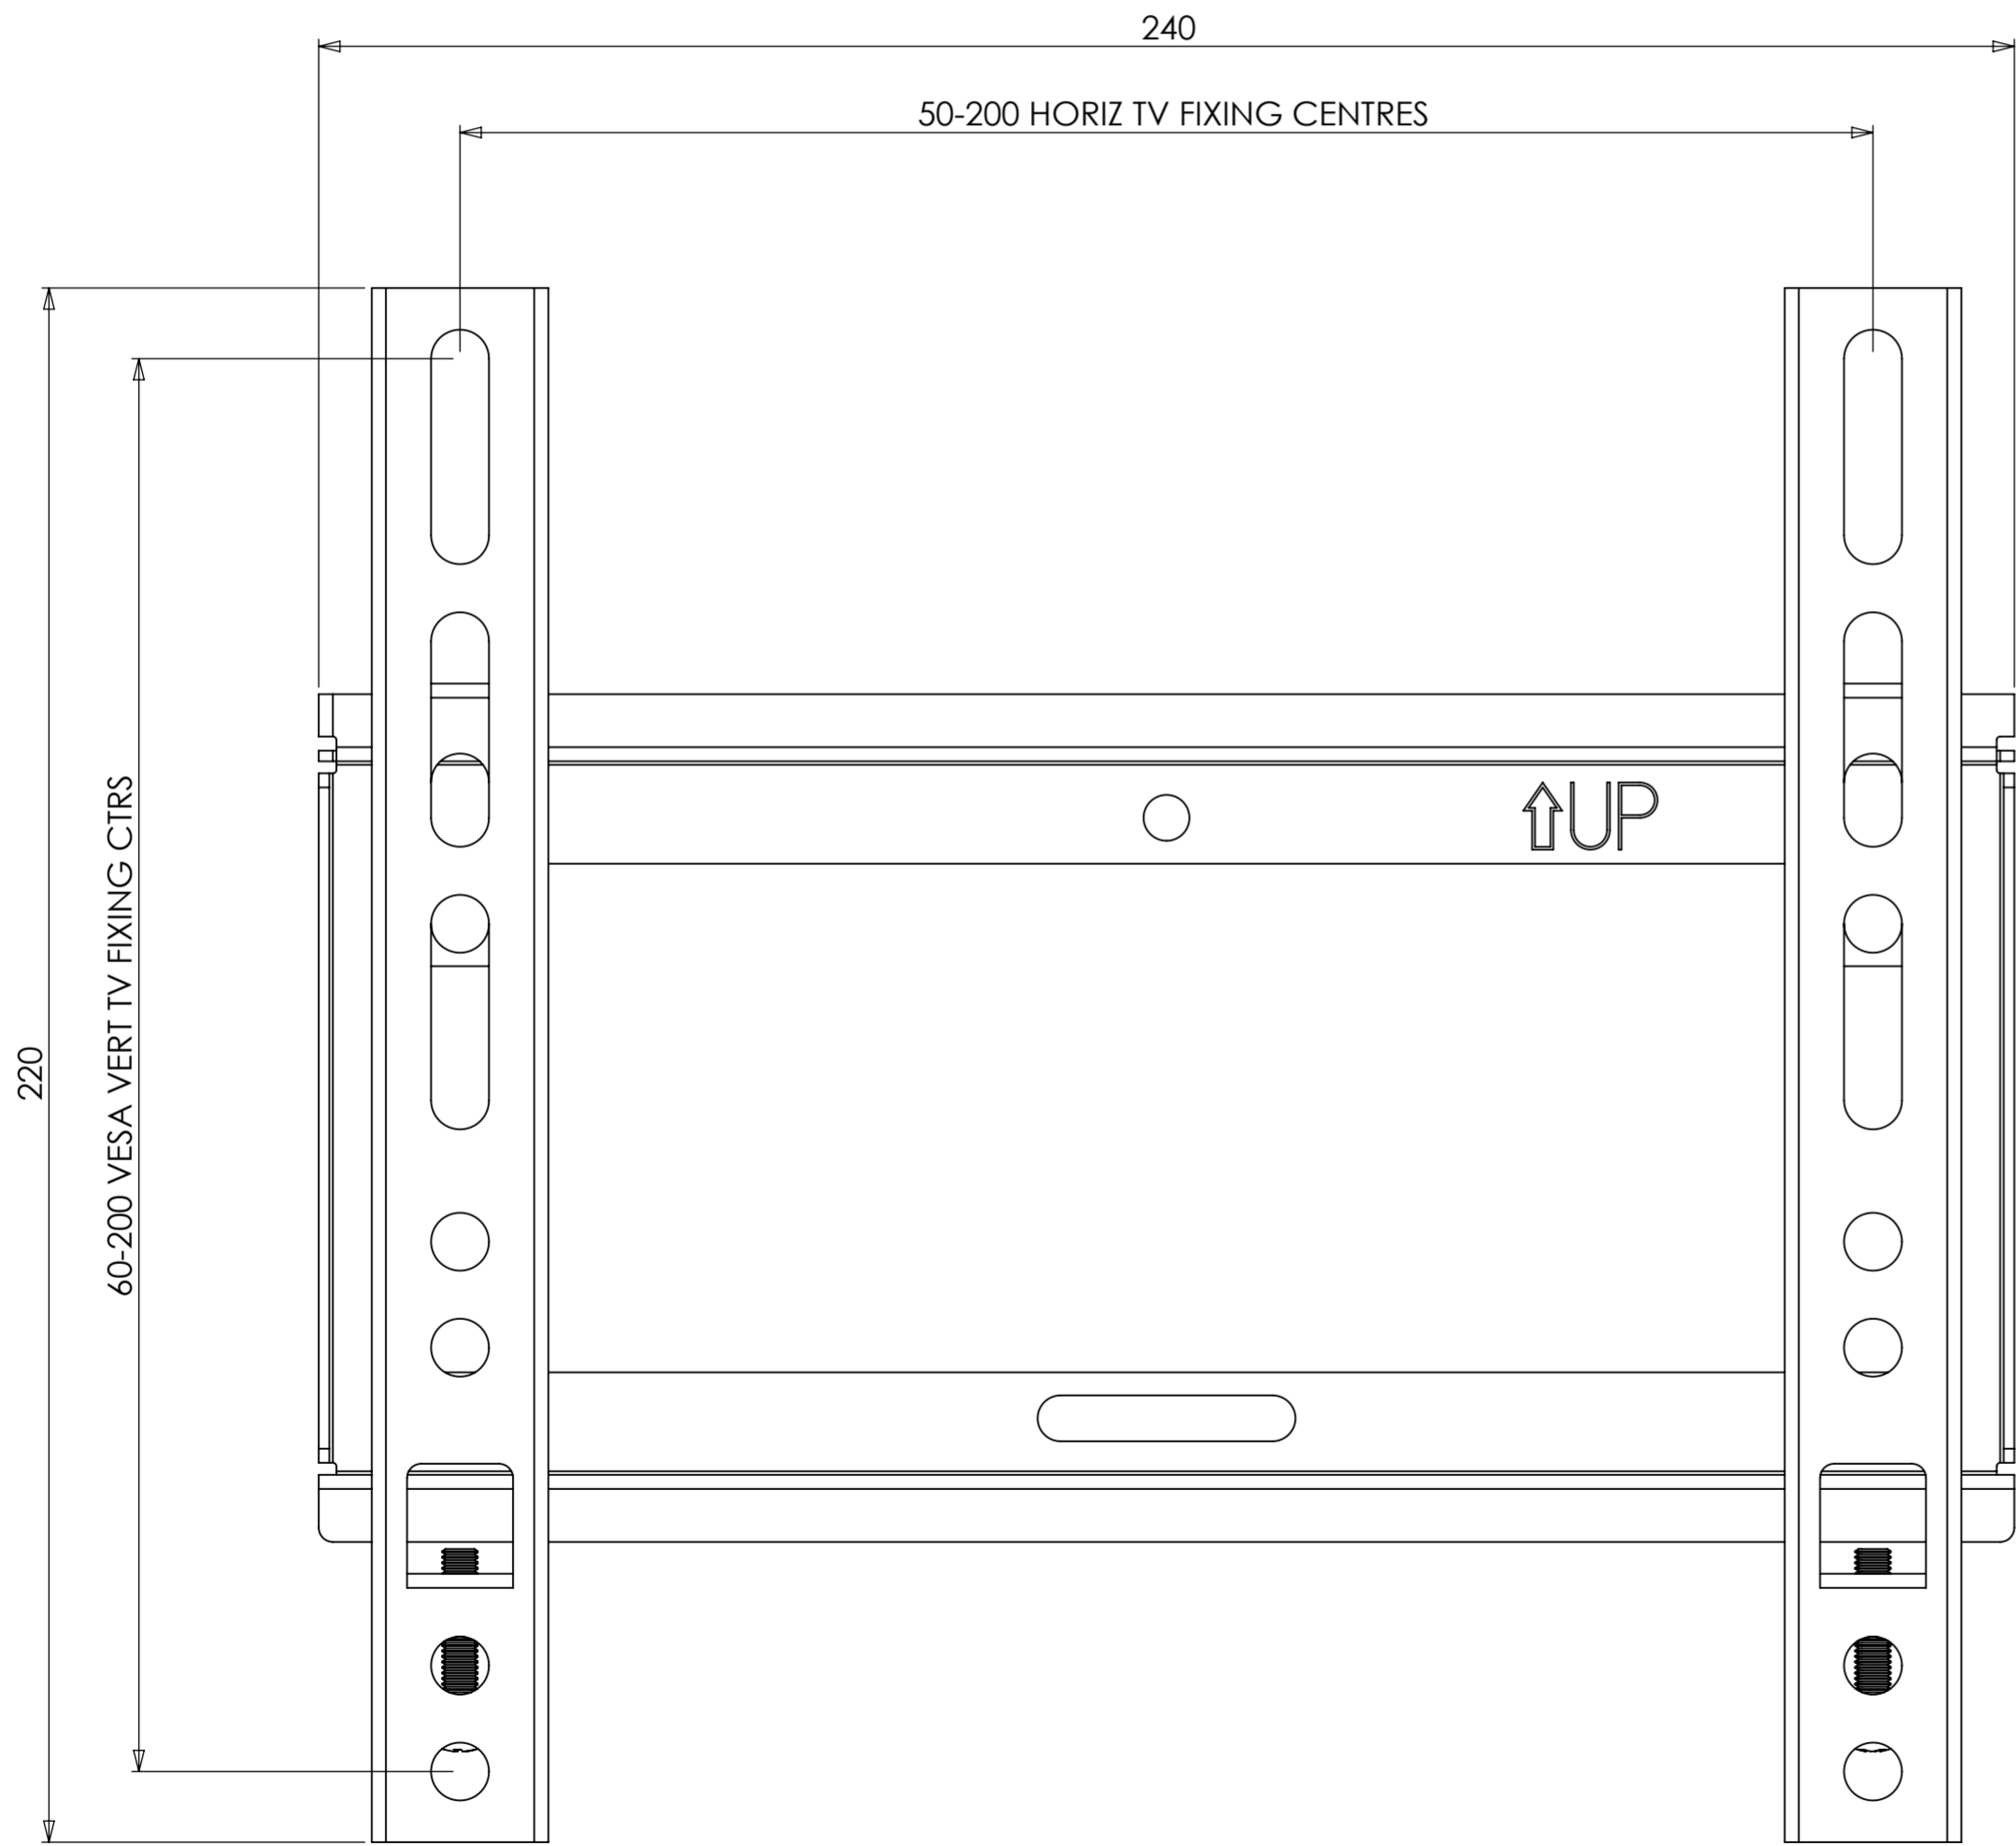

PRODUCT WEIGHT 407.46 grams  
(AS SHOWN WITHOUT PACKAGING AND FIXINGS)