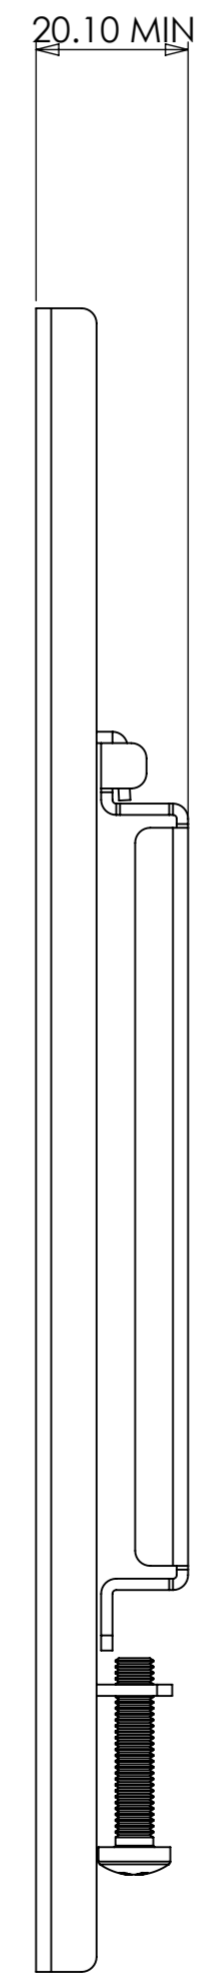

A

B

C

D

E

F

G

H

PRODUCT WEIGHT 407.46 grams  
(AS SHOWN WITHOUT PACKAGING AND FIXINGS)