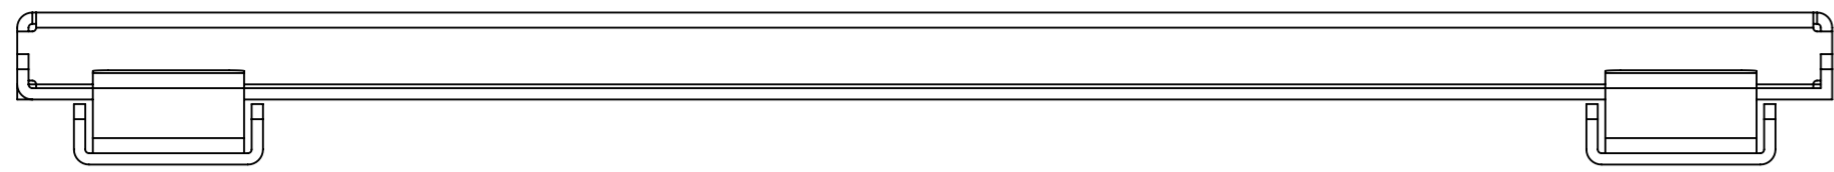

PRODUCT WEIGHT 407.46 grams  
(AS SHOWN WITHOUT PACKAGING AND FIXINGS)