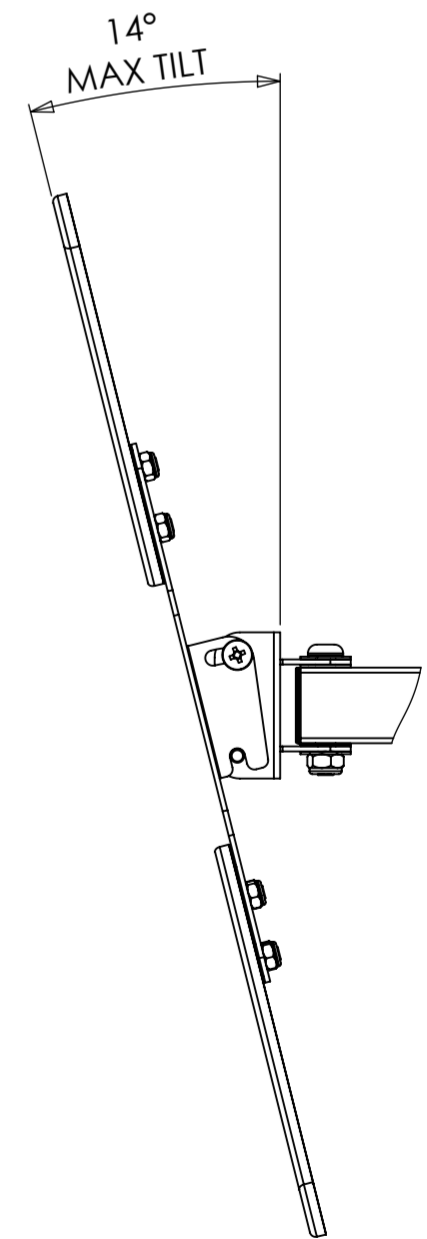

WITHOUT ADAPTERS

WITH ADAPTERS

PRODUCT WEIGHT 2011.00 grams
(AS SHOWN WITHOUT PACKAGING AND FIXINGS)