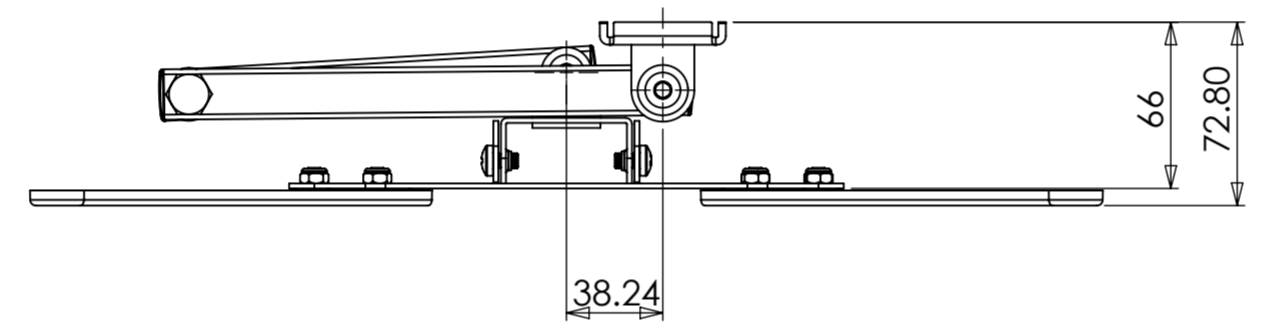

WITHOUT ADAPTERS

WITH ADAPTERS

PRODUCT WEIGHT 2011.00 grams
(AS SHOWN WITHOUT PACKAGING AND FIXINGS)