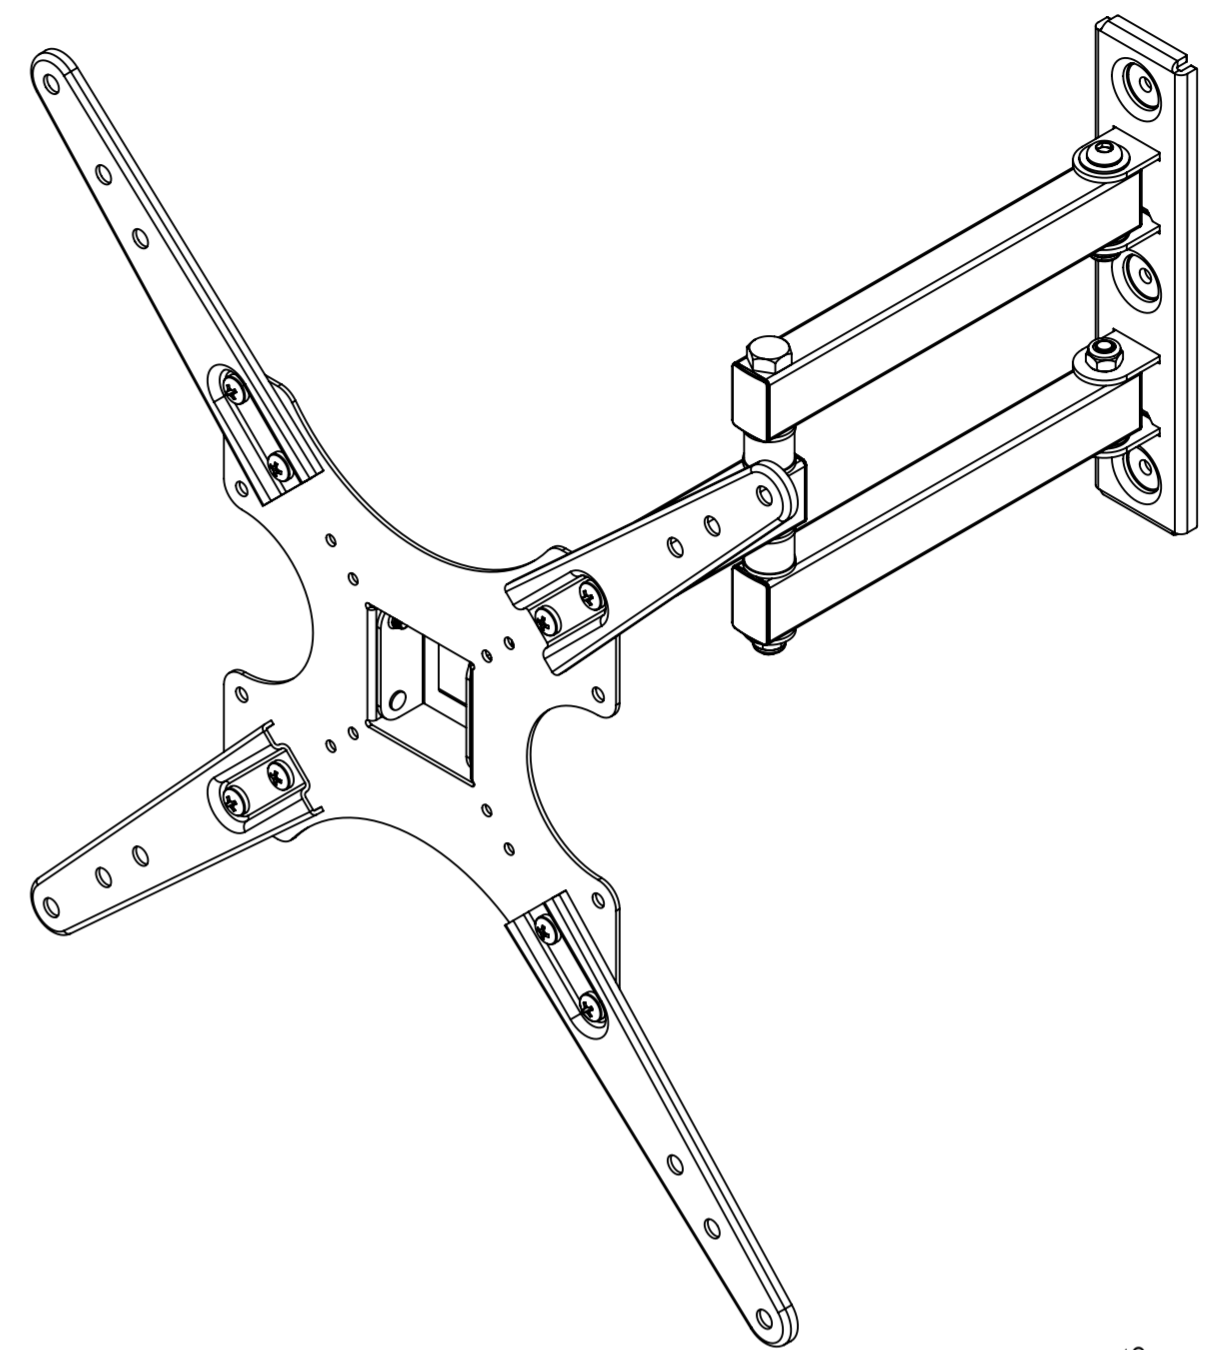

WITHOUT ADAPTERS

WITH ADAPTERS

PRODUCT WEIGHT 2011.00 grams
(AS SHOWN WITHOUT PACKAGING AND FIXINGS)