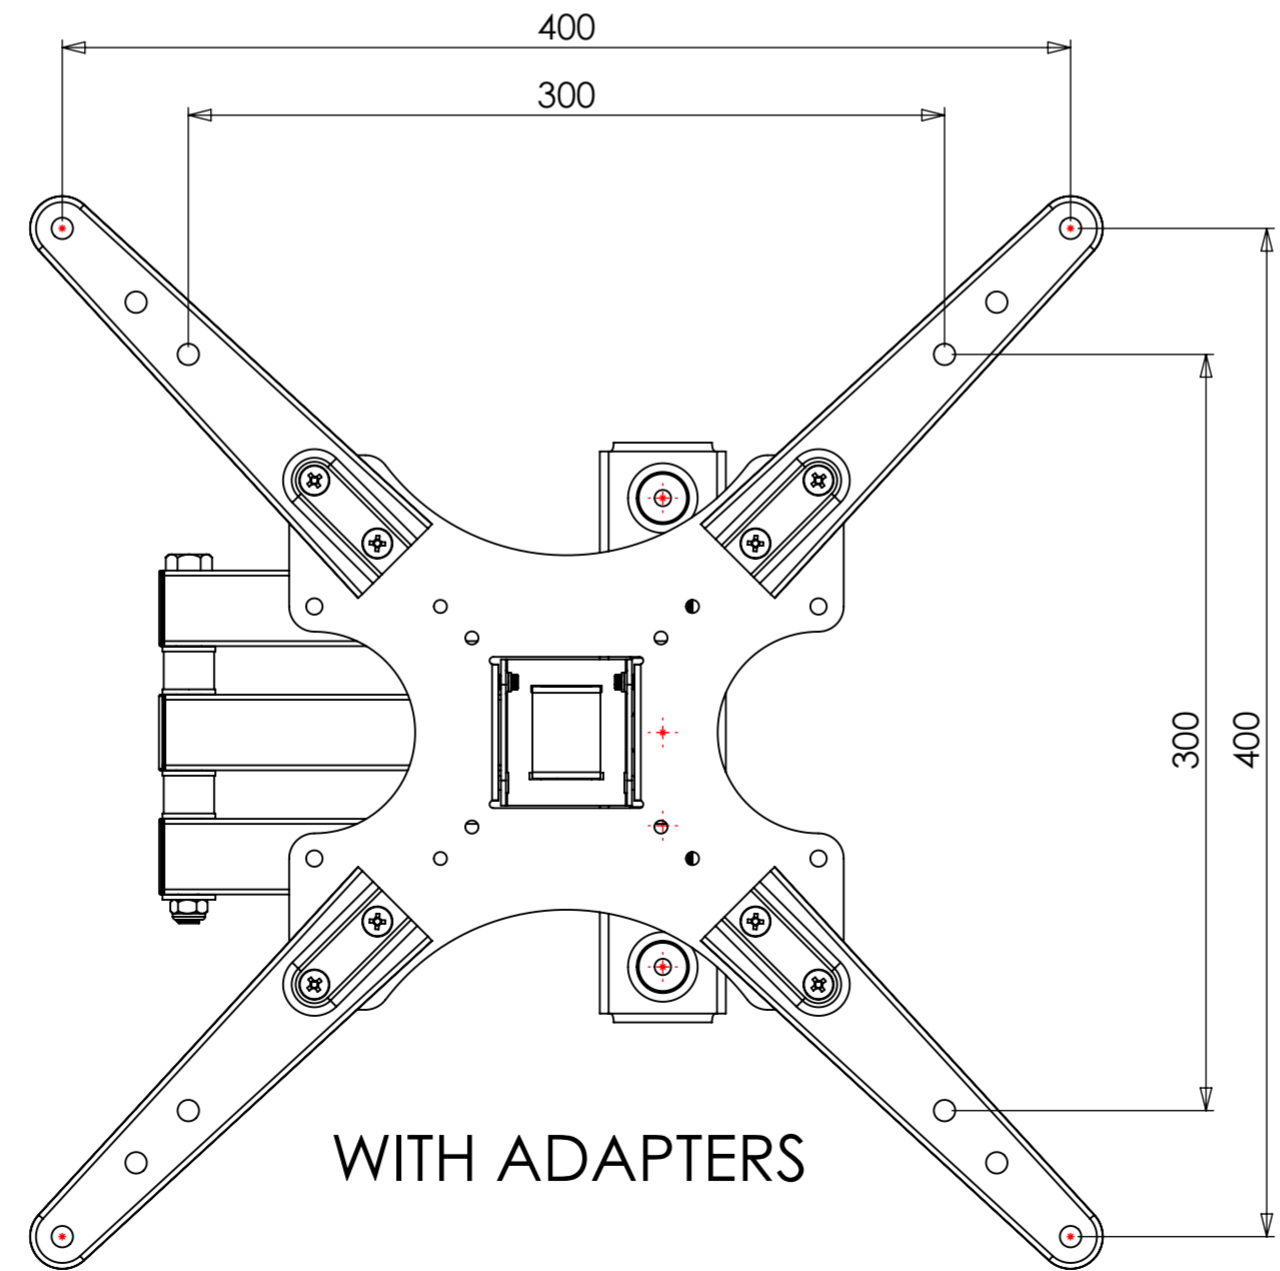

WITHOUT ADAPTERS

WITH ADAPTERS

PRODUCT WEIGHT 2011.00 grams
(AS SHOWN WITHOUT PACKAGING AND FIXINGS)