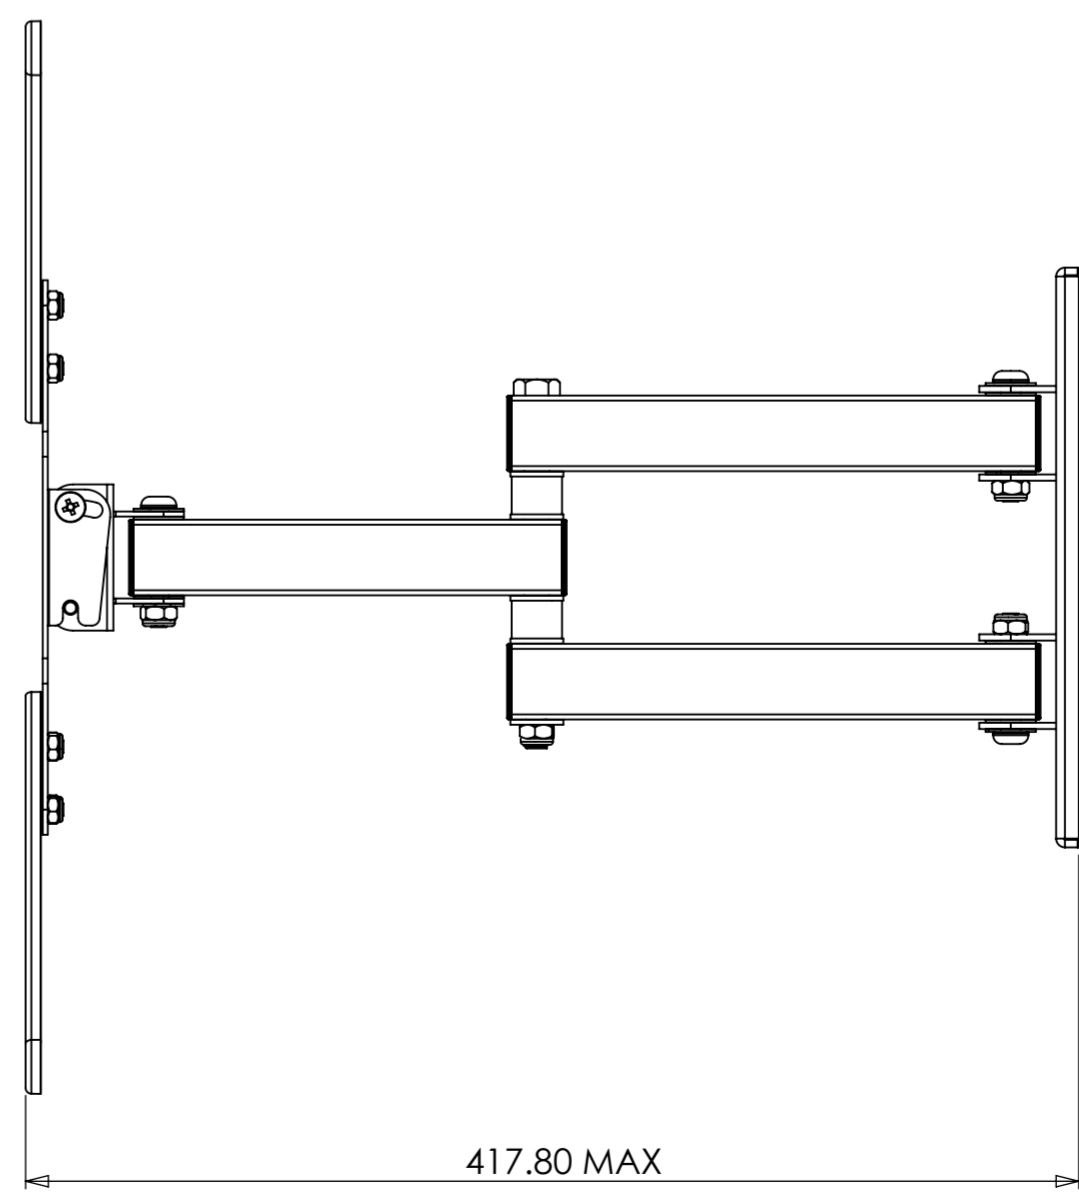

WITHOUT ADAPTERS

WITH ADAPTERS

PRODUCT WEIGHT 2011.00 grams
(AS SHOWN WITHOUT PACKAGING AND FIXINGS)