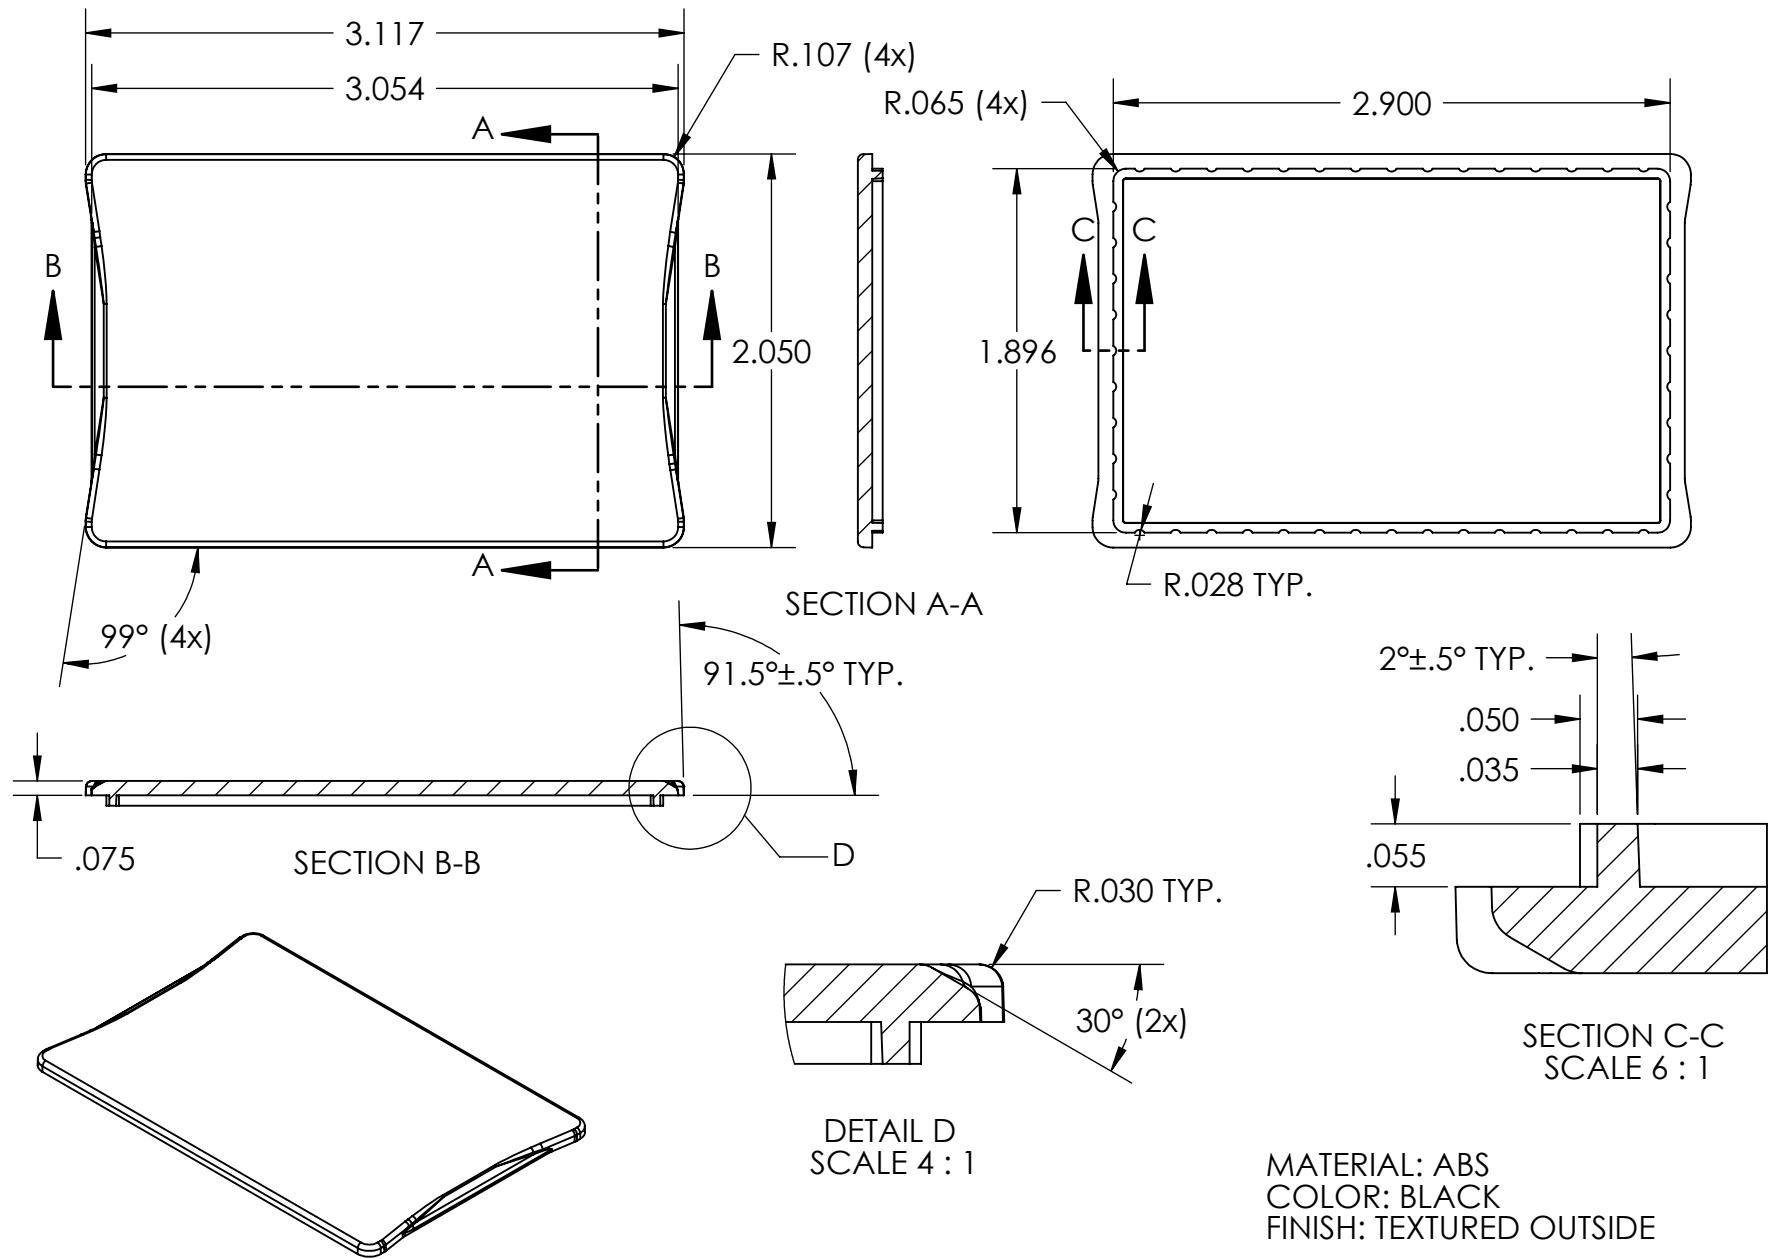

PART NAME

POTTING BOX COVER

PART No.

PBC-1559-C

REV. DATE

9-22-10

COVER FITS PB-1553-BF, PB-1554-BF & PB-1559-BF BOXES

MATERIAL: ABS
COLOR: BLACK
FINISH: TEXTURED OUTSIDE

ALL DIMENSIONS TOLERANCE: $\pm .015$