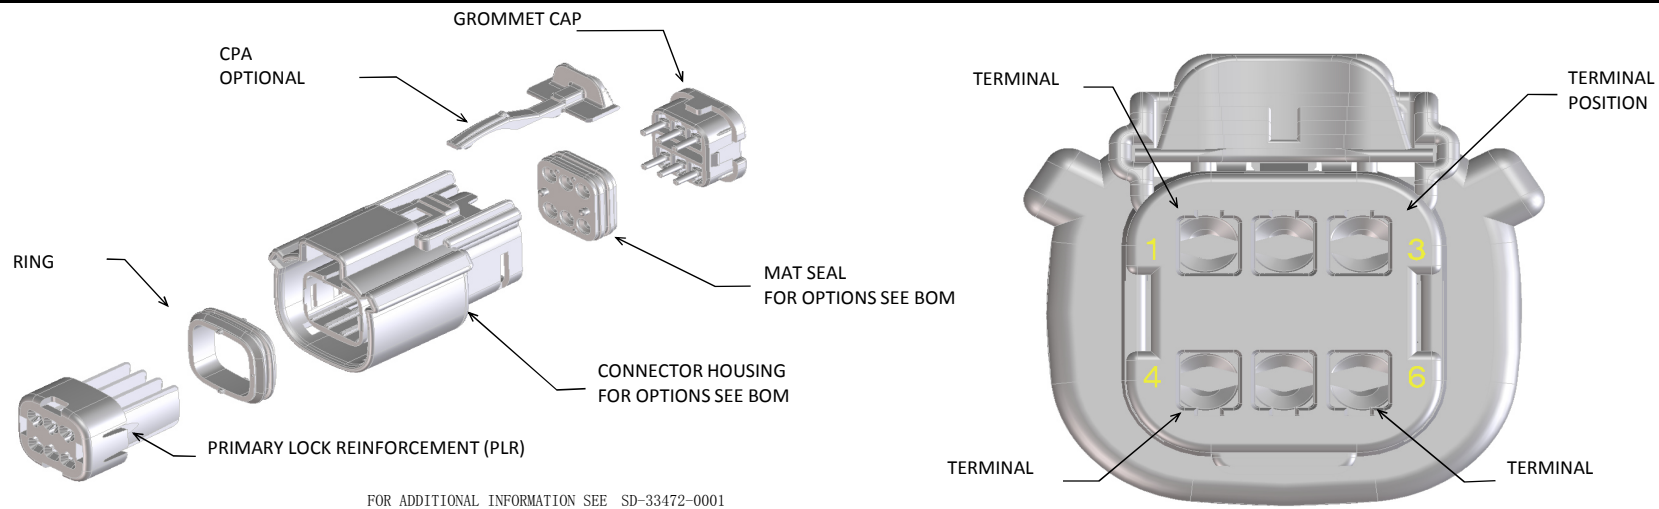

MX150 RECEPTACLE 2X3 SEALED ASSEMBLY MAT SEAL
BOM AND PIN OUT SHEET

FOR ADDITIONAL INFORMATION SEE SD-33472-0001

ABBREVIATION	DESCRIPTION	COLOR	MATERIAL
A-BLK	HOUSING, KEYING OPTION A	BLACK	SPS/NYLON GF20
B-LG	HOUSING, KEYING OPTION B	LIGHT GRAY	SPS/NYLON GF20
C-BR	HOUSING, KEYING OPTION C	BROWN	SPS/NYLON GF20
D-GR	HOUSING, KEYING OPTION D	GREEN	SPS/NYLON GF20
C-DG	HOUSING, KEYING OPTION C	DARK GRAY	SPS/NYLON GF20
D-SG	HOUSING, KEYING OPTION D	STONE GRAY	SPS/NYLON GF20
A-YW	HOUSING, KEYING OPTION A	YELLOW	SPS/NYLON GF20
A-BLK-CLIP	HOUSING, KEYING OPTION A WITH CLIPSLOT	BLACK	SPS/NYLON GF20
B-LG-CLIP	HOUSING, KEYING OPTION B WITH CLIPSLOT	LIGHT GRAY	SPS/NYLON GF20
C-BR-CLIP	HOUSING, KEYING OPTION C WITH CLIPSLOT	BROWN	SPS/NYLON GF20
D-GR-CLIP	HOUSING, KEYING OPTION D WITH CLIPSLOT	GREEN	SPS/NYLON GF20
C-DG-CLIP	HOUSING, KEYING OPTION C WITH CLIPSLOT	DARK GRAY	SPS/NYLON GF20
D-SG-CLIP	HOUSING, KEYING OPTION D WITH CLIPSLOT	STONE GRAY	SPS/NYLON GF20
A-SG-CLIP	HOUSING, KEYING OPTION A WITH CLIPSLOT	YELLOW	SPS/NYLON GF20
GC	GROMMET CAP	BLACK	SPS/NYLON GF20
PLR	PLR	NATURAL	SPS/NYLON GF20
CPA	CPA	RED	PBT GF30
M	MAT SEAL	LIGHT BLUE	INHERENTLY LUBRICATED SILICONE
R	RING SEAL	RUST RED	INHERENTLY LUBRICATED SILICONE