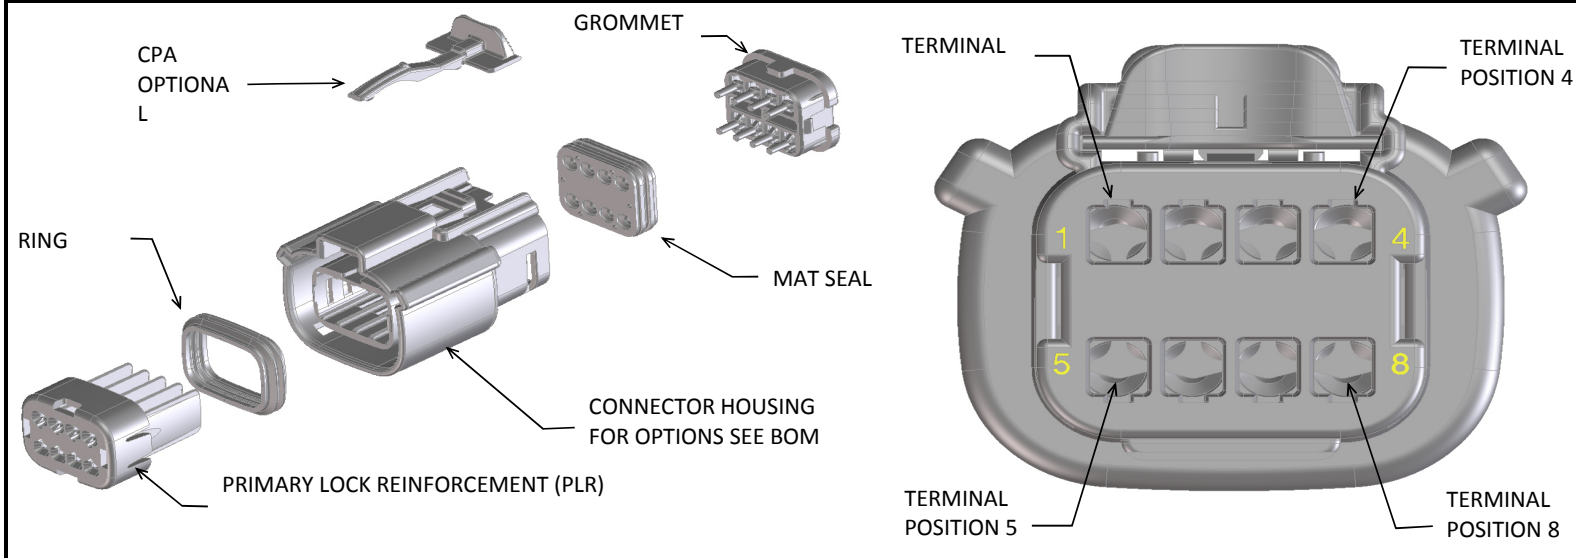

MX150 RECEPTACLE 2X4 SEALED ASSEMBLY MAT SEAL
BOM AND PIN OUT SHEET

ABBREVIATION	DESCRIPTION	COLOR	MATERIAL
A-BLK	HOUSING, KEYING OPTION A	BLACK	SPS/NYLON GF20
B-LG	HOUSING, KEYING OPTION B	LIGHT GRAY	SPS/NYLON GF20
C-BR	HOUSING, KEYING OPTION C	BROWN	SPS/NYLON GF20
D-GR	HOUSING, KEYING OPTION D	GREEN	SPS/NYLON GF20
C-DG	HOUSING, KEYING OPTION C	DARK GRAY	SPS/NYLON GF20
D-SG	HOUSING, KEYING OPTION D	STONE GRAY	SPS/NYLON GF20
D-BLK	HOUSING, KEYING OPTION D	BLACK	SPS/NYLON GF20
A-YW	HOUSING, KEYING OPTION A	YELLOW	SPS/NYLON GF20
A-BLK-CLIP	HOUSING, KEYING OPTION A WITH CLIPSLOT	BLACK	SPS/NYLON GF20
B-LG-CLIP	HOUSING, KEYING OPTION B WITH CLIPSLOT	LIGHT GRAY	SPS/NYLON GF20
C-BR-CLIP	HOUSING, KEYING OPTION C WITH CLIPSLOT	BROWN	SPS/NYLON GF20
D-GR-CLIP	HOUSING, KEYING OPTION D WITH CLIPSLOT	GREEN	SPS/NYLON GF20
C-DG-CLIP	HOUSING, KEYING OPTION C WITH CLIPSLOT	DARK GRAY	SPS/NYLON GF20
D-SG-CLIP	HOUSING, KEYING OPTION D WITH CLIPSLOT	STONE GRAY	SPS/NYLON GF20
D-BLK-CLIP	HOUSING, KEYING OPTION D WITH CLIPSLOT	BLACK	SPS/NYLON GF20
GCO	GROMMET CAP (OPEN)	BLACK	SPS/NYLON GF20
GCP	GROMMET CAP (PLUGGED)	BLACK	SPS/NYLON GF20
PLR	PLR	NATURAL	SPS/NYLON GF20
CPA	CPA	RED	PBT GF30
M	MAT SEAL	LIGHT BLUE	INHERENTLY LUBRICATED SILICONE
RG	RING SEAL	GREEN	INHERENTLY LUBRICATED SILICONE
RR	RING SEAL	RUST RED	INHERENTLY LUBRICATED SILICONE

FOR ADDITIONAL INFORMATION SEE SD-33472-0001