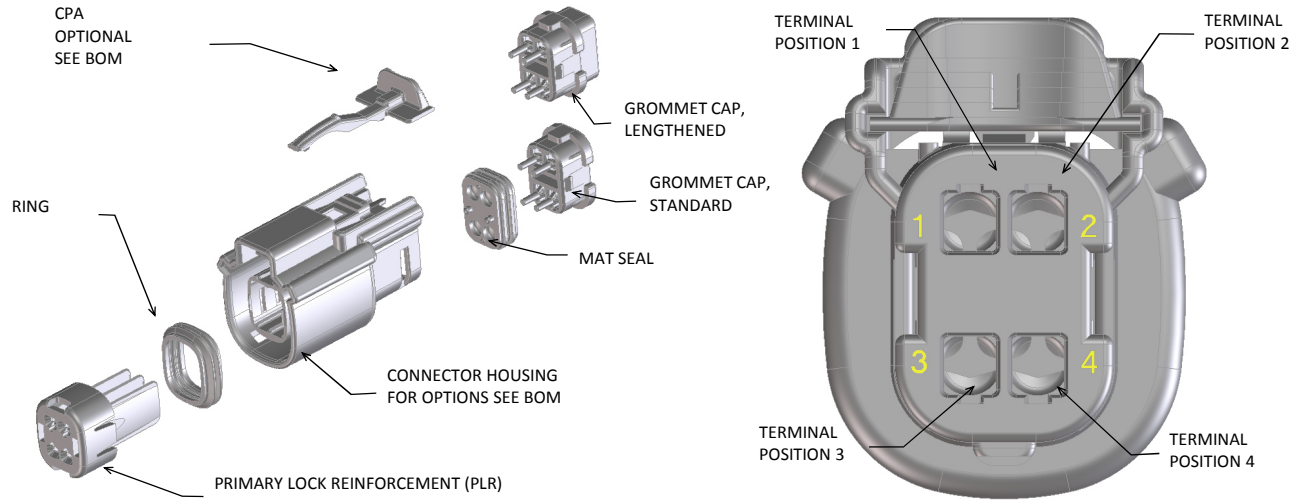

MX150 RECEPTACLE 2X2 SEALED ASSEMBLY MAT SEAL
BOM AND PIN OUT SHEET

ABBREVIATION	DESCRIPTION	COLOR	MATERIAL
A-BLK	HOUSING, KEYING OPTION A	BLACK	SPS/NYLON GF20
B-LG	HOUSING, KEYING OPTION B	LIGHT GRAY	SPS/NYLON GF20
C-BR	HOUSING, KEYING OPTION C	BROWN	SPS/NYLON GF20
D-GR	HOUSING, KEYING OPTION D	GREEN	SPS/NYLON GF20
C-DG	HOUSING, KEYING OPTION C	DARK GRAY	SPS/NYLON GF20
D-SG	HOUSING, KEYING OPTION D	STONE GRAY	SPS/NYLON GF20
A-YW	HOUSING, KEYING OPTION A	YELLOW	SPS/NYLON GF20
A-BLK-CLIP	HOUSING, KEYING OPTION A WITH CLIPSLOT	BLACK	SPS/NYLON GF20
B-LG-CLIP	HOUSING, KEYING OPTION B WITH CLIPSLOT	LIGHT GRAY	SPS/NYLON GF20
C-DG-CLIP	HOUSING, KEYING OPTION C WITH CLIPSLOT	DARK GRAY	SPS/NYLON GF20
D-SG-CLIP	HOUSING, KEYING OPTION D WITH CLIPSLOT	STONE GRAY	SPS/NYLON GF20
A-YW-CLIP	HOUSING, KEYING OPTION A WITH CLIPSLOT	YELLOW	SPS/NYLON GF20
GCP	GROMMET CAP (STANDARD PLUGGED)	BLACK	SPS/NYLON GF20
GCO	GROMMET CAP (STANDARD OPEN)	BLACK	SPS/NYLON GF20
GCLP	GROMMET CAP (LENGTHENED PLUGGED)	BLACK	SPS/NYLON GF20
GCLO	GROMMET CAP (LENGTHENED OPEN)	BLACK	SPS/NYLON GF20
PLR	PLR	NATURAL	SPS/NYLON GF20
CPA	CPA	RED	PBT GF30
M	MAT SEAL	RUST RED	INHERENTLY LUBRICATED SILICONE
R	RING SEAL	GREEN	INHERENTLY LUBRICATED SILICONE