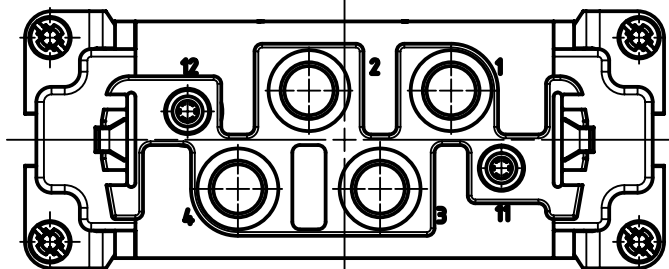

X

X

panel cut out

	All Dimensions in mm Original Size DIN A4		Scale 1:1	Free size tol.		Ref.	
	All rights reserved Department EL PD - DE		Created by MATAU	Inspected by PRIESTER	Standardisation TIEMANNA	Date 2016-09-23	State Final Release
HARTING Electric GmbH & Co. KG D-32339 Espelkamp		Title Han K 4/2 Pin Female Insert				Doc-Key / ECM-Nr. 100217265/UGD/004/B 500000099607	
		Type TB	Number 09 38 006 2701			Rev. B	Page 1/1