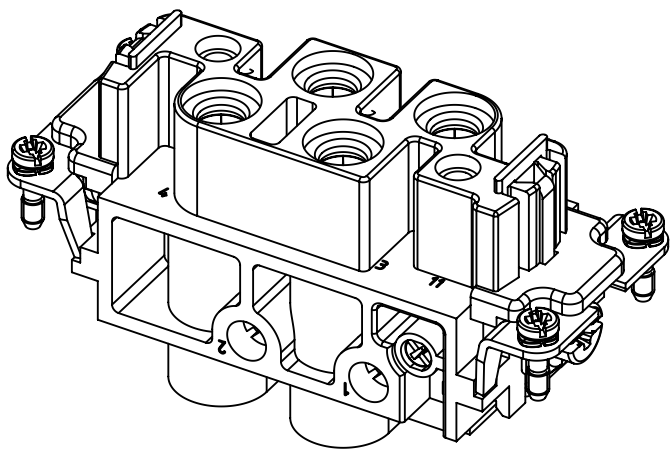

X

X

panel cut out

	All Dimensions in mm Original Size DIN A4		Scale 1:1	Free size tol.		Ref.	
	All rights reserved Department EL PD - DE		Created by MATAU	Inspected by PRIESTER	Standardisation TIEMANNA	Date 2016-09-23	State Final Release
HARTING Electric GmbH & Co. KG D-32339 Espelkamp		Title Han K 4/2 Pin Female Insert				Doc-Key / ECM-Nr. 100217265/UGD/004/B 500000099607	
		Type TB	Number 09 38 006 2701			Rev. B	Page 1/1