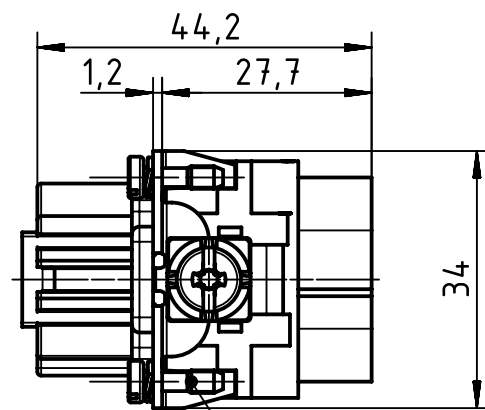

X

X

panel cut out

	All Dimensions in mm Original Size DIN A4		Scale 1:1	Free size tol.		Ref.	
	All rights reserved Department EL PD - DE		Created by MATAU	Inspected by PRIESTER	Standardisation TIEMANNA	Date 2016-09-23	State Final Release
HARTING Electric GmbH & Co. KG D-32339 Espelkamp		Title Han K 4/2 Pin Female Insert				Doc-Key / ECM-Nr. 100217265/UGD/004/B 500000099607	
		Type TB	Number 09 38 006 2701			Rev. B	Page 1/1