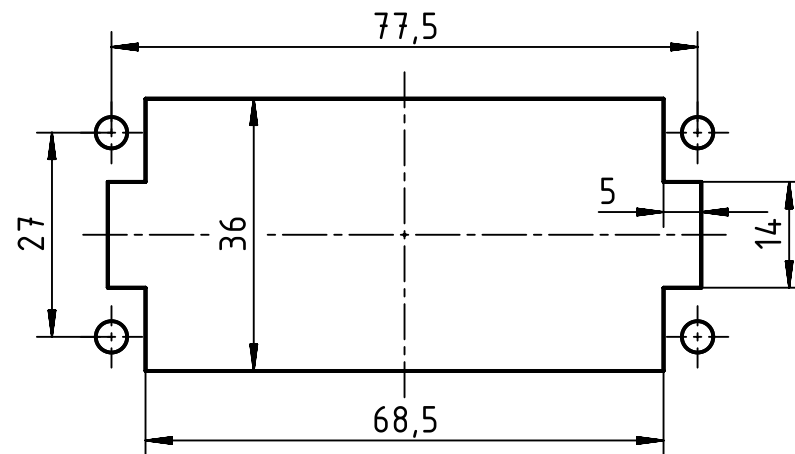

X

X

panel cut out

	All Dimensions in mm Original Size DIN A4		Scale 1:1	Free size tol.		Ref.	
	All rights reserved Department EL PD - DE		Created by MATAU	Inspected by PRIESTER	Standardisation TIEMANNA	Date 2016-09-23	State Final Release
HARTING Electric GmbH & Co. KG D-32339 Espelkamp		Title Han K 4/2 Pin Female Insert				Doc-Key / ECM-Nr. 100217265/UGD/004/B 500000099607	
		Type TB	Number 09 38 006 2701			Rev. B	Page 1/1