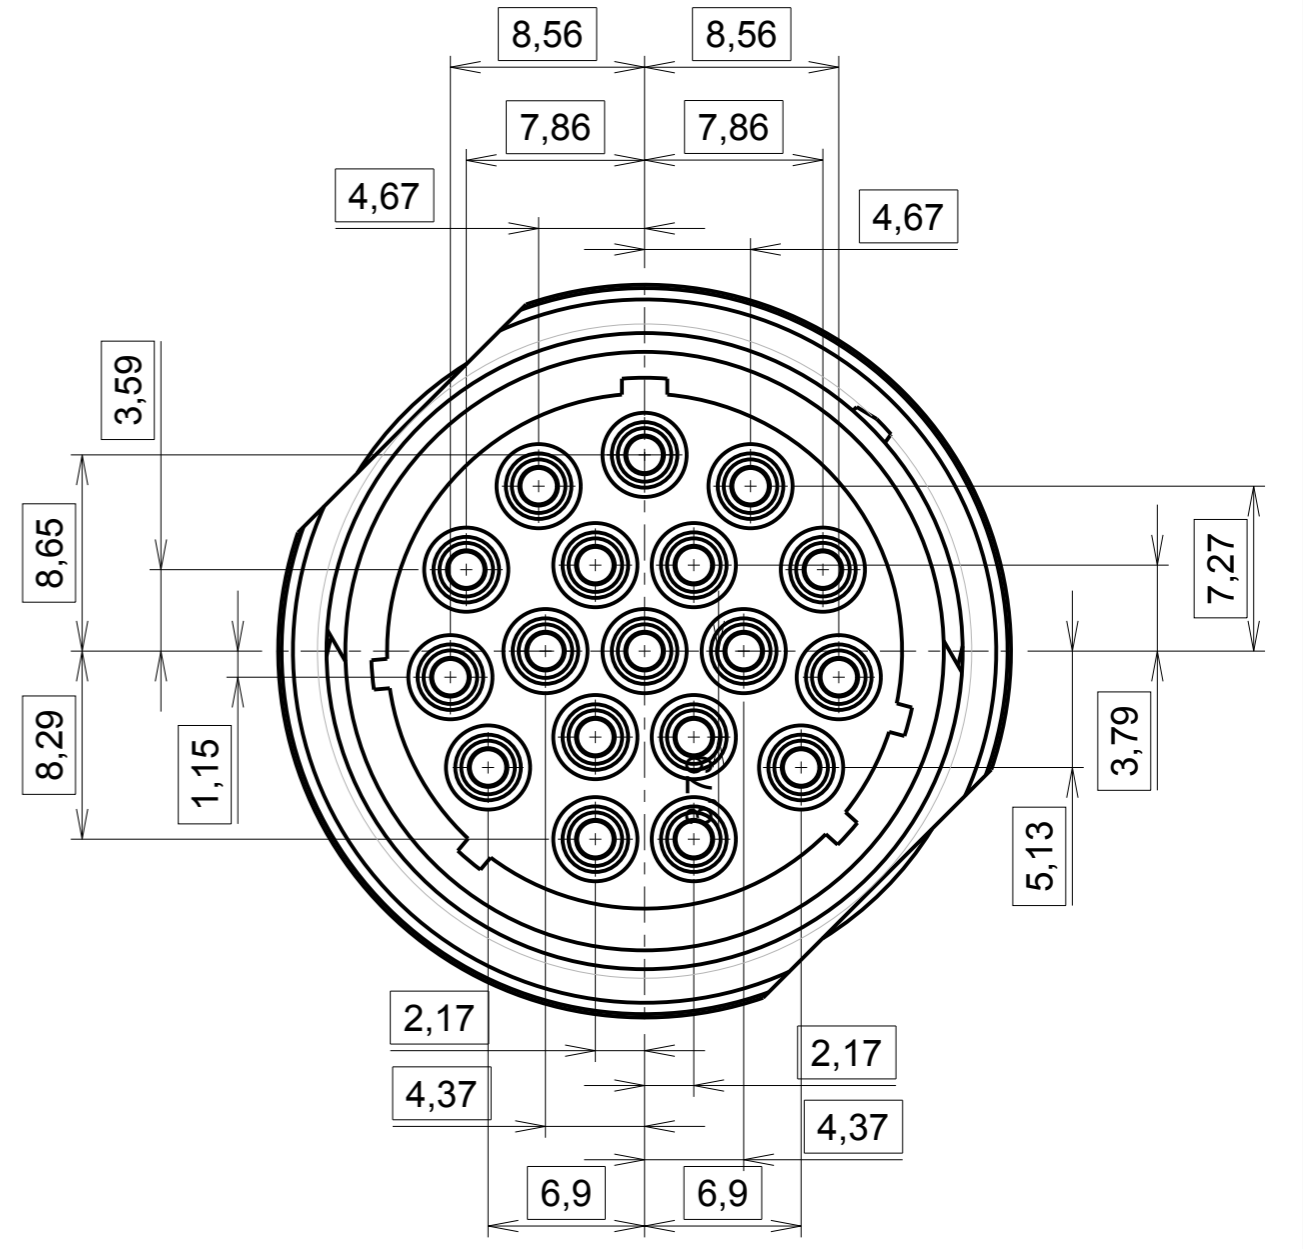

a; 1; RL

CUSTOMER DRAWING

P/N : CL1C3101
CONNECTOR DELIVERED WITHOUT CONTACTS

a	30/04/12	Initial drawing		
ISS	DATE	Latest modification - by: RIOUX . B		MOD N°
Designed by: <i>RIOUX . B</i>		Date: 30/04/12	CUSTOMER DRAWING	
TITLE		CLIPPER IN LINE RECEPTACLE size 3-18		
Scale		General linear Tolerances: ± --	NPRDS / PROJECT	
		WWW.SOURIAU.COM		This document is the property of SOURIAU It must not be reproduced or communicated without permission
FORMAT	SOURIAU DRG N° C60-JCL1-A			SHEET
A3				1 / 1