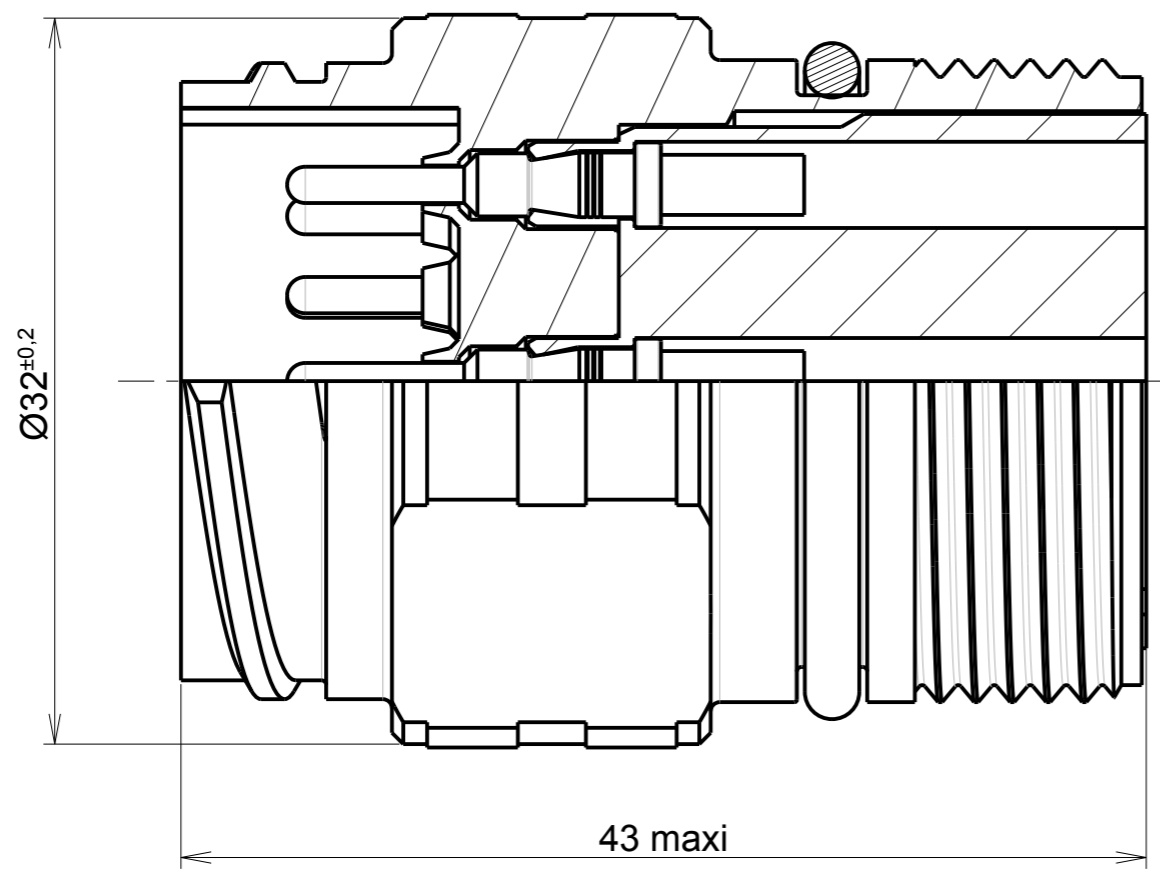

a; 1; RL

CUSTOMER DRAWING

P/N : CL1C3101
CONNECTOR DELIVERED WITHOUT CONTACTS

a	30/04/12	Initial drawing		
ISS	DATE	Latest modification - by: RIOUX . B		MOD N°
Designed by: <i>RIOUX . B</i>		Date: 30/04/12	CUSTOMER DRAWING	
TITLE		CLIPPER IN LINE RECEPTACLE size 3-18		
Scale		General linear Tolerances: ± --	NPRDS / PROJECT	
		WWW.SOURIAU.COM		This document is the property of SOURIAU It must not be reproduced or communicated without permission
FORMAT	SOURIAU DRG N° C60-JCL1-A			SHEET
A3				1 / 1