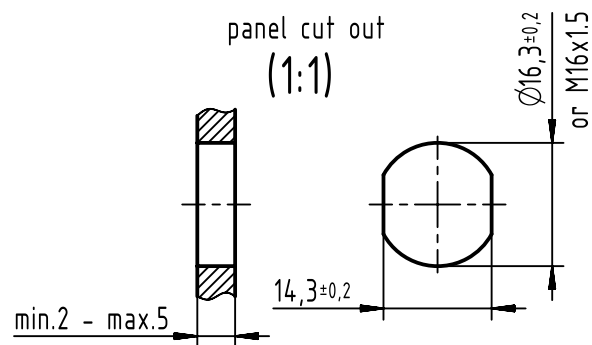

panel cut out
(1:1)

	All Dimensions in mm Original Size DIN A4		Scale 2:1	Free size tol.		Ref. Sub. 21033112400 500000073598 2014-04-07		
		All rights reserved Department EC PD - DE		Created by EISFELD	Inspected by WELLMANN	Standardisation HOFFMANN	Date 2015-04-15	State Final Release
HARTING Electronics GmbH D-32339 Espelkamp				Title HARTING M12 PFT female 4-pole A-coded			Doc-Key / ECM-Nr. 100216456/UGD/006/C 500000085454	
				Type TB	Number 21033112400		Rev. C	Page 1/1