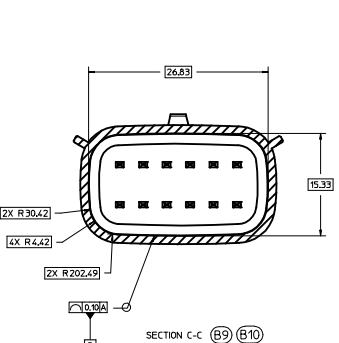

REV	DATE	BY	CHK	DESCRIPTION
095	B22			CHANGED ISO VIEW SCALE TO 4:1 WAS '11
095	B21			ADDED PARTING LINE NOTE TO DETAIL A. ALL DIMENSIONS ARE IN MILLIMETERS
095	B20			REVISED NOTE BACK ANGLE OPTIONAL FROM 5°
095	B19			CORRECTED CHRYSLER GROUP LLC NOMENCLATURE
095	B18			MOVED NOTE TO SECTION B-B
095	B17			UPDATED NOTES
095	B16			ADDED 0.25° MAX DRAFT ANGLE ALL AROUND
095	B15			ADDED 0.25° MAX DRAFT ANGLE ALL AROUND
095	B14			ADDED 0.25° MAX DRAFT ANGLE ALL AROUND
095	B13			ADDED DRAFT ANGLE DIRECTION
095	B12			ADDED DRAFT ANGLE DIRECTION
095	B11			ADDED DRAFT ANGLE DIRECTION
095	B10			ADDED DRAFT ANGLE DIRECTION
095	B9			ADDED DRAFT ANGLE DIRECTION
095	B8			ADDED DRAFT ANGLE DIRECTION
095	B7			ADDED DRAFT ANGLE DIRECTION
095	B6			ADDED DRAFT ANGLE DIRECTION
095	B5			ADDED DRAFT ANGLE DIRECTION
095	B4			ADDED DRAFT ANGLE DIRECTION
095	B3			ADDED DRAFT ANGLE DIRECTION
095	B2			ADDED DRAFT ANGLE DIRECTION
095	B1			ADDED DRAFT ANGLE DIRECTION
095	A			RELEASED

LET	REVISION RECORD	DATE	DWN	CHK
		10-31-02	DG	JC

TOLERANCES UNLESS OTHERWISE SPECIFIED		DIMENSIONS ARE IN MILLIMETERS	
FRAMES	ANGLES	ANGLES	ANGLES
±0.25	±0.25	±0.25	±0.25

SCALE	4 - 1	DRAWN BY	R. CUNNINGHAM	DESIGNED BY	M. VANSLAMBROUCK	DATE	03-21-12
TITLE	DIRECT CONNECT INTERFACE 12 WAY (2 X 6) 1.5MM SEALED MALE						
SHEET	1 OF 1	DRWG NUMBER	150-S-012-2-Z01	REV	E	DO NOT SCALE DRAWING	REVISION LEVEL
							B