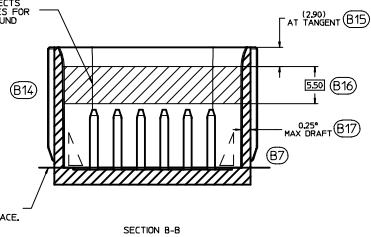

REV	DATE	BY	CHK	DESCRIPTION
095	B22			CHANGED ISO VIEW SCALE TO 4:1 WAS '11
095	B21			ADDED PARTING LINE NOTE TO DETAIL A. ALL DIMENSIONS ARE IN MILLIMETERS
095	B20			REVISED NOTE BACK ANGLE OPTIONAL FROM 5°
095	B19			CORRECTED CHRYSLER GROUP LLC NOMENCLATURE
095	B18			MOVED NOTE TO SECTION B-B
095	B17			UPDATED NOTES
095	B16			ADDED 0.25° MAX DRAFT ANGLE ALL AROUND
095	B15			ADDED 0.25° MAX DRAFT ANGLE ALL AROUND
095	B14			ADDED 0.25° MAX DRAFT ANGLE ALL AROUND
095	B13			ADDED DRAFT ANGLE DIRECTION
095	B12			ADDED DRAFT ANGLE DIRECTION
095	B11			ADDED DRAFT ANGLE DIRECTION
095	B10			ADDED DRAFT ANGLE DIRECTION
095	B9			ADDED DRAFT ANGLE DIRECTION
095	B8			ADDED DRAFT ANGLE DIRECTION
095	B7			ADDED DRAFT ANGLE DIRECTION
095	B6			ADDED DRAFT ANGLE DIRECTION
095	B5			ADDED DRAFT ANGLE DIRECTION
095	B4			ADDED DRAFT ANGLE DIRECTION
095	B3			ADDED DRAFT ANGLE DIRECTION
095	B2			ADDED DRAFT ANGLE DIRECTION
095	B1			ADDED DRAFT ANGLE DIRECTION
095	A			RELEASED

LET	REVISION RECORD	DATE	DWN	CHK
		10-31-02	DG	JC

TOLERANCES UNLESS OTHERWISE SPECIFIED		DIMENSIONS ARE IN MILLIMETERS	
FRAMES	ANGLES	ANGLES	ANGLES
±0.25	±0.25	±0.25	±0.25

SCALE	4 - 1	DRAWN BY	R. CUNNINGHAM	DESIGNED BY	M. VANSLAMBROUCK	DATE	03-21-12
TITLE	DIRECT CONNECT INTERFACE 12 WAY (2 X 6) 1.5MM SEALED MALE						
SHEET	1 OF 1	DRWG NUMBER	150-S-012-2-Z01	REV	E	DO NOT SCALE DRAWING	REVISION LEVEL
							B