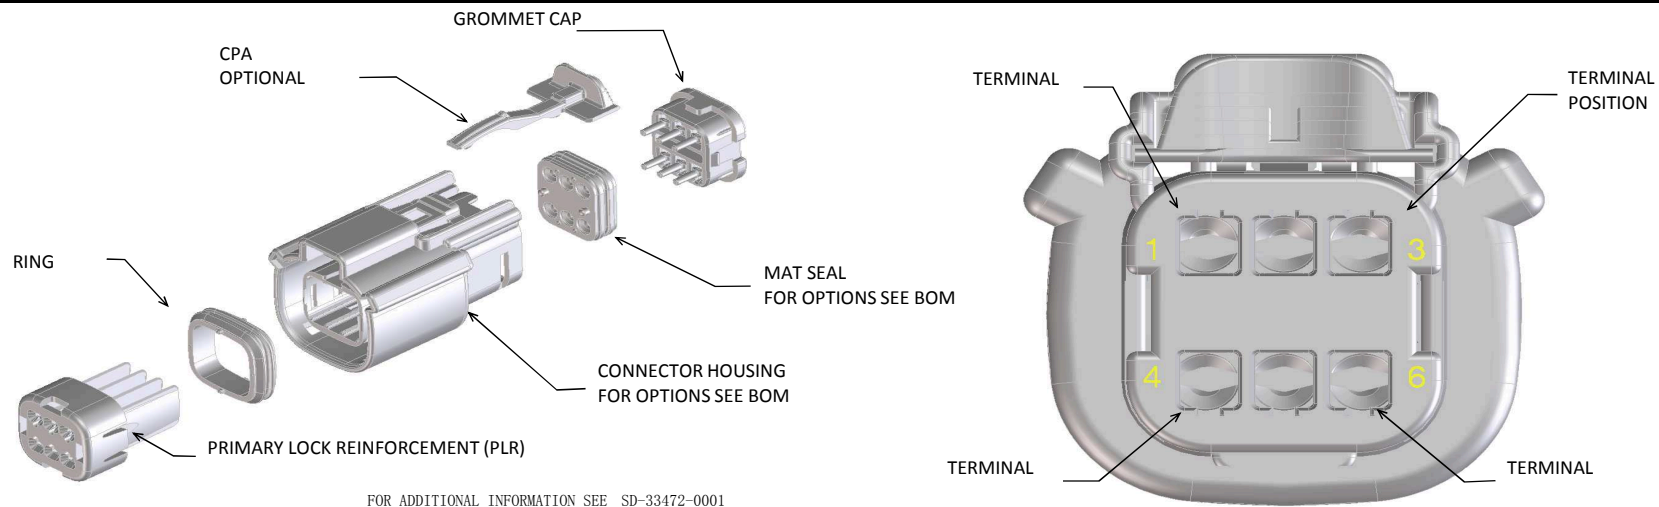

MX150 RECEPTACLE 2X3 SEALED ASSEMBLY MAT SEAL
BOM AND PIN OUT SHEET

ABBREVIATION	DESCRIPTION	COLOR	MATERIAL
A-BLK	HOUSING, KEYING OPTION A	BLACK	SPS/NYLON GF20
B-LG	HOUSING, KEYING OPTION B	LIGHT GRAY	SPS/NYLON GF20
C-BR	HOUSING, KEYING OPTION C	BROWN	SPS/NYLON GF20
D-GR	HOUSING, KEYING OPTION D	GREEN	SPS/NYLON GF20
C-DG	HOUSING, KEYING OPTION C	DARK GRAY	SPS/NYLON GF20
D-SG	HOUSING, KEYING OPTION D	STONE GRAY	SPS/NYLON GF20
A-YW	HOUSING, KEYING OPTION A	YELLOW	SPS/NYLON GF20
A-BLK-CLIP	HOUSING, KEYING OPTION A WITH CLIPSLOT	BLACK	SPS/NYLON GF20
B-LG-CLIP	HOUSING, KEYING OPTION B WITH CLIPSLOT	LIGHT GRAY	SPS/NYLON GF20
C-BR-CLIP	HOUSING, KEYING OPTION C WITH CLIPSLOT	BROWN	SPS/NYLON GF20
D-GR-CLIP	HOUSING, KEYING OPTION D WITH CLIPSLOT	GREEN	SPS/NYLON GF20
C-DG-CLIP	HOUSING, KEYING OPTION C WITH CLIPSLOT	DARK GRAY	SPS/NYLON GF20
D-SG-CLIP	HOUSING, KEYING OPTION D WITH CLIPSLOT	STONE GRAY	SPS/NYLON GF20
A-SG-CLIP	HOUSING, KEYING OPTION A WITH CLIPSLOT	YELLOW	SPS/NYLON GF20
GC	GROMMET CAP	BLACK	SPS/NYLON GF20
PLR	PLR	NATURAL	SPS/NYLON GF20
CPA	CPA	RED	PBT GF30
M	MAT SEAL	LIGHT BLUE	INHERENTLY LUBRICATED SILICONE
R	RING SEAL	RUST RED	INHERENTLY LUBRICATED SILICONE

FOR ADDITIONAL INFORMATION SEE SD-33472-0001