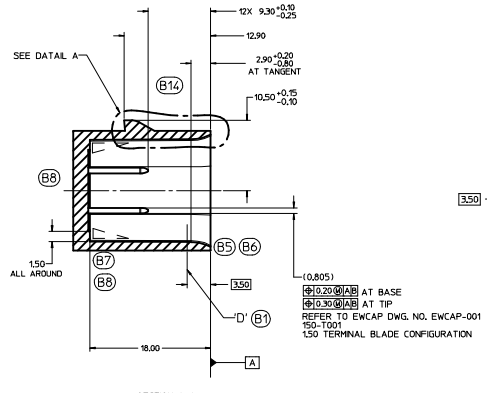

REV	DATE	BY	CHK	DESCRIPTION
095	B22			CHANGED ISO VIEW SCALE TO 4:1 WAS '11
095	B21			ADDED PARTING LINE NOTE TO DETAIL A. ALL DIMENSIONS ARE IN MILLIMETERS
095	B20			REVISED NOTE BACK ANGLE OPTIONAL FROM 5°
095	B19			CORRECTED CHRYSLER GROUP LLC NOMENCLATURE
095	B18			MOVED NOTE TO SECTION B-B
095	B17			UPDATED NOTES
095	B16			ADDED 0.25° MAX DRAFT ANGLE ALL AROUND
095	B15			ADDED 0.25° MAX DRAFT ANGLE ALL AROUND
095	B14			ADDED 0.25° MAX DRAFT ANGLE ALL AROUND
095	B13			ADDED DRAFT ANGLE DIRECTION
095	B12			ADDED DRAFT ANGLE DIRECTION
095	B11			ADDED DRAFT ANGLE DIRECTION
095	B10			ADDED DRAFT ANGLE DIRECTION
095	B9			ADDED DRAFT ANGLE DIRECTION
095	B8			ADDED DRAFT ANGLE DIRECTION
095	B7			ADDED DRAFT ANGLE DIRECTION
095	B6			ADDED DRAFT ANGLE DIRECTION
095	B5			ADDED DRAFT ANGLE DIRECTION
095	B4			ADDED DRAFT ANGLE DIRECTION
095	B3			ADDED DRAFT ANGLE DIRECTION
095	B2			ADDED DRAFT ANGLE DIRECTION
095	B1			ADDED DRAFT ANGLE DIRECTION
095	A			RELEASED

LET	REVISION RECORD	DATE	DWN	CHK
		10-31-02	DG	JC

TOLERANCES UNLESS OTHERWISE SPECIFIED		DIMENSIONS ARE IN MILLIMETERS	
FRAMES	ANGLES	ANGLES	ANGLES
±0.25	±0.25	±0.25	±0.25

SCALE	4 - 1	DRAWN BY	R. CUNNINGHAM	DESIGNED BY	M. VANSLAMBROUCK	DATE	03-21-12
TITLE	DIRECT CONNECT INTERFACE 12 WAY (2 X 6) 1.5MM SEALED MALE						
SHEET	1 OF 1	DRWG NUMBER	150-S-012-2-Z01	REV	E	DO NOT SCALE DRAWING	REVISION LEVEL
							B