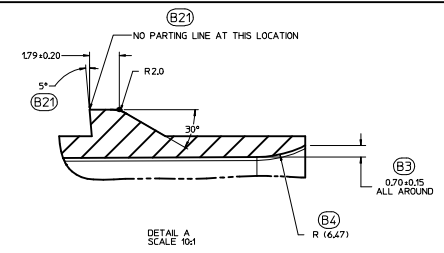

REV	DATE	BY	CHK	DESCRIPTION
095	B22			CHANGED ISO VIEW SCALE TO 4:1 WAS '11
095	B21			ADDED PARTING LINE NOTE TO DETAIL A. ALL DIMENSIONS ARE IN MILLIMETERS
095	B20			REVISED NOTE BACK ANGLE OPTIONAL FROM 5°
095	B19			CORRECTED CHRYSLER GROUP LLC NOMENCLATURE
095	B18			MOVED NOTE TO SECTION B-B
095	B17			UPDATED NOTES
095	B16			ADDED 0.25° MAX DRAFT ANGLE ALL AROUND
095	B15			ADDED 0.25° MAX DRAFT ANGLE ALL AROUND
095	B14			ADDED 0.25° MAX DRAFT ANGLE ALL AROUND
095	B13			ADDED DRAFT ANGLE DIRECTION
095	B12			ADDED DRAFT ANGLE DIRECTION
095	B11			ADDED DRAFT ANGLE DIRECTION
095	B10			ADDED DRAFT ANGLE DIRECTION
095	B9			ADDED DRAFT ANGLE DIRECTION
095	B8			ADDED DRAFT ANGLE DIRECTION
095	B7			ADDED DRAFT ANGLE DIRECTION
095	B6			ADDED DRAFT ANGLE DIRECTION
095	B5			ADDED DRAFT ANGLE DIRECTION
095	B4			ADDED DRAFT ANGLE DIRECTION
095	B3			ADDED DRAFT ANGLE DIRECTION
095	B2			ADDED DRAFT ANGLE DIRECTION
095	B1			ADDED DRAFT ANGLE DIRECTION
095	A			RELEASED

LET	REVISION RECORD	DATE	DWN	CHK
		10-31-02	DG	JC

TOLERANCES UNLESS OTHERWISE SPECIFIED		DIMENSIONS ARE IN MILLIMETERS	
FRAMES	ANGLES	ANGLES	ANGLES
±0.25	±0.25	±0.25	±0.25

SCALE	4 - 1	DRAWN BY	R. CUNNINGHAM	DESIGNED BY	M. VANSLAMBROUCK	DATE	03-21-12
TITLE	DIRECT CONNECT INTERFACE 12 WAY (2 X 6) 1.5MM SEALED MALE						
SHEET	1 OF 1	DRWG NUMBER	150-S-012-2-Z01	REV	E	DO NOT SCALE DRAWING	REVISION LEVEL
							B