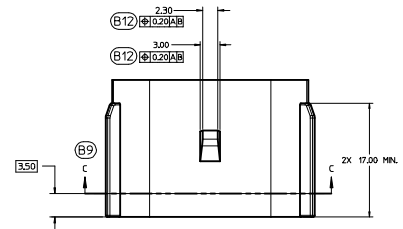

REV	DATE	BY	CHK	DESCRIPTION
095	B22			CHANGED ISO VIEW SCALE TO 4:1 WAS '11
095	B21			ADDED PARTING LINE NOTE TO DETAIL A. ALL DIMENSIONS ARE IN MILLIMETERS
095	B20			REVISED NOTE BACK ANGLE OPTIONAL FROM 5°
095	B19			CORRECTED CHRYSLER GROUP LLC NOMENCLATURE
095	B18			MOVED NOTE TO SECTION B-B
095	B17			UPDATED NOTES
095	B16			ADDED 0.25° MAX DRAFT ANGLE ALL AROUND
095	B15			ADDED 0.25° MAX DRAFT ANGLE ALL AROUND
095	B14			ADDED 0.25° MAX DRAFT ANGLE ALL AROUND
095	B13			ADDED DRAFT ANGLE DIRECTION
095	B12			ADDED DRAFT ANGLE DIRECTION
095	B11			ADDED DRAFT ANGLE DIRECTION
095	B10			ADDED DRAFT ANGLE DIRECTION
095	B9			ADDED DRAFT ANGLE DIRECTION
095	B8			ADDED DRAFT ANGLE DIRECTION
095	B7			ADDED DRAFT ANGLE DIRECTION
095	B6			ADDED DRAFT ANGLE DIRECTION
095	B5			ADDED DRAFT ANGLE DIRECTION
095	B4			ADDED DRAFT ANGLE DIRECTION
095	B3			ADDED DRAFT ANGLE DIRECTION
095	B2			ADDED DRAFT ANGLE DIRECTION
095	B1			ADDED DRAFT ANGLE DIRECTION
095	A			RELEASED

LET	REVISION RECORD	DATE	DWN	CHK
		10-31-02	DG	JC

TOLERANCES UNLESS OTHERWISE SPECIFIED		DIMENSIONS ARE IN MILLIMETERS	
FRAMES	ANGLES	ANGLES	ANGLES
±0.25	±0.25	±0.25	±0.25

SCALE	4 - 1	DRAWN BY	R. CUNNINGHAM	DESIGNED BY	M. VANSLAMBROUCK	DATE	03-21-12
TITLE	DIRECT CONNECT INTERFACE 12 WAY (2 X 6) 1.5MM SEALED MALE						
SHEET	1 OF 1	DRWG NUMBER	150-S-012-2-Z01	REV	E	DO NOT SCALE DRAWING	REVISION LEVEL
							B