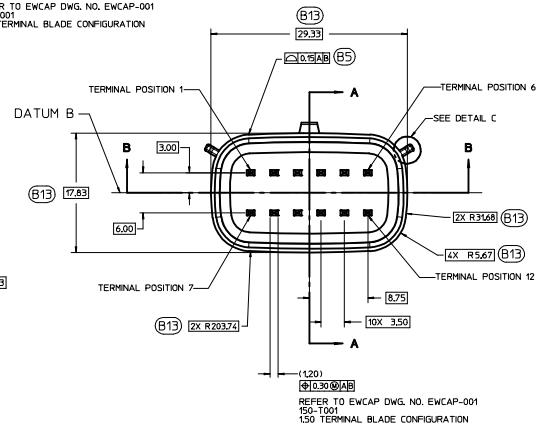

REV	DATE	BY	CHK	DESCRIPTION
095	B22			CHANGED ISO VIEW SCALE TO 4:1 WAS '11
095	B21			ADDED PARTING LINE NOTE TO DETAIL A. ALL DIMENSIONS ARE IN MILLIMETERS
095	B20			REVISED NOTE BACK ANGLE OPTIONAL FROM 5°
095	B19			CORRECTED CHRYSLER GROUP LLC NOMENCLATURE
095	B18			MOVED NOTE TO SECTION B-B
095	B17			UPDATED NOTES
095	B16			ADDED 0.25° MAX DRAFT ANGLE ALL AROUND
095	B15			ADDED 0.25° MAX DRAFT ANGLE ALL AROUND
095	B14			ADDED 0.25° MAX DRAFT ANGLE ALL AROUND
095	B13			ADDED DRAFT ANGLE DIRECTION
095	B12			ADDED DRAFT ANGLE DIRECTION
095	B11			ADDED DRAFT ANGLE DIRECTION
095	B10			ADDED DRAFT ANGLE DIRECTION
095	B9			ADDED DRAFT ANGLE DIRECTION
095	B8			ADDED DRAFT ANGLE DIRECTION
095	B7			ADDED DRAFT ANGLE DIRECTION
095	B6			ADDED DRAFT ANGLE DIRECTION
095	B5			ADDED DRAFT ANGLE DIRECTION
095	B4			ADDED DRAFT ANGLE DIRECTION
095	B3			ADDED DRAFT ANGLE DIRECTION
095	B2			ADDED DRAFT ANGLE DIRECTION
095	B1			ADDED DRAFT ANGLE DIRECTION
095	A			RELEASED

LET	REVISION RECORD	DATE	DWN	CHK
		10-31-02	DG	JC

TOLERANCES UNLESS OTHERWISE SPECIFIED		DIMENSIONS ARE IN MILLIMETERS	
FRAMES	ANGLES	ANGLES	ANGLES
±0.25	±0.25	±0.25	±0.25

SCALE	4 - 1	DRAWN BY	R. CUNNINGHAM	DESIGNED BY	M. VANSLAMBROUCK	DATE	03-21-12
TITLE	DIRECT CONNECT INTERFACE 12 WAY (2 X 6) 1.5MM SEALED MALE						
SHEET	1 OF 1	DRWG NUMBER	150-S-012-2-Z01	REV	E	DO NOT SCALE DRAWING	REVISION LEVEL
							B