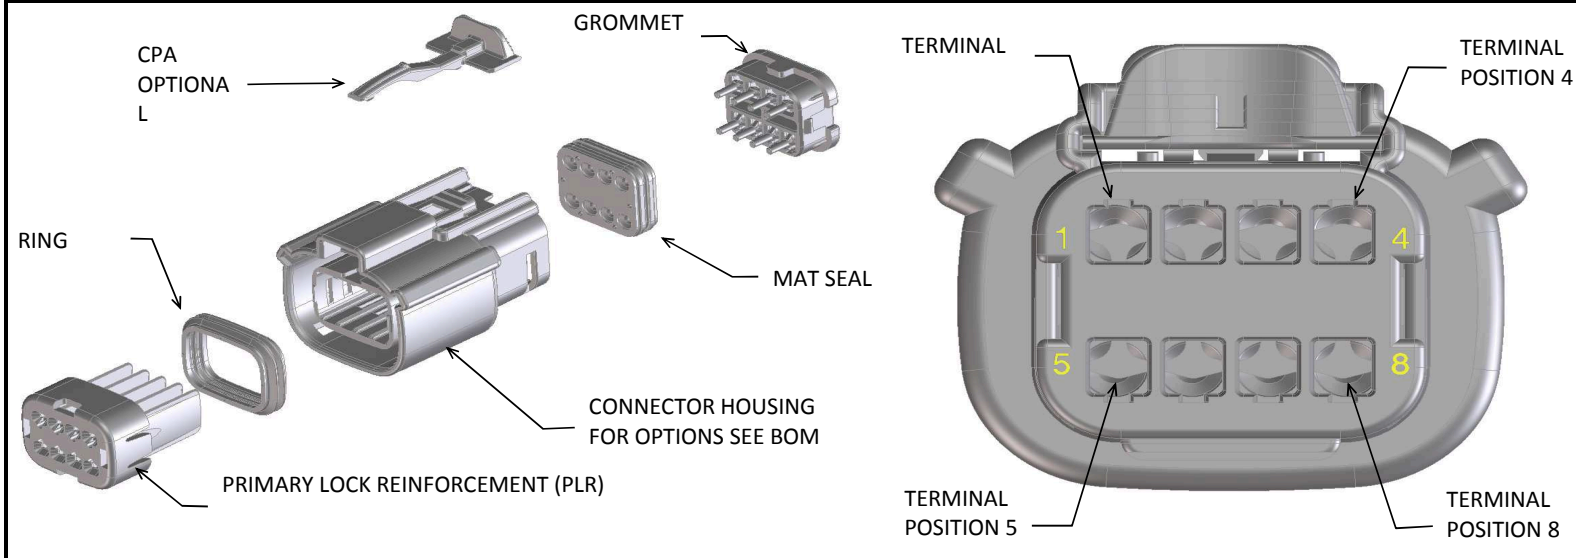

MX150 RECEPTACLE 2X4 SEALED ASSEMBLY MAT SEAL
BOM AND PIN OUT SHEET

ABBREVIATION	DESCRIPTION	COLOR	MATERIAL
A-BLK	HOUSING, KEYING OPTION A	BLACK	SPS/NYLON GF20
B-LG	HOUSING, KEYING OPTION B	LIGHT GRAY	SPS/NYLON GF20
C-BR	HOUSING, KEYING OPTION C	BROWN	SPS/NYLON GF20
D-GR	HOUSING, KEYING OPTION D	GREEN	SPS/NYLON GF20
C-DG	HOUSING, KEYING OPTION C	DARK GRAY	SPS/NYLON GF20
D-SG	HOUSING, KEYING OPTION D	STONE GRAY	SPS/NYLON GF20
D-BLK	HOUSING, KEYING OPTION D	BLACK	SPS/NYLON GF20
A-YW	HOUSING, KEYING OPTION A	YELLOW	SPS/NYLON GF20
A-BLK-CLIP	HOUSING, KEYING OPTION A WITH CLIPSLOT	BLACK	SPS/NYLON GF20
B-LG-CLIP	HOUSING, KEYING OPTION B WITH CLIPSLOT	LIGHT GRAY	SPS/NYLON GF20
C-BR-CLIP	HOUSING, KEYING OPTION C WITH CLIPSLOT	BROWN	SPS/NYLON GF20
D-GR-CLIP	HOUSING, KEYING OPTION D WITH CLIPSLOT	GREEN	SPS/NYLON GF20
C-DG-CLIP	HOUSING, KEYING OPTION C WITH CLIPSLOT	DARK GRAY	SPS/NYLON GF20
D-SG-CLIP	HOUSING, KEYING OPTION D WITH CLIPSLOT	STONE GRAY	SPS/NYLON GF20
D-BLK-CLIP	HOUSING, KEYING OPTION D WITH CLIPSLOT	BLACK	SPS/NYLON GF20
GCO	GROMMET CAP (OPEN)	BLACK	SPS/NYLON GF20
GCP	GROMMET CAP (PLUGGED)	BLACK	SPS/NYLON GF20
PLR	PLR	NATURAL	SPS/NYLON GF20
CPA	CPA	RED	PBT GF30
M	MAT SEAL	LIGHT BLUE	INHERENTLY LUBRICATED SILICONE
RG	RING SEAL	GREEN	INHERENTLY LUBRICATED SILICONE
RR	RING SEAL	RUST RED	INHERENTLY LUBRICATED SILICONE

FOR ADDITIONAL INFORMATION SEE SD-33472-0001