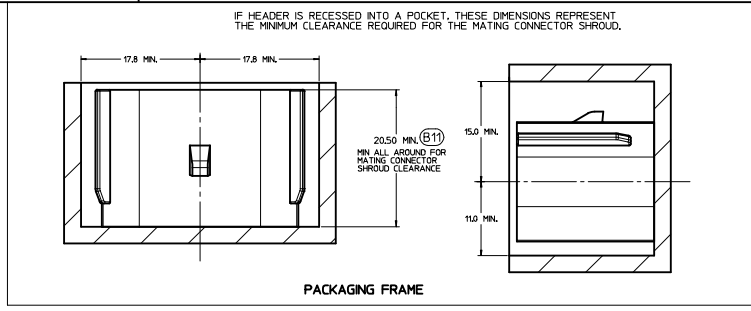

REV	DATE	BY	CHK	DESCRIPTION
095	B22			CHANGED ISO VIEW SCALE TO 4:1 WAS '11
095	B21			ADDED PARTING LINE NOTE TO DETAIL A. ALL DIMENSIONS ARE IN MILLIMETERS
095	B20			REVISED NOTE BACK ANGLE OPTIONAL FROM 5°
095	B19			CORRECTED CHRYSLER GROUP LLC NOMENCLATURE
095	B18			MOVED NOTE TO SECTION B-B
095	B17			UPDATED NOTES
095	B16			ADDED 0.25° MAX DRAFT ANGLE ALL AROUND
095	B15			ADDED 0.25° MAX DRAFT ANGLE ALL AROUND
095	B14			ADDED 0.25° MAX DRAFT ANGLE ALL AROUND
095	B13			ADDED DRAFT ANGLE DIRECTION
095	B12			ADDED DRAFT ANGLE DIRECTION
095	B11			ADDED DRAFT ANGLE DIRECTION
095	B10			ADDED DRAFT ANGLE DIRECTION
095	B9			ADDED DRAFT ANGLE DIRECTION
095	B8			ADDED DRAFT ANGLE DIRECTION
095	B7			ADDED DRAFT ANGLE DIRECTION
095	B6			ADDED DRAFT ANGLE DIRECTION
095	B5			ADDED DRAFT ANGLE DIRECTION
095	B4			ADDED DRAFT ANGLE DIRECTION
095	B3			ADDED DRAFT ANGLE DIRECTION
095	B2			ADDED DRAFT ANGLE DIRECTION
095	B1			ADDED DRAFT ANGLE DIRECTION
095	A			RELEASED

LET	REVISION RECORD	DATE	DWN	CHK
		10-31-02	DG	JC

TOLERANCES UNLESS OTHERWISE SPECIFIED		DIMENSIONS ARE IN MILLIMETERS	
FRAMES	ANGLES	ANGLES	ANGLES
±0.25	±0.25	±0.25	±0.25

SCALE	4 - 1	DRAWN BY	R. CUNNINGHAM	DESIGNED BY	M. VANSLAMBROUCK	DATE	03-21-12
TITLE	DIRECT CONNECT INTERFACE 12 WAY (2 X 6) 1.5MM SEALED MALE						
SHEET	1 OF 1	DRWG NUMBER	150-S-012-2-Z01	REV	E	DO NOT SCALE DRAWING	REVISION LEVEL
							B