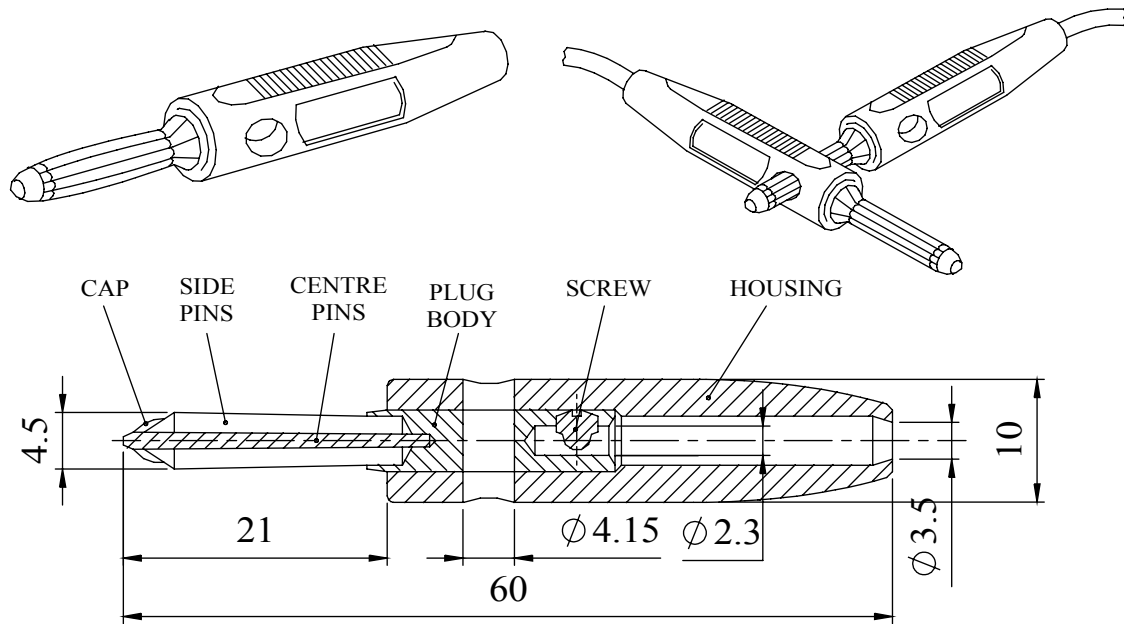

This side stackable plug has a screw connection for the lead wire and a push-on pliable PVC moulding. The conductor and outside diameter cable entry sizes are designed to suit PVC or silicone rubber flexible test cables up to 2,5mm².

MATERIAL

CAP : Brass
 SIDE PINS : Brass
 CENTRE PIN : Brass
 PLUG BODY : Brass
 HOUSING : PVC 36/20(000-050-0000)
 SCREW : Brass, M3,5x0,6
 PLATING - BRIGHT NICKEL Over Copper

RATING : 16 Amps
 RATED VOLTAGE: 50V

Dimensions

COLOUR	ORDER CODE
BLACK	555-0100
BLUE	555-0200
BROWN	555-0300
GREEN	555-0400
RED	555-0500
WHITE	555-0600
YELLOW	555-0700

BUNCH PIN SIDE STACKABLE PLUG

Tel No. +44(0)1724 273200 Website www.dem-uk.com

UNLESS OTHERWISE SPECIFIED:
 DIMENSIONS ARE IN MILLIMETRES
 LINEAR TOLERANCE:
NO DECIMAL PLACES ±0.5mm
1 DECIMAL PLACE ±0.25mm
2 DECIMAL PLACES ±0.125mm
 ANGULAR TOLERANCE: ±1°

FINISH SEE NOTE
 DEBURR AND BREAK SHARP EDGES
 IF IN DOUBT ASK
 DO NOT SCALE DRAWING
 MATERIAL SEE NOTE