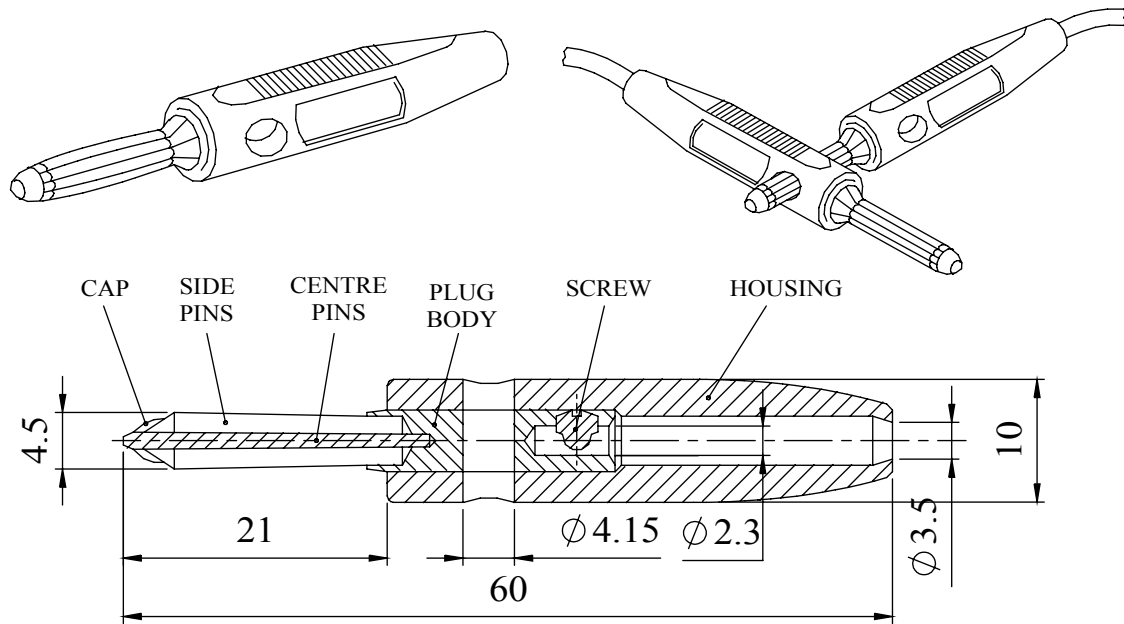

This side stackable plug has a screw connection for the lead wire and a push-on pliable PVC moulding. The conductor and outside diameter cable entry sizes are designed to suit PVC or silicone rubber flexible test cables up to 2,5mm².

MATERIAL

CAP : Brass
 SIDE PINS : Brass
 CENTRE PIN : Brass
 PLUG BODY : Brass
 HOUSING : PVC 36/20(000-050-0000)
 SCREW : Brass, M3,5x0,6
 PLATING - BRIGHT NICKEL Over Copper

RATING : 16 Amps
 RATED VOLTAGE: 50V

Dimensions

COLOUR	ORDER CODE
BLACK	555-0100
BLUE	555-0200
BROWN	555-0300
GREEN	555-0400
RED	555-0500
WHITE	555-0600
YELLOW	555-0700

BUNCH PIN SIDE STACKABLE PLUG

Tel No. +44(0)1724 273200 Website www.dem-uk.com

DEM
 DEM Manufacturing, Deltron Emcon House
 Hargreaves Way, Sawcliffe Ind. Park,
 Scunthorpe, North Lincolnshire, DN15 8RF, UK

UNLESS OTHERWISE SPECIFIED:
 DIMENSIONS ARE IN MILLIMETRES
 LINEAR TOLERANCE:
NO DECIMAL PLACES ±0.5mm
1 DECIMAL PLACE ±0.25mm
2 DECIMAL PLACES ±0.125mm
 ANGULAR TOLERANCE: ±1°