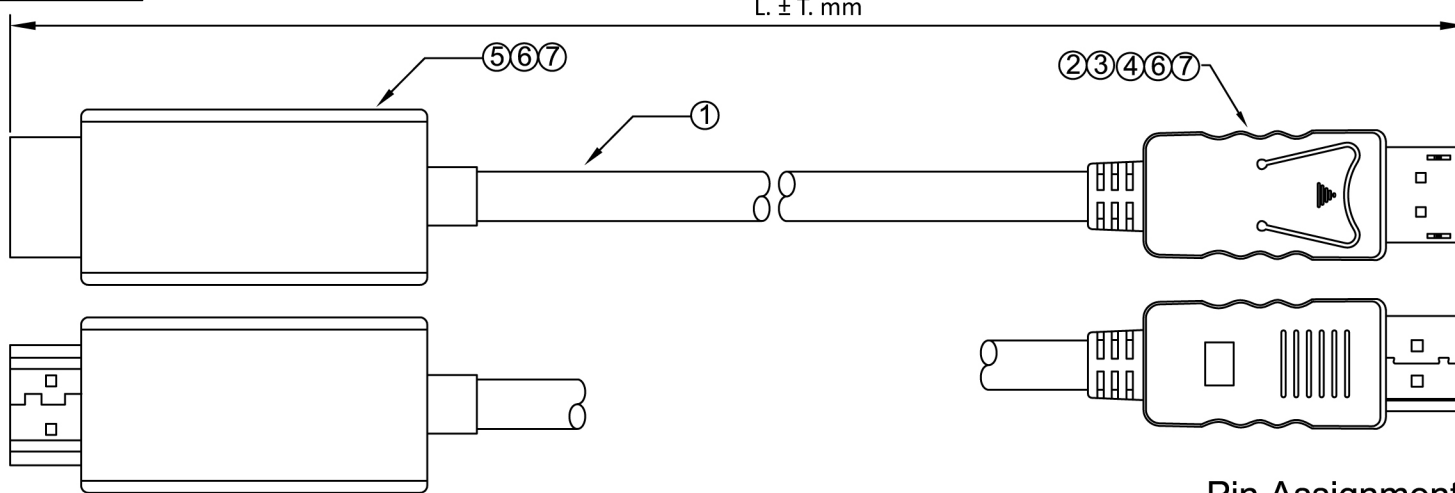

Datenblatt - Fiche technique - Data sheet

11.04.5785

ROLINE DisplayPort Kabel DP - UHDTV, ST/ST, schwarz, 1,0 m

ROLINE Câble DisplayPort DP - UHDTV, M/M, noir, 1,0 m

ROLINE DisplayPort Cable, DP - UHDTV, M/M, black, 1.0 m

RoHS Compliant

P1

HDMI MALE

DISPLAYPORT PLUG

P2

Pin Assignment

Test requirement:

Resolution: 4K*2K@60HZ

Table :

P/N	Length
11.04.5785	1000 ± 20 mm
11.04.5786	2000 ± 30 mm
11.04.5787	3000 ± 40 mm

- 1 Cable [30AWG(7/0.1T)x1P+D+AL+MYLAR]x5P+30AWG(7/0.1T)x5C+F+ADB16/5/0.12(AL) ◦
Jacket : PVC, Black ◦ O.D.=6.0±0.20mm ◦
- 2 DP Connector Male, Solder, Gold Plated ◦
- 3 Clip DP
- 4 Shell DP : ABS, Black
- 5 HDMI Connector DP to HDMI PCB'A, Gold Plated
Shell : ABS, Black
- 6 PE LDPE
- 7 PVC 60P, Black

REV.	DATE	CONTENTS OF CHANGE	DESIGNER	TOL ±								APPROVAL	CHECK	DRAWING	DESIGN	DRAWING NAME	ROLINE DisplayPort Cable, DP-UHDTV, M/M		
				RANGE	Pla	Met	Ins	Por	Cab	Pac	Gas						DIS	DATE	PART NO.
①				0~6	0.1	0.1	0.1	0.2	0.5	1	0.5	0.2	PHILP	PHILP	TREE	2016-05-6	PART NO.	11.04.5785, 11.04.5786, 11.04.5787	ROO
②				6~30	0.1	0.1	.15	.25	1	1	0.5	.25							
③				30~80	0.1	.15	0.2	0.3	2	1.5	1	0.3							
④				80~180	.15	.15	.25	0.3	2	2	1	.45							
⑤				180~315	.15	0.2	0.3	0.4	2.5	2	1	0.6							
				315~800	0.2	0.3	0.4	0.5	3	3	2	1.1	SCALE	1:1	UNIT	MM			