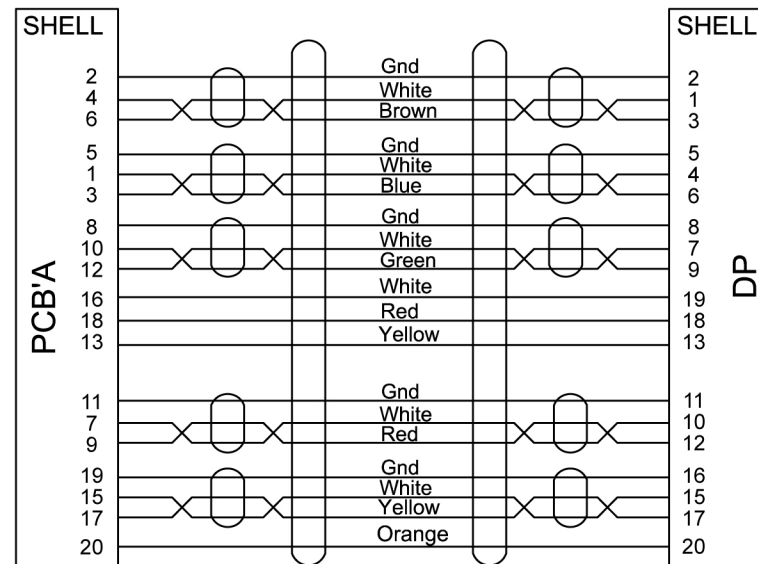

Datenblatt - Fiche technique - Data sheet

11.04.5785

ROLINE DisplayPort Kabel DP - UHDTV, ST/ST, schwarz, 1,0 m

ROLINE Câble DisplayPort DP - UHDTV, M/M, noir, 1,0 m

ROLINE DisplayPort Cable, DP - UHDTV, M/M, black, 1.0 m

RoHS Compliant

P1

HDMI MALE

DISPLAYPORT PLUG

P2

Pin Assignment

Test requirement:

Resolution: 4K*2K@60HZ

Table :

P/N	Length
11.04.5785	1000 ± 20 mm
11.04.5786	2000 ± 30 mm
11.04.5787	3000 ± 40 mm

- 1 Cable [30AWG(7/0.1T)x1P+D+AL+MYLAR]x5P+30AWG(7/0.1T)x5C+F+ADB16/5/0.12(AL) ◦
Jacket : PVC, Black ◦ O.D.=6.0±0.20mm ◦
- 2 DP Connector Male, Solder, Gold Plated ◦
- 3 Clip DP
- 4 Shell DP : ABS, Black
- 5 HDMI Connector DP to HDMI PCB'A, Gold Plated
Shell : ABS, Black
- 6 PE LDPE
- 7 PVC 60P, Black