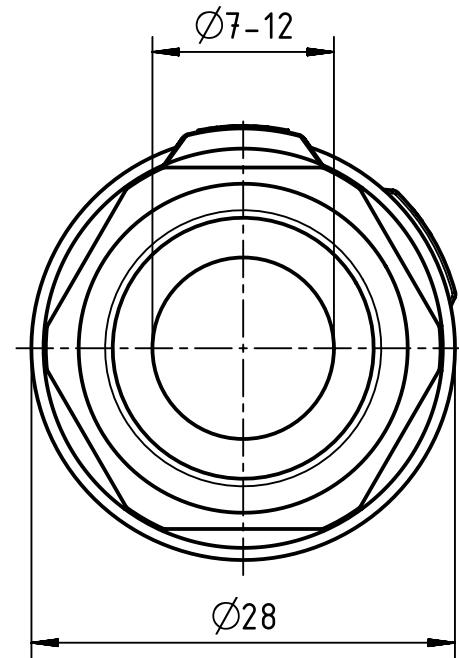

1 2 3 4 5 6

Plastic snap ring
- Male

Plastic snap ring
- Female

	 All Dimensions in mm Original Size DIN A4	Scale 2:1	Free size tol.		Ref.	
	 All rights reserved Department EL PD - DE	Created by KLASSEN	Inspected by RIEPE	Standardisation RUETERA	Date 2017-02-03	State Final Release
HARTING Electric GmbH & Co. KG D-32339 Espelkamp		Title Han M23 ComLock Hood 7-12 mm			Doc-Key / ECM-Nr. 100708742/UGD/000/A 500000114.713	
		Type TB	Number 09 15 100 0492		Rev. A	Page 1/1