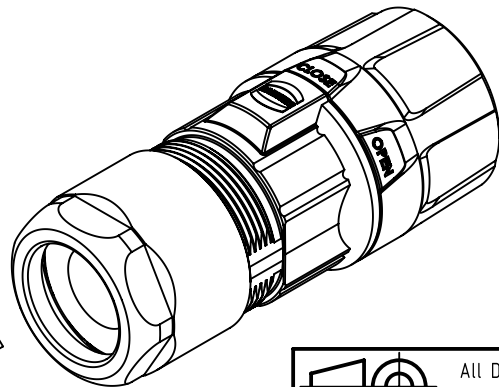

1 2 3 4 5 6

Plastic snap ring
- Male

Plastic snap ring
- Female

	 All Dimensions in mm Original Size DIN A4	Scale 2:1	Free size tol.		Ref.	
	 All rights reserved Department EL PD - DE	Created by KLASSEN	Inspected by RIEPE	Standardisation RUETERA	Date 2017-02-03	State Final Release
HARTING Electric GmbH & Co. KG D-32339 Espelkamp		Title Han M23 ComLock Hood 7-12 mm			Doc-Key / ECM-Nr. 100708742/UGD/000/A 500000114.713	
		Type TB	Number 09 15 100 0492		Rev. A	Page 1/1