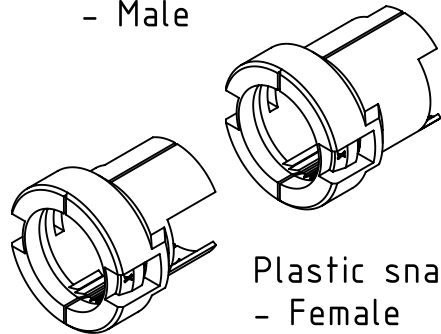

1 2 3 4 5 6

Plastic snap ring
- Male

Plastic snap ring
- Female

	 All Dimensions in mm Original Size DIN A4	Scale 2:1	Free size tol.		Ref.	
	 All rights reserved Department EL PD - DE	Created by KLASSEN	Inspected by RIEPE	Standardisation RUETERA	Date 2017-02-03	State Final Release
HARTING Electric GmbH & Co. KG D-32339 Espelkamp		Title Han M23 ComLock Hood 7-12 mm			Doc-Key / ECM-Nr. 100708742/UGD/000/A 500000114.713	
		Type TB	Number 09 15 100 0492		Rev. A	Page 1/1