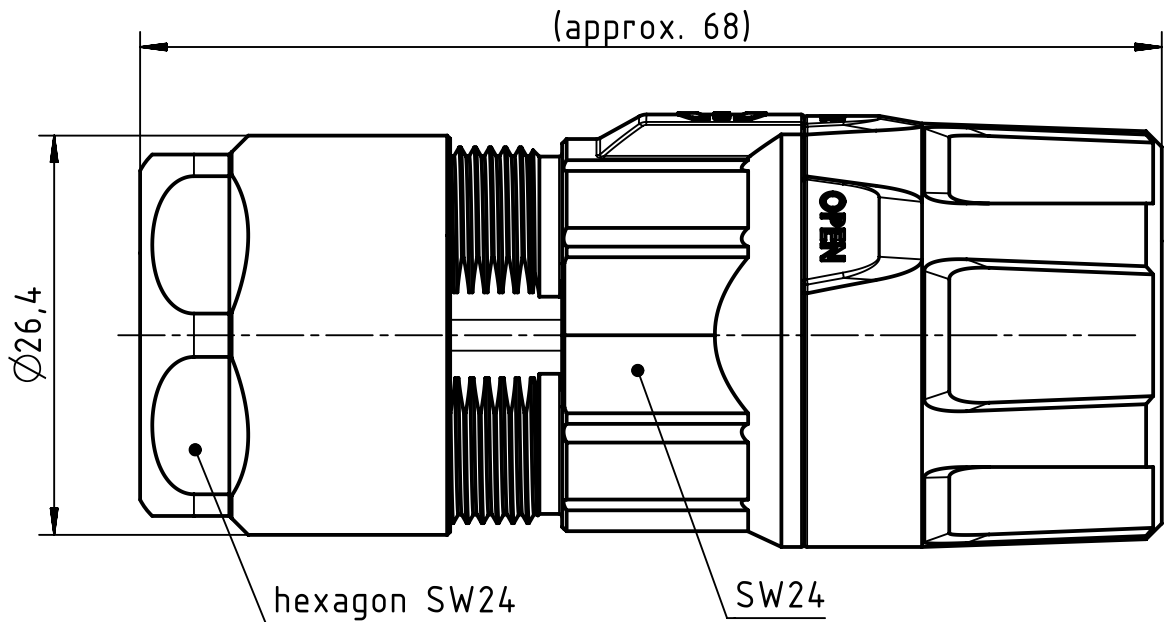

1 2 3 4 5 6

Plastic snap ring
- Male

Plastic snap ring
- Female

	 All Dimensions in mm Original Size DIN A4	Scale 2:1	Free size tol.		Ref.	
	 All rights reserved Department EL PD - DE	Created by KLASSEN	Inspected by RIEPE	Standardisation RUETERA	Date 2017-02-03	State Final Release
HARTING Electric GmbH & Co. KG D-32339 Espelkamp		Title Han M23 ComLock Hood 7-12 mm			Doc-Key / ECM-Nr. 100708742/UGD/000/A 500000114.713	
		Type TB	Number 09 15 100 0492		Rev. A	Page 1/1