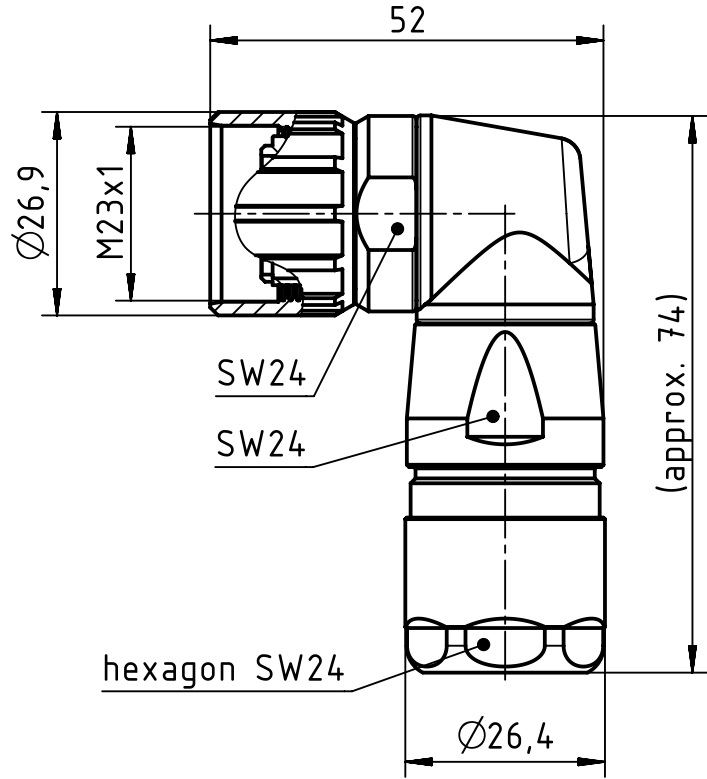

Distance sleeve - Female

Distance sleeve - Male

	All rights reserved Department EL PD - DE	All Dimensions in mm Original Size DIN A4		Scale 1:1	Free size tol.	Ref.	
		Created by KLASSEN P	Inspected by RIEPE	Standardisation TIEMANNA	Date 2017-02-01	State Final Release	
HARTING Electric GmbH & Co. KG D-32339 Espelkamp		Title Han M23 Hood angled 7 - 12mm				Doc-Key / ECM-Nr. 100704829/UGD/001/A 500000113681	
		Type TB	Number 09 15 100 0602			Rev. A	Page 1/1