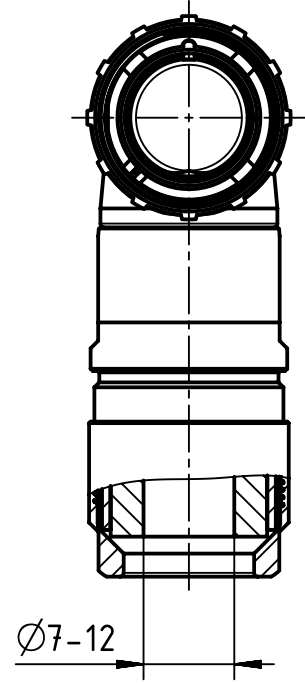

Distance sleeve - Female

Distance sleeve - Male

	All rights reserved Department EL PD - DE	All Dimensions in mm Original Size DIN A4		Scale 1:1	Free size tol.	Ref.	
		Created by KLASSEN P	Inspected by RIEPE	Standardisation TIEMANNA	Date 2017-02-01	State Final Release	
HARTING Electric GmbH & Co. KG D-32339 Espelkamp		Title Han M23 Hood angled 7 - 12mm				Doc-Key / ECM-Nr. 100704829/UGD/001/A 500000113681	
		Type TB	Number 09 15 100 0602			Rev. A	Page 1/1