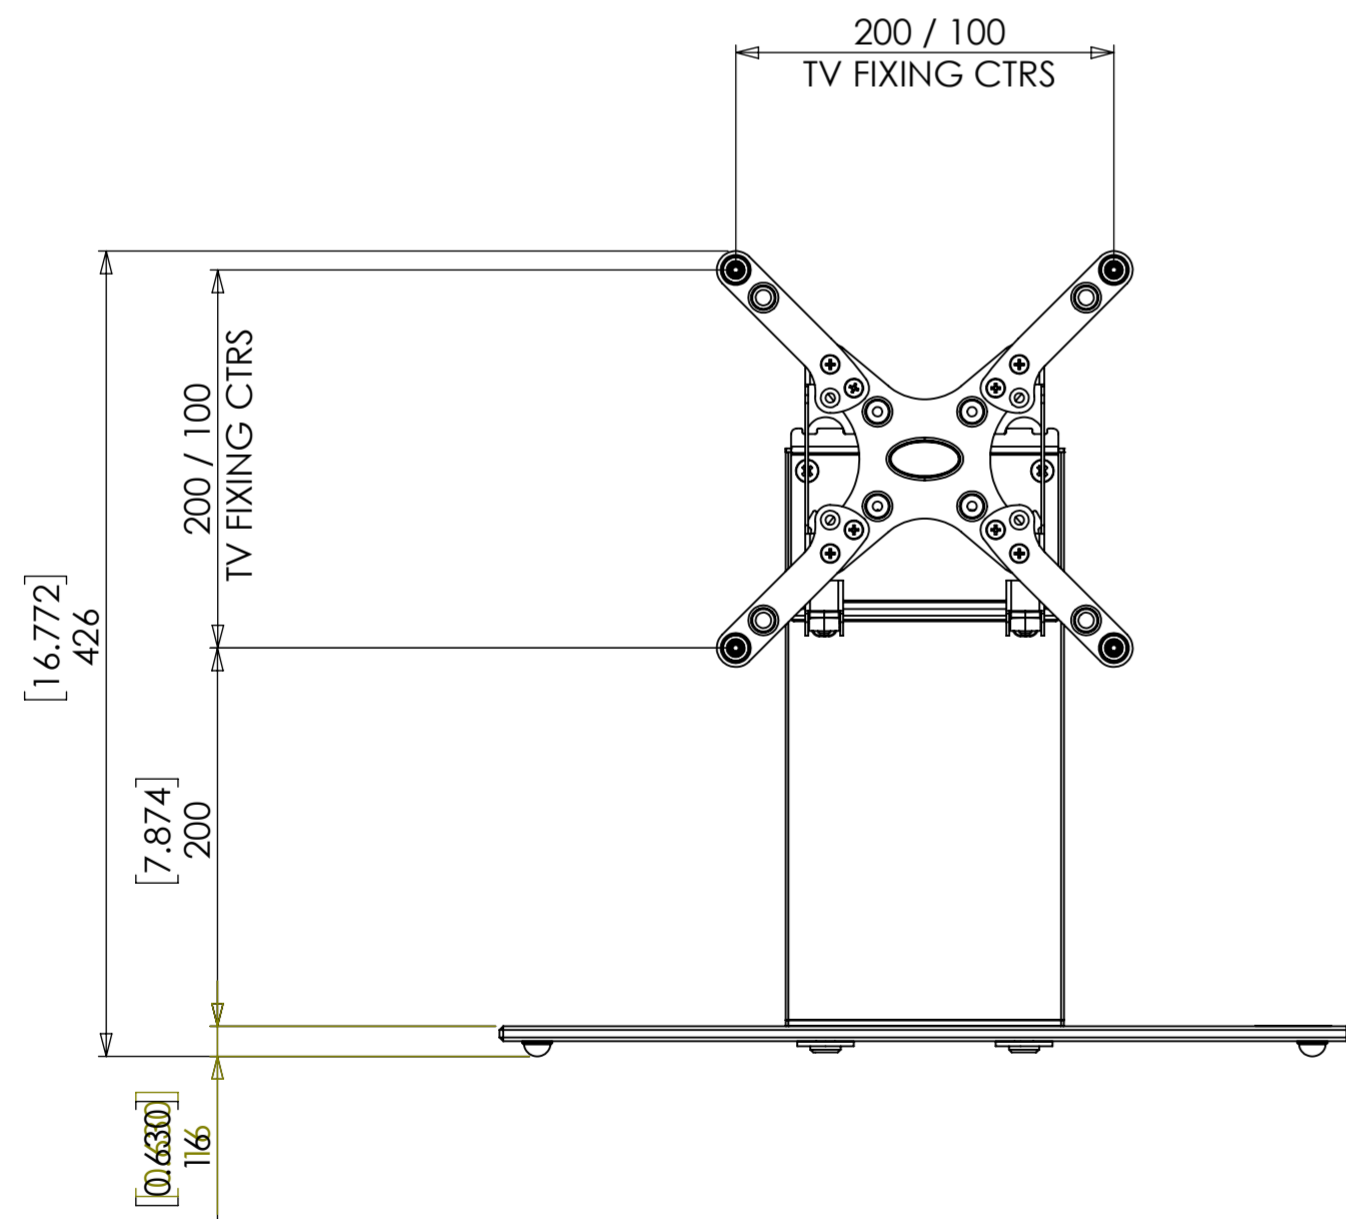

ALTERNATE VESA CONFIGURATION

PRODUCT WEIGHT 3697.19 grams
(AS SHOWN WITHOUT PACKAGING AND FIXINGS)