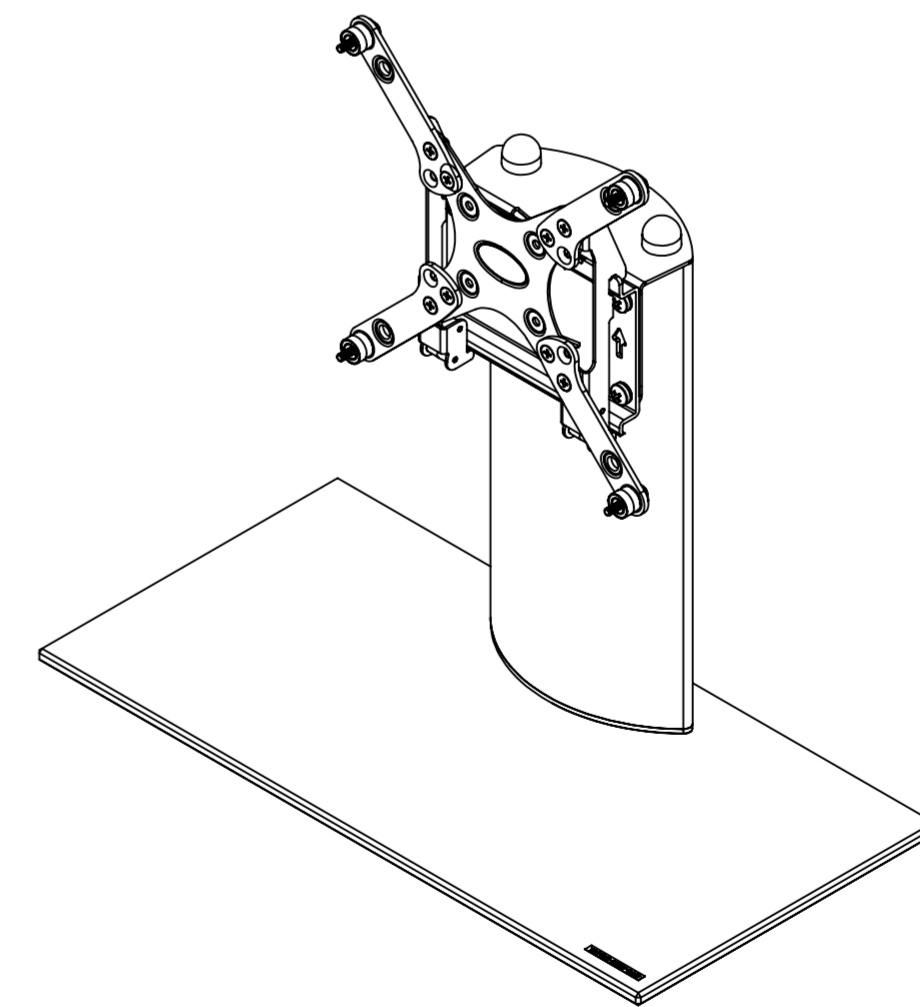

ALTERNATE VESA CONFIGURATION

PRODUCT WEIGHT 3697.19 grams
(AS SHOWN WITHOUT PACKAGING AND FIXINGS)