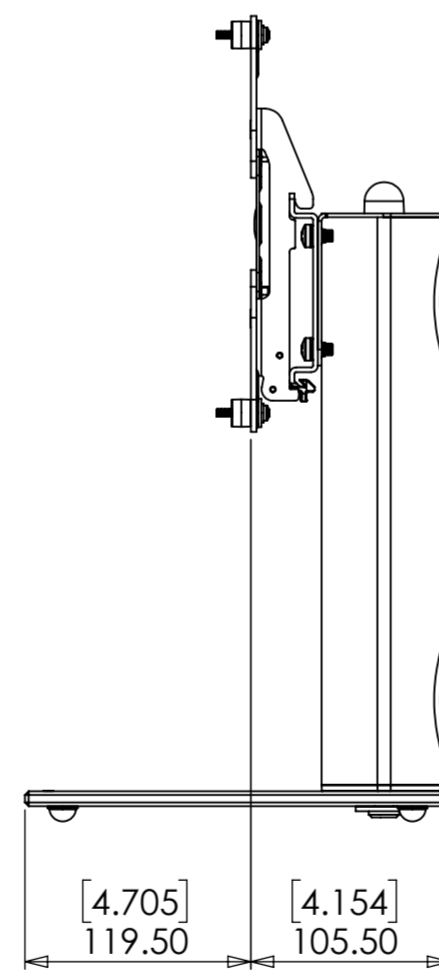

ALTERNATE VESA CONFIGURATION

PRODUCT WEIGHT 3697.19 grams
(AS SHOWN WITHOUT PACKAGING AND FIXINGS)