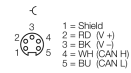

**passive junction**  
**Passive junction box**  
**JBBS-57-E811-VM**

- **Passive junction, 8-port**
- **Protection class IP67**
- **1 × 7/8" male connector**
- **1 × 7/8" female connector**
- **M12 × 1 female connector**