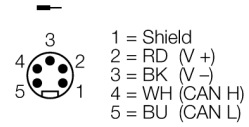

**passive junction**  
**Passive junction box**  
**JBBS-57-E811-VM**

- **Passive junction, 8-port**
- **Protection class IP67**
- **1 × 7/8" male connector**
- **1 × 7/8" female connector**
- **M12 × 1 female connector**