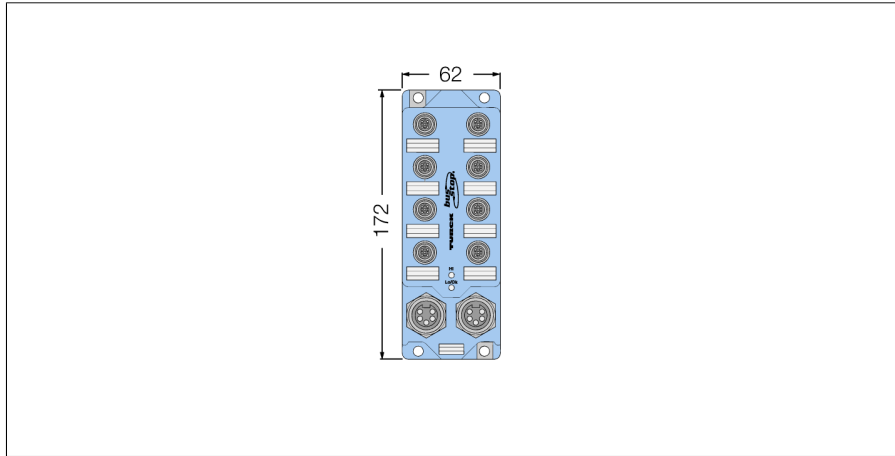

**passive junction**  
**Passive junction box**  
**JBBS-57-E811-VM**

- **Passive junction, 8-port**
- **Protection class IP67**
- **1 × 7/8" male connector**
- **1 × 7/8" female connector**
- **M12 × 1 female connector**

**Type designation**  
Ident no.

**JBBS-57-E811-VM**  
6602068