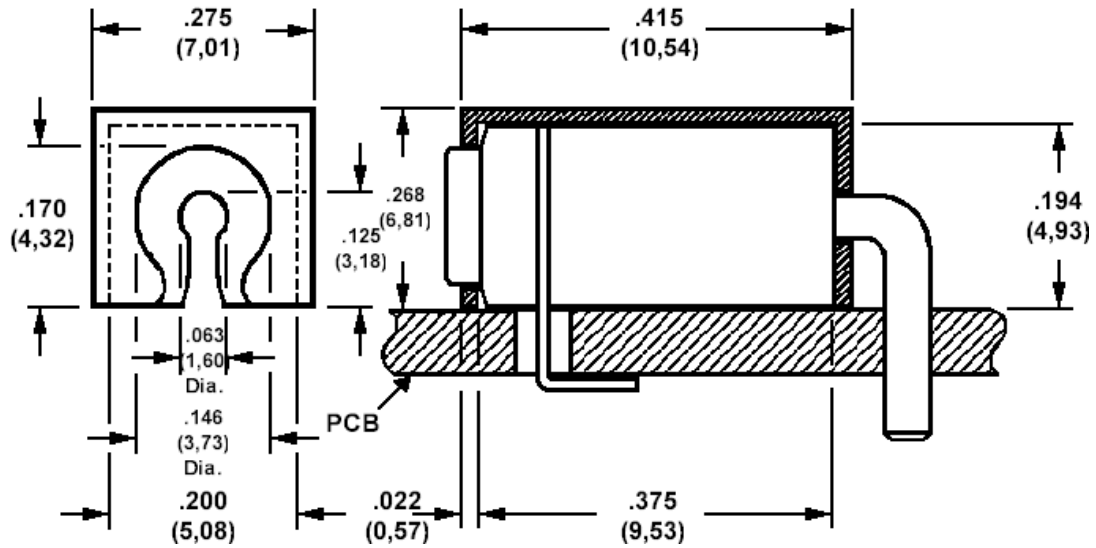

506-4488 Snap on colour coded cover for 450-3888 test points

How to order code
506-4488-01-00-XX
 Basic Part No XX = Colour

| MATERIALS | |
|-----------|-------|
| Insulator | Nylon |

| XX - COLOURS | | | | | | | | | |
|--------------|-------|------------|--------|--------|-------|-------------|--------|------|--------------|
| -10 | -11 | -12 | -13 | -14 | -15 | -16 | -17 | -18 | -19 |
| Black | Brown | Red | Orange | Yellow | Green | Blue | Violet | Grey | White |