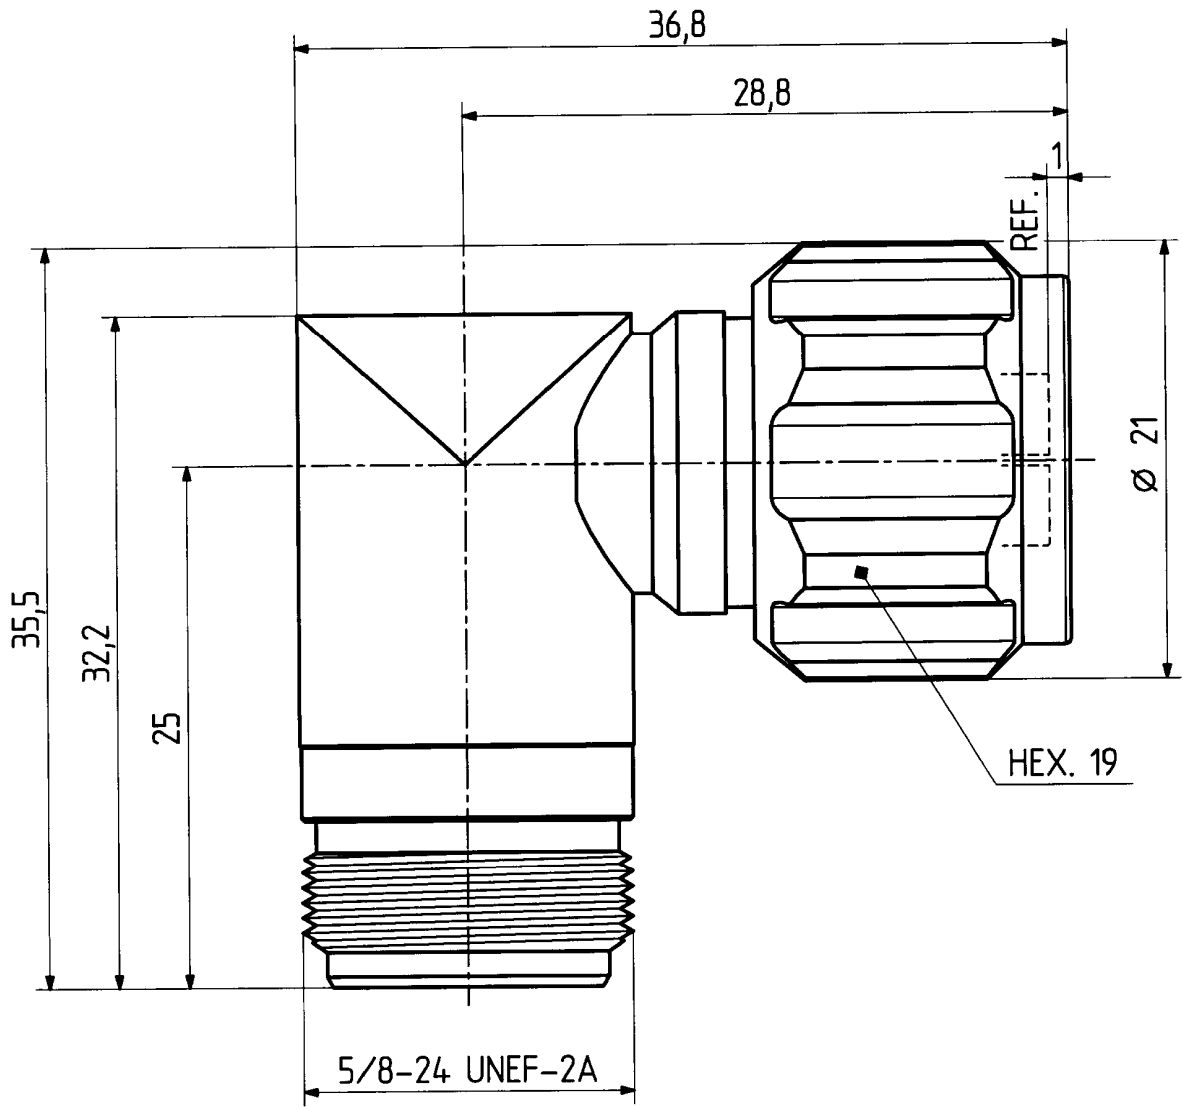

	date	sign
drawn	02.08.00	4515/CHU
checked	28.8.00	4726/CH
approved	28.8.00	4726/CH

H+S 701 448.05

scale

3:1

HUBER + SUHNER RFX

dimensions in mm

drawing number

4.13.23212

Index

d

OZ drawing : OZ.94.4.13.1033