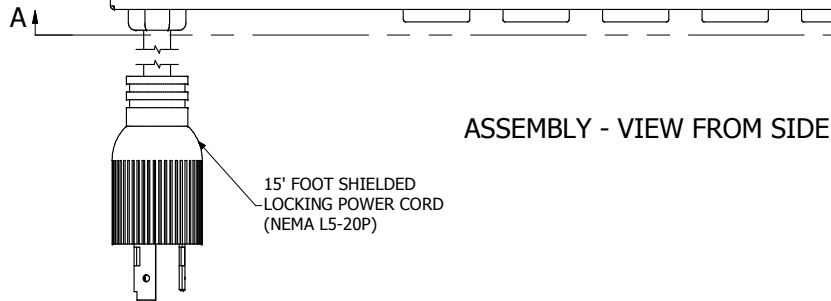

ISOMETRIC VIEW

ASSEMBLY - VIEW FROM END

<b>1589H8D1BKRRV</b>
Finish - Front - Black Painted Steel
Back - Black Painted Steel
Shielded Cord - 100% Aluminum Foil Coverage - 20 Gauge Drain Wire
Rated - 125 VAC, 60 Hz, 20 Amps
Approvals - cURus Recognized Standard UL1363 C22.2 No. 308-14