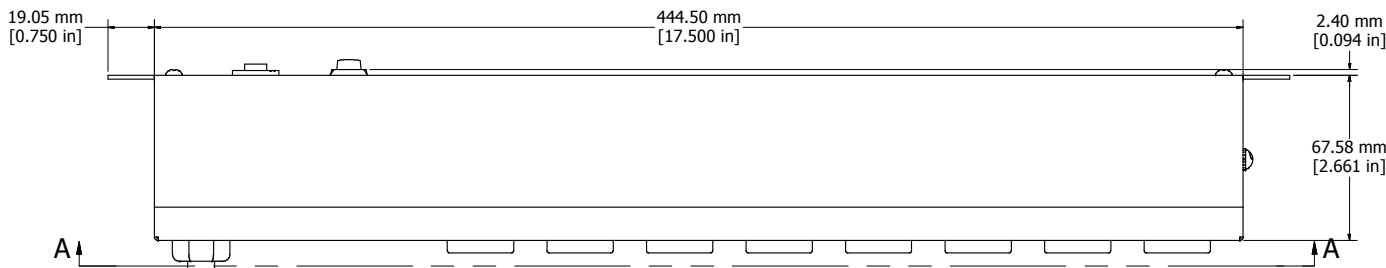

ISOMETRIC VIEW

ASSEMBLY - VIEW FROM END

<b>1589H8D1BKRRV</b>
Finish - Front - Black Painted Steel
Back - Black Painted Steel
Shielded Cord - 100% Aluminum Foil Coverage - 20 Gauge Drain Wire
Rated - 125 VAC, 60 Hz, 20 Amps
Approvals - cURus Recognized Standard UL1363 C22.2 No. 308-14