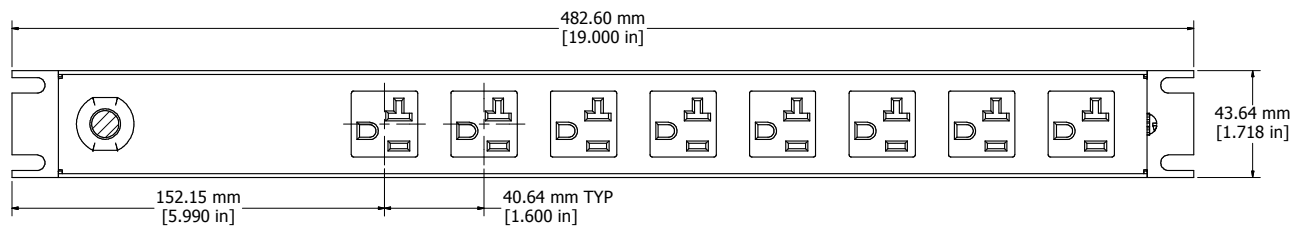

ISOMETRIC VIEW

ASSEMBLY - VIEW FROM END

<b>1589H8D1BKRRV</b>
Finish - Front - Black Painted Steel
Back - Black Painted Steel
Shielded Cord - 100% Aluminum Foil Coverage - 20 Gauge Drain Wire
Rated - 125 VAC, 60 Hz, 20 Amps
Approvals - cURus Recognized Standard UL1363 C22.2 No. 308-14