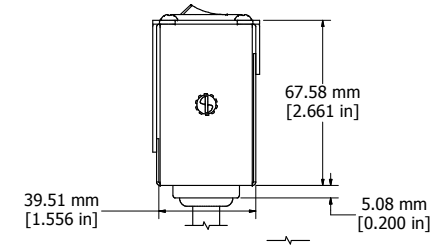

ISOMETRIC VIEW

ASSEMBLY - VIEW FROM END

<b>1589H8D1BKRRV</b>
Finish - Front - Black Painted Steel
Back - Black Painted Steel
Shielded Cord - 100% Aluminum Foil Coverage - 20 Gauge Drain Wire
Rated - 125 VAC, 60 Hz, 20 Amps
Approvals - cURus Recognized Standard UL1363 C22.2 No. 308-14