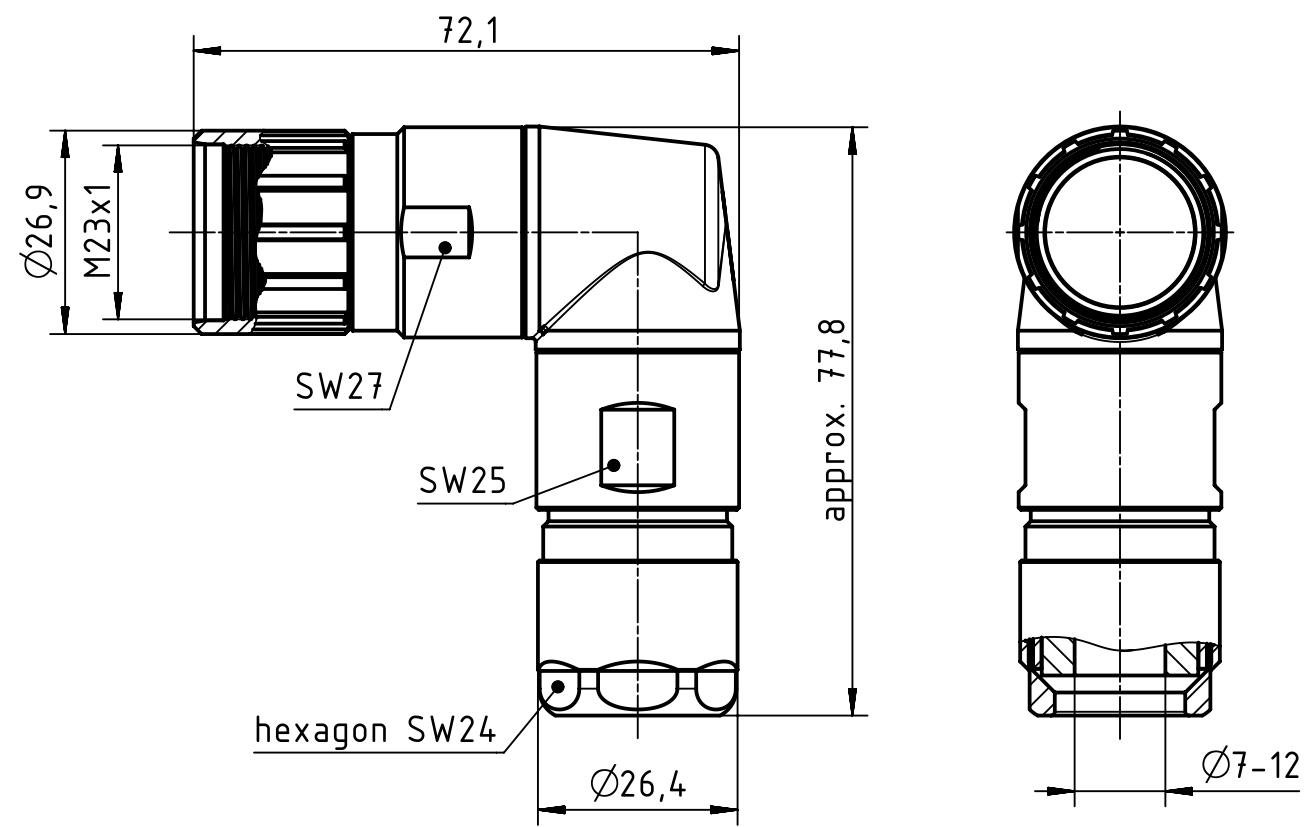

1 2 3 4 5 6

A

B

C

D

	All rights reserved Department EL PD - DE	All Dimensions in mm Original Size DIN A4		Scale 1:1	Free size tol.	Ref.	
		Created by HELLMANN	Inspected by RIEPE	Standardisation TIEMANNA	Date 2017-09-12	State Final Release	
HARTING Electric GmbH & Co. KG D-32339 Espelkamp		Title Han M23 P Hood angl. 7-12mm rotatable				Doc-Key / ECM-Nr. 100735697/UGD/001/A 500000124813	
		Type TB	Number 09 15 600 0603			Rev. A	Page 1/1