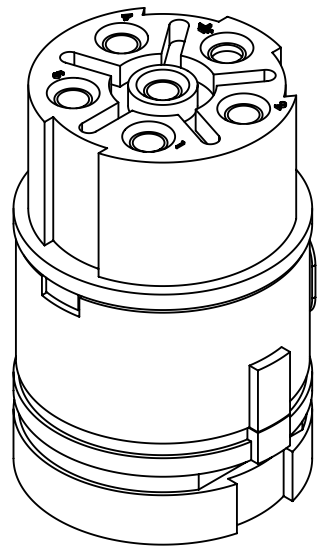

upper part, female

bottom part, female

	All rights reserved Department EL PD - DE	All Dimensions in mm Original Size DIN A4		Scale 2:1	Free size tol.	Ref.
		HARTING Electric GmbH & Co. KG D-32339 Espelkamp	Created by HELLMANN	Inspected by RIEPE	Standardisation TIEMANNA	Date 2017-09-07
Title Han M23 P 5+PE Female -C						Doc-Key / ECM-Nr. 100736783/UGD/000/A 500000124805
Type TB				Number 09 15 606 3101		Rev. A
						Page 1/1