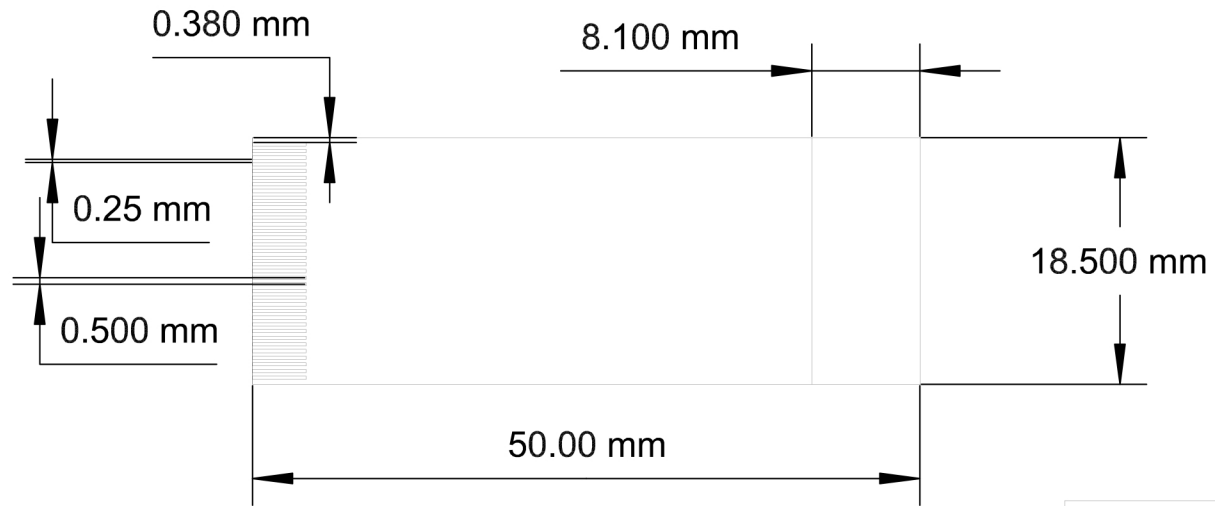

design • manufacture • supply

Front

Back

Midas Components			
TITLE			
MCFFC36WB50-1963			
SIZE	CAGE CODE	DWG NO	REV
A4			
SCALE			SHEET