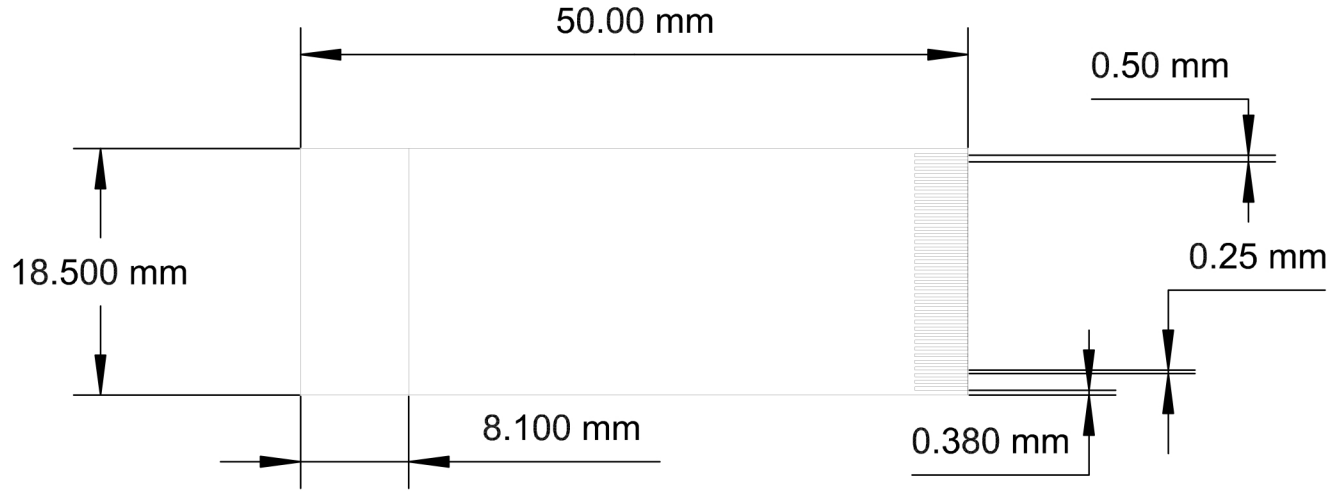

design • manufacture • supply

Front

Back

Midas Components			
TITLE			
MCFFC36WB50-1963			
SIZE	CAGE CODE	DWG NO	REV
A4			
SCALE			SHEET