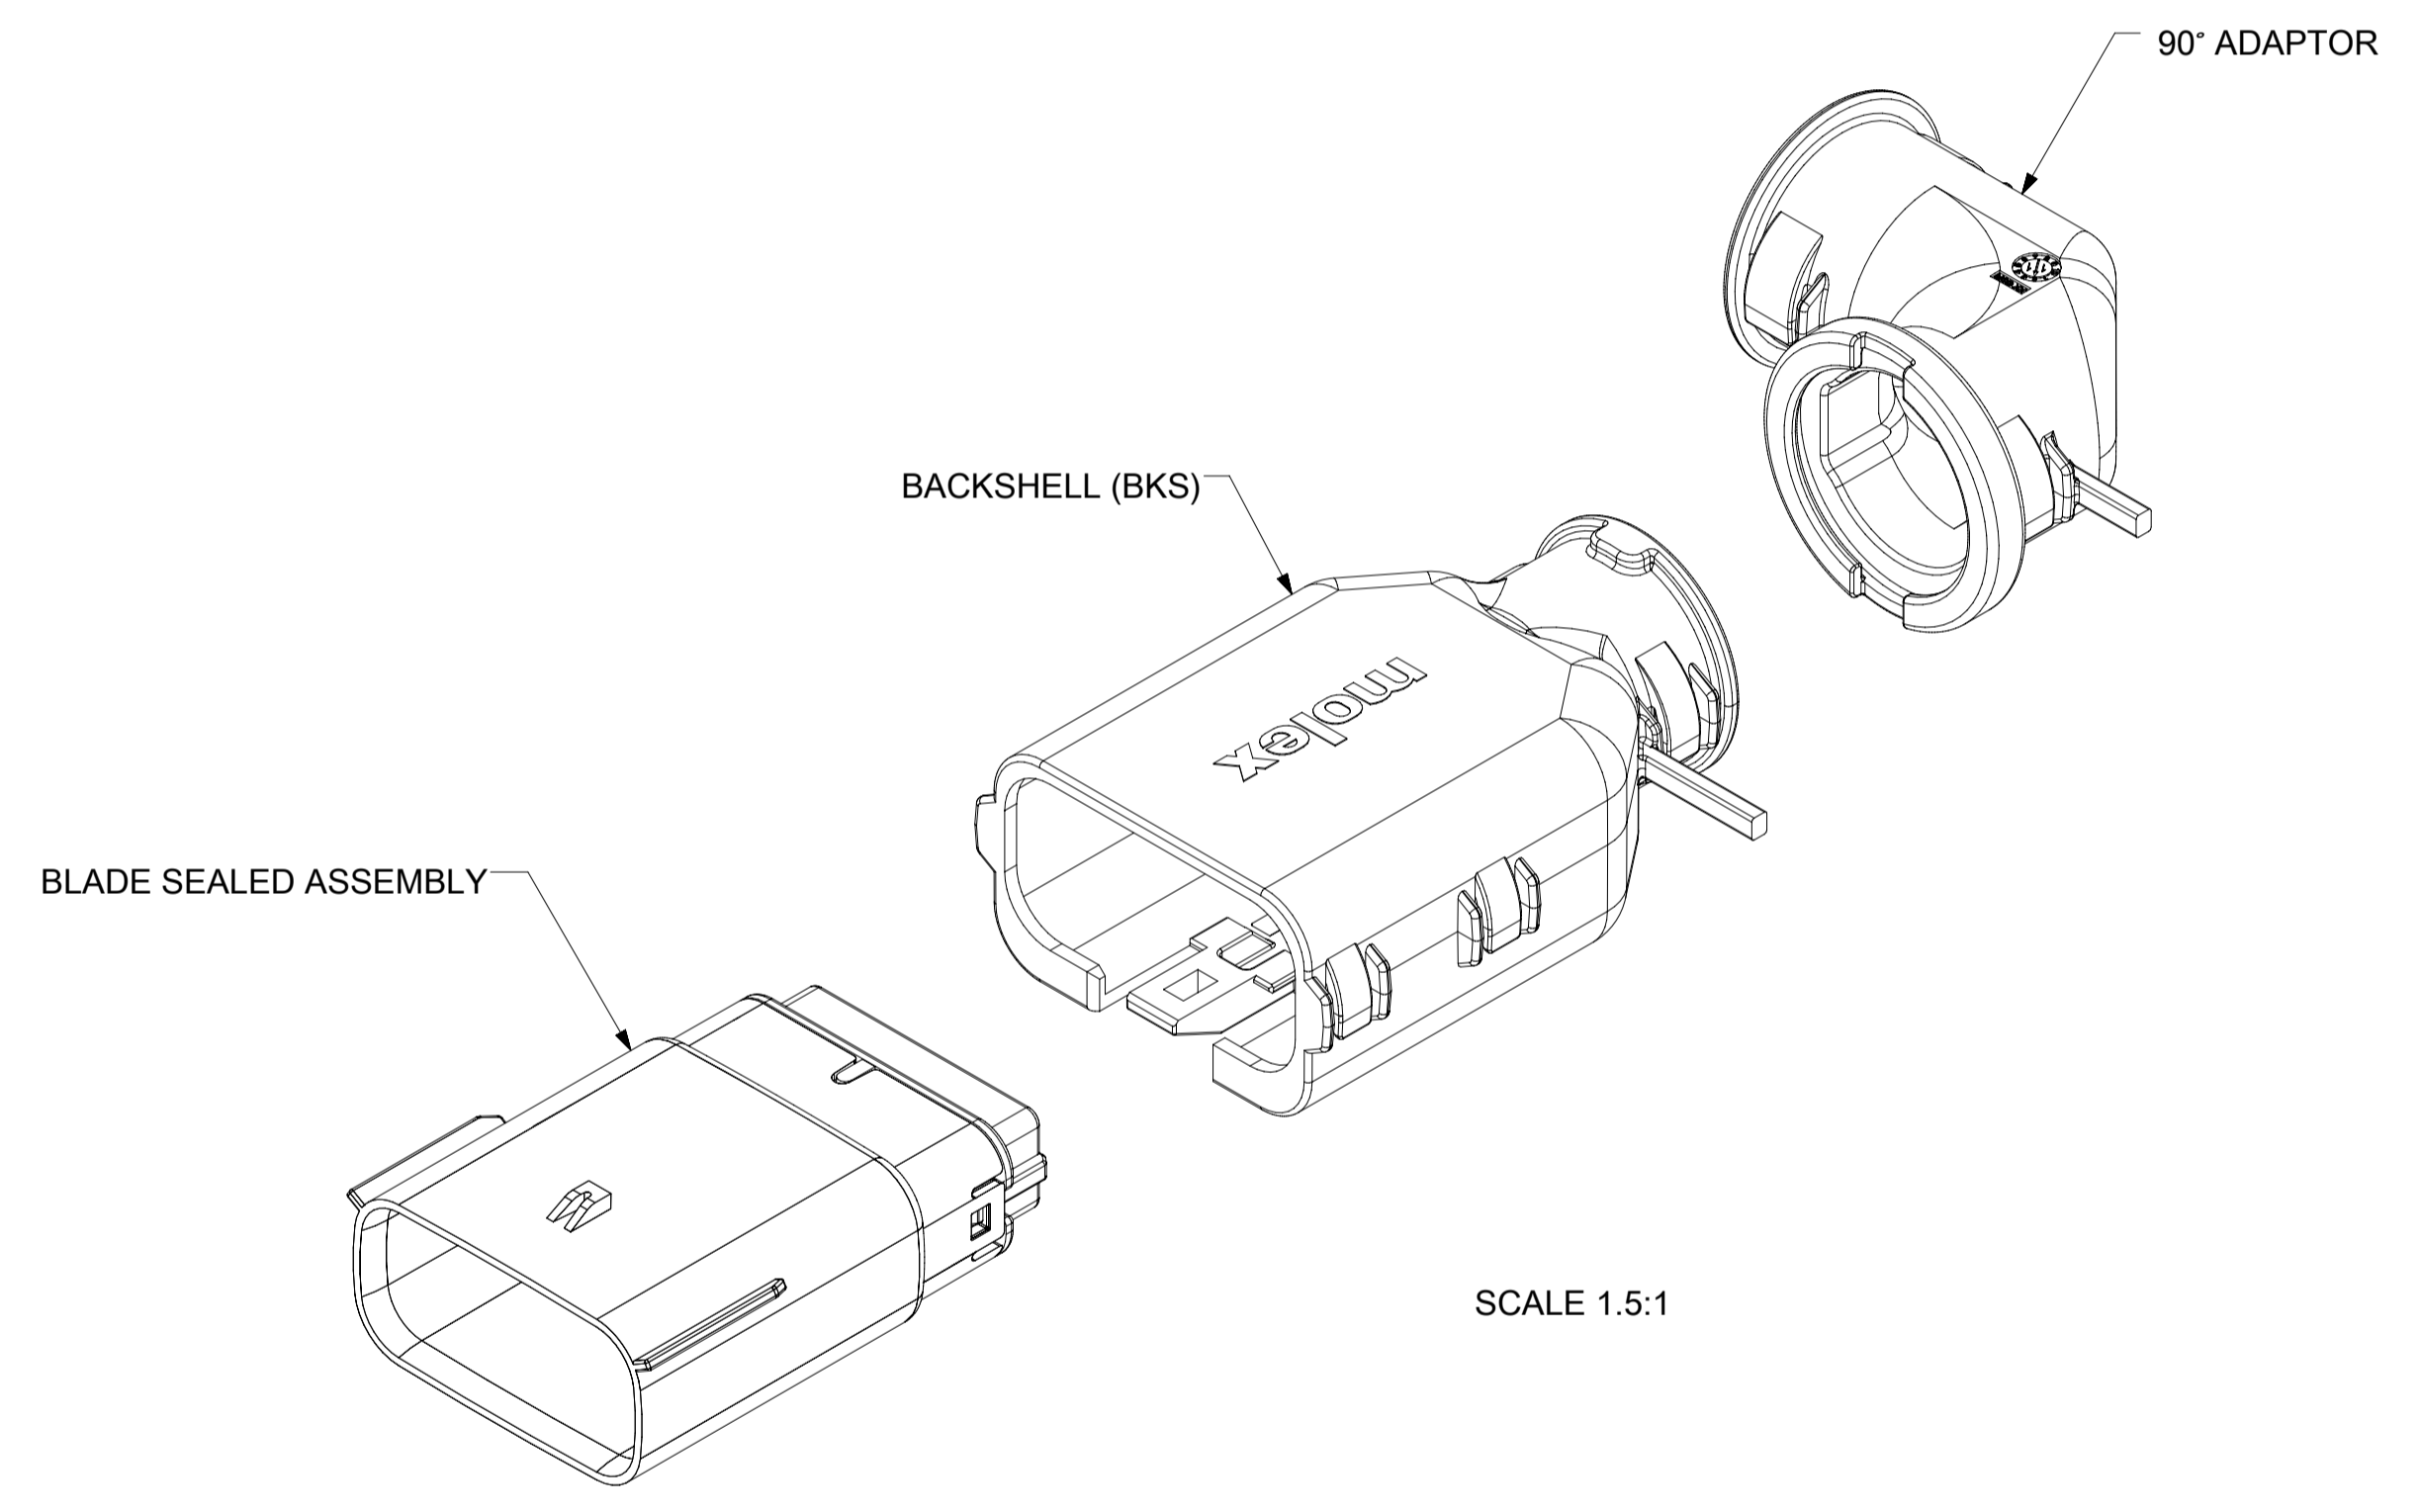

BACKSHELL CUSTOMER MODEL NUMBER LEGEND

- 34950-XXXX
2. CUSTOMER MODEL COMPONENTS
     - 0 - SCHLEMMER BACKSHELL ONLY
     - 1 - SCHLEMMER BACKSHELL & MX150 HOUSING KEY A ASSEMBLY
     - 2 - SCHLEMMER BACKSHELL & MX150 HOUSING KEY B ASSEMBLY
     - 3 - SCHLEMMER BACKSHELL & MX150 HOUSING KEY C ASSEMBLY
     - 4 - SCHLEMMER BACKSHELL & MX150 HOUSING KEY D ASSEMBLY
     - 5 - MOLEX BACKSHELL ONLY
     - 6 - MOLEX BACKSHELL & MX150 HOUSING KEY A ASSEMBLY
     - 7 - MOLEX BACKSHELL & MX150 HOUSING KEY B ASSEMBLY
     - 8 - MOLEX BACKSHELL & MX150 HOUSING KEY C ASSEMBLY
     - 9 - MOLEX BACKSHELL & MX150 HOUSING KEY D ASSEMBLY
   - BACKSHELL FEATURES
     - 1 - WITH RIBS
     - 2 - WITHOUT RIBS
     - 3 - 90° ADAPTOR
   - MX150 CIRCUIT SIZE 04, 06, 08, 12, 16, 20