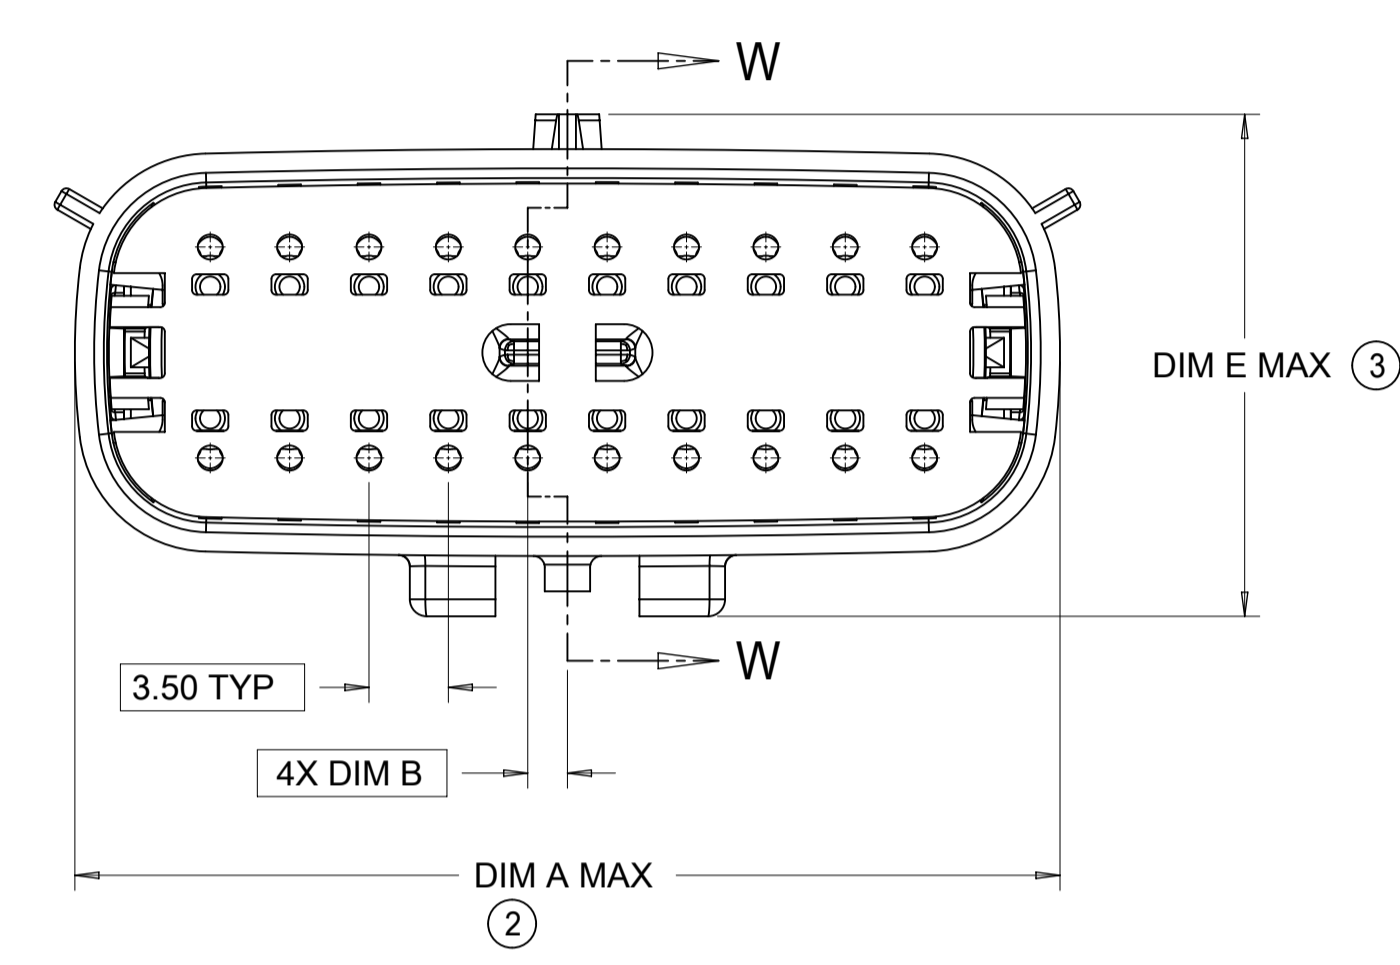

2X10 - STANDARD (STD)

2X10 - UL V0*

UL V0 UNIQUE FEATURE
Partial1
SCALE 10:1

* MINOR GEOMETRY CHANGE THAN STANDARD CONFIGURATION.
SEE NOTE 2a FOR MORE INFORMATION

SYMBOLS	THIS DRAWING CONTAINS INFORMATION THAT IS PROPRIETARY TO MOLEX ELECTRONIC TECHNOLOGIES, LLC AND SHOULD NOT BE USED WITHOUT WRITTEN PERMISSION		CURRENT REV DESC:		molex
	DIMENSION UNITS	SCALE			
▽ = 0	mm	1.5:1	EC NO: 171650		MX150 BLADE DUAL ROW SEALED ASSEMBLY MAT SEAL
▽ = 0	GENERAL TOLERANCES (UNLESS SPECIFIED)		DRWN: PMANJUNATHAC 2018/01/03		
▽ = 0	ANGULAR TOL ± 1.0°		CHK'D: MVANSLAMBROU 2018/02/16		
▽ = 0	4 PLACES ±		APPR: MVANSLAMBROU 2018/02/16		
▽ = 0	3 PLACES ±		INITIAL REVISION:		
▽ = 0	2 PLACES ± 0.1		DRWN: APROFFITT 2014/04/28		
▽ = 0	1 PLACE ± 0.2		APPR: VKOSHY 2014/05/14		
▽ = 0	0 PLACES ±		THIRD ANGLE PROJECTION		
▽ = 0	DRAFT WHERE APPLICABLE MUST REMAIN WITHIN DIMENSIONS		DRAWING	SERIES	DOCUMENT NUMBER
			A1-SIZE	33482	SD-33482-0001
					DOC TYPE DOC PART REVISION
					PSD 001 E2
					PRODUCT CUSTOMER DRAWING
					CUSTOMER
					GENERAL MARKET
					SHEET NUMBER
					2 OF 11

SHEET DESCRIPTION
KEY CONFIGURATIONS CONT.

2X6

KEY A

KEY B

KEY C

KEY D

2X8

KEY A

KEY B

KEY C

KEY D

2X10

KEY A

KEY B

KEY C

KEY D

SHEET DESCRIPTION	
BLADE SEALED ASSEMBLY	

DESCRIPTION	DIMENSIONS				
	A	B	C	D	E
2X2	15.54	1.75	24.40	54.45	22.23
2X3 STANDARD	19.04	3.50	26.21	54.45	22.23
2X3 LENGTHENED	19.04	3.50	26.21	56.45	22.23
2X4	22.54	1.75	27.21	54.45	22.23
2X6	29.54	1.75	32.27	54.45	22.23
2X8	36.54	1.75	38.88	54.45	22.23
2X10	43.64	1.75	45.65	54.45	22.05