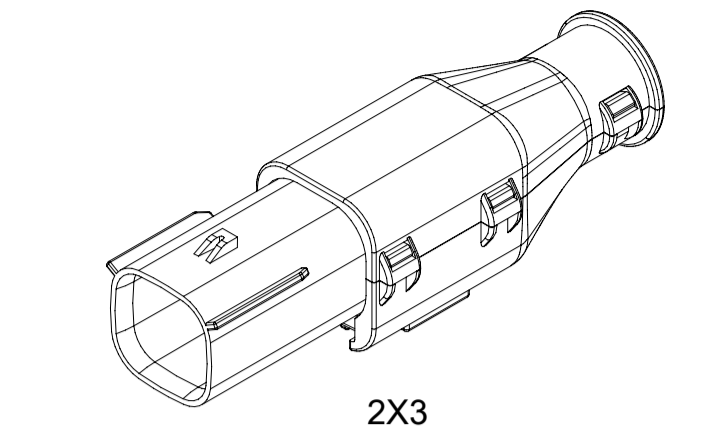

SHEET DESCRIPTION
BACKSHELL NOTES

BACKSHELL NOTES: VALID UNLESS OTHERWISE SPECIFIED

1. GENERAL:

a. APPLICATION SPECIFICATION SEE: AS-34951-001

- -DESIGNED TO MATE WITH BLADE SEALED ASSEMBLY SPECIFIED IN MOLEX DRAWING SD-33482-0001.
- -SYSTEM TO BE USED WITH WIRE WITHIN DIAMETER RANGE OF 1.2mm TO 2.69mm.
- -COMPONENTS ARE OPTIONAL AND MUST BE PURCHASED SEPERATELY.
- -DESIGN IS OWNED BY SCHLEMMER FOR SCHLEMMER BACKSHELL.
- -DESIGN IS OWNED BY MOLEX FOR MOLEX BACKSHELL.
- -90° ADAPTOR DESIGN IS OWNED BY MOLEX.
- -FOR ADDITIONAL INFORMATION SEE THE BACKSHELL COMPONENT DRAWING SD-34950-0001.