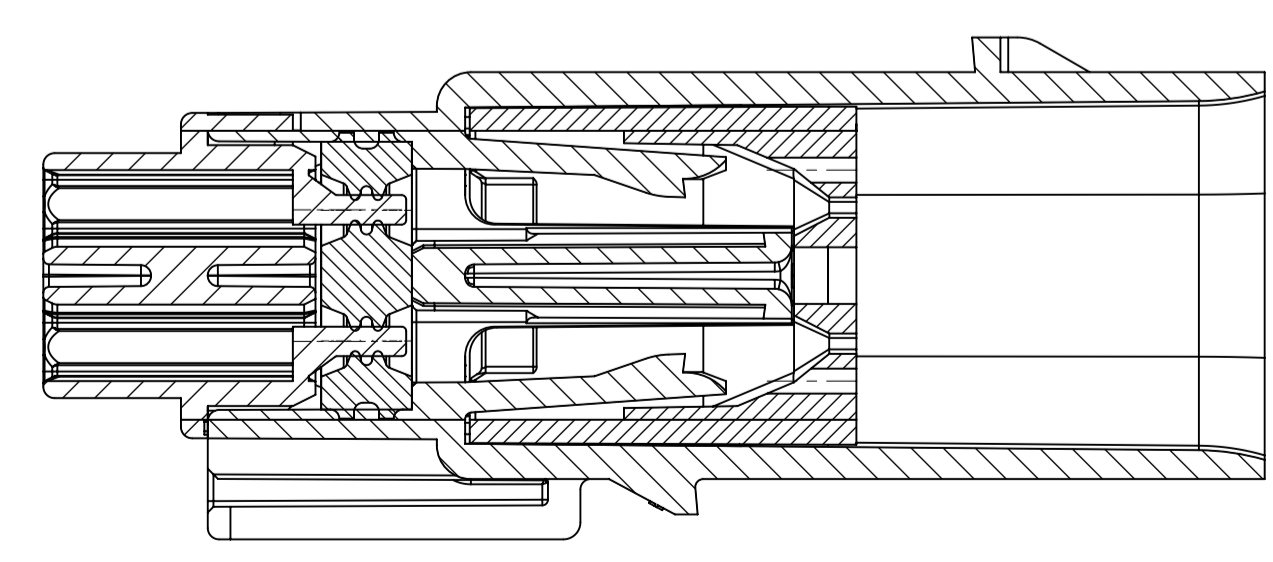

PRIMARY LOCK REINFORCEMENT (PLR) SHOWN IN FINAL-LOCK POSITION

SECTION V-V

SYMBOLS THIS DRAWING CONTAINS INFORMATION THAT IS PROPRIETARY TO MOLEX ELECTRONIC TECHNOLOGIES, LLC AND SHOULD NOT BE USED WITHOUT WRITTEN PERMISSION DIMENSION UNITS: mm SCALE: 3:1 GENERAL TOLERANCES (UNLESS SPECIFIED): ANGULAR TOL: ± 1.0° 4 PLACES: ± 3 PLACES: ± 2 PLACES: ± 0.1 1 PLACE: ± 0.2 0 PLACES: ± DRAFT WHERE APPLICABLE MUST REMAIN WITHIN DIMENSIONS	CURRENT REV DESC:		 MX150 BLADE DUAL ROW SEALED ASSEMBLY MAT SEAL			
	EC NO: 171650 DRWN: PMANJUNATHAC 2018/01/03 CHK'D: MVANSLAMBROU 2018/02/16 APPR: MVANSLAMBROU 2018/02/16				PRODUCT CUSTOMER DRAWING	
	INITIAL REVISION: DRWN: APROFFITT 2014/04/28 APPR: VKOSHY 2014/05/14		DOCUMENT NUMBER SD-33482-0001	DOC TYPE PSD	DOC PART 001	
	THIRD ANGLE PROJECTION	DRAWING A1-SIZE	SERIES 33482	MATERIAL NUMBER CUSTOMER GENERAL MARKET	REVISION E2 SHEET NUMBER 5 OF 11	

DOCUMENT STATUS	P1	RELEASE DATE	2018/02/16 22:02:26