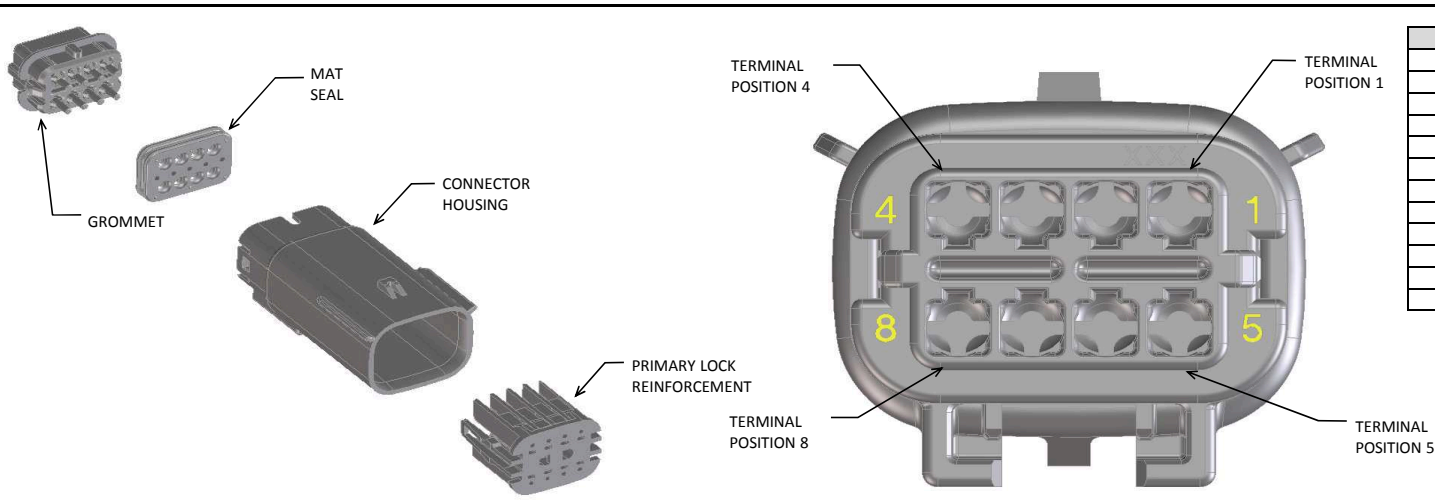

MX150 2X4 BLADE SEALED ASSEMBLY MAT SEAL
BOM AND PIN OUT SHEET

ABBREVIATION	DESCRIPTION	COLOR	MATERIAL
A-BLK	HOUSING, KEYING OPTION A	BLACK	SPS/NYLON GF20
B-LG	HOUSING, KEYING OPTION B	LIGHT GRAY	SPS/NYLON GF20
C-BR	HOUSING, KEYING OPTION C	BROWN	SPS/NYLON GF20
D-GR	HOUSING, KEYING OPTION D	GREEN	SPS/NYLON GF20
C-DG	HOUSING, KEYING OPTION C	DARK GRAY	SPS/NYLON GF20
D-SG	HOUSING, KEYING OPTION D	STONE GRAY	SPS/NYLON GF20
A-YW	HOUSING, KEYING OPTION A	YELLOW	SPS/NYLON GF20
GCP	GROMMET CAP (PLUGGED)	BLACK	SPS/NYLON GF20
GCO	GROMMET CAP (OPEN)	BLACK	SPS/NYLON GF20
PLR	PLR	NATURAL	SPS/NYLON GF20
M-R	MAT SEAL	RUST RED	INHERENTLY LUBRICATED SILICONE
M-B	MAT SEAL	ROYAL BLUE	INHERENTLY LUBRICATED SILICONE

FOR ADDITIONAL INFORMATION SEE SD-33482-0001