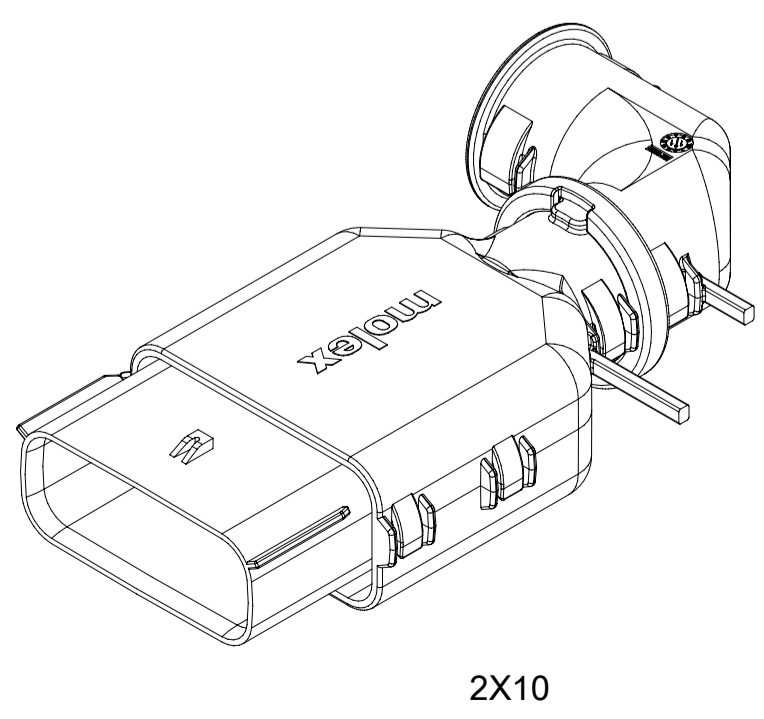

SHEET DESCRIPTION
BACKSHELL NOTES

BACKSHELL NOTES: VALID UNLESS OTHERWISE SPECIFIED

1. GENERAL:

a. APPLICATION SPECIFICATION SEE: AS-34951-001

- -DESIGNED TO MATE WITH BLADE SEALED ASSEMBLY SPECIFIED IN MOLEX DRAWING SD-33482-0001.
- -SYSTEM TO BE USED WITH WIRE WITHIN DIAMETER RANGE OF 1.2mm TO 2.69mm.
- -COMPONENTS ARE OPTIONAL AND MUST BE PURCHASED SEPERATELY.
- -DESIGN IS OWNED BY SCHLEMMER FOR SCHLEMMER BACKSHELL.
- -DESIGN IS OWNED BY MOLEX FOR MOLEX BACKSHELL.
- -90° ADAPTOR DESIGN IS OWNED BY MOLEX.
- -FOR ADDITIONAL INFORMATION SEE THE BACKSHELL COMPONENT DRAWING SD-34950-0001.