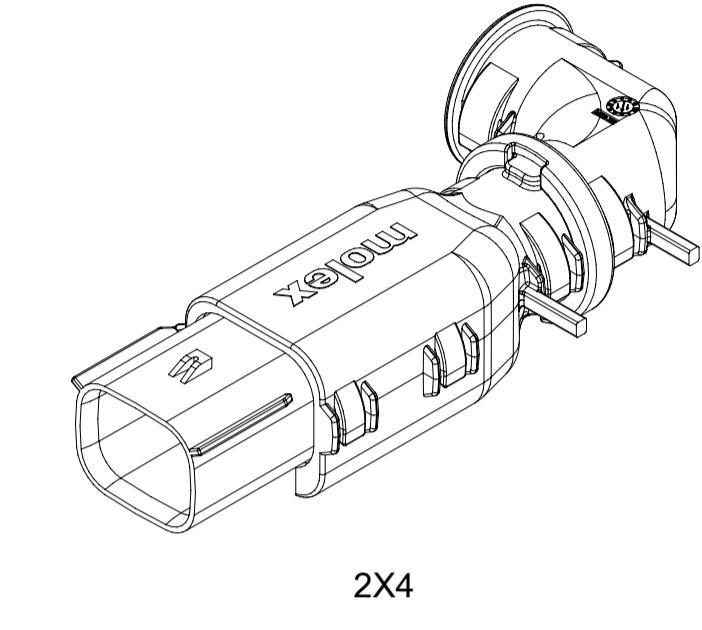

SHEET DESCRIPTION
BACKSHELL NOTES

BACKSHELL NOTES: VALID UNLESS OTHERWISE SPECIFIED

1. GENERAL:

a. APPLICATION SPECIFICATION SEE: AS-34951-001

- -DESIGNED TO MATE WITH BLADE SEALED ASSEMBLY SPECIFIED IN MOLEX DRAWING SD-33482-0001.
- -SYSTEM TO BE USED WITH WIRE WITHIN DIAMETER RANGE OF 1.2mm TO 2.69mm.
- -COMPONENTS ARE OPTIONAL AND MUST BE PURCHASED SEPERATELY.
- -DESIGN IS OWNED BY SCHLEMMER FOR SCHLEMMER BACKSHELL.
- -DESIGN IS OWNED BY MOLEX FOR MOLEX BACKSHELL.
- -90° ADAPTOR DESIGN IS OWNED BY MOLEX.
- -FOR ADDITIONAL INFORMATION SEE THE BACKSHELL COMPONENT DRAWING SD-34950-0001.