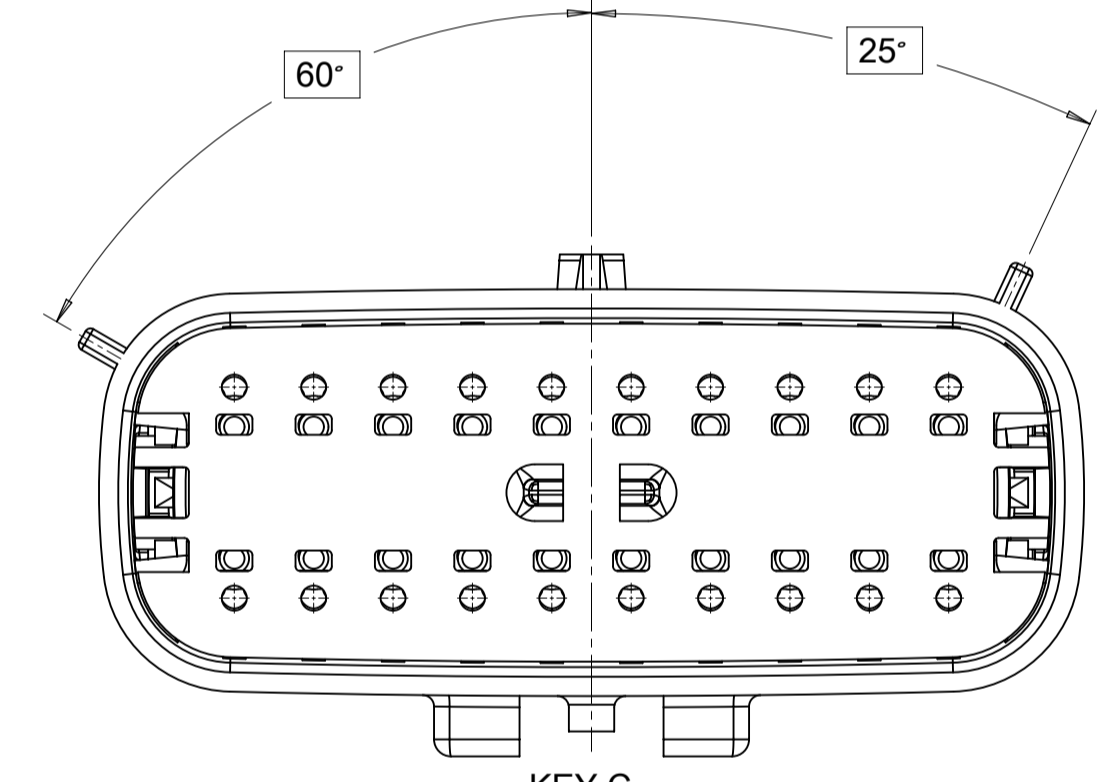

2X10 - STANDARD (STD)

2X10 - UL V0*

UL V0 UNIQUE FEATURE
Partial1
SCALE 10:1

* MINOR GEOMETRY CHANGE THAN STANDARD CONFIGURATION.
SEE NOTE 2a FOR MORE INFORMATION

SYMBOLS	THIS DRAWING CONTAINS INFORMATION THAT IS PROPRIETARY TO MOLEX ELECTRONIC TECHNOLOGIES, LLC AND SHOULD NOT BE USED WITHOUT WRITTEN PERMISSION		CURRENT REV DESC:		molex
	DIMENSION UNITS	SCALE			
▽ = 0	mm	1.5:1	EC NO: 171650		MX150 BLADE DUAL ROW SEALED ASSEMBLY MAT SEAL
▽ = 0	GENERAL TOLERANCES (UNLESS SPECIFIED)		DRWN: PMANJUNATHAC 2018/01/03		
▽ = 0	ANGULAR TOL ± 1.0°		CHK'D: MVANSLAMBROU 2018/02/16		
▽ = 0	4 PLACES ±		APPR: MVANSLAMBROU 2018/02/16		
▽ = 0	3 PLACES ±		INITIAL REVISION:		
▽ = 0	2 PLACES ± 0.1		DRWN: APROFFITT 2014/04/28		
▽ = 0	1 PLACE ± 0.2		APPR: VKOSHY 2014/05/14		
▽ = 0	0 PLACES ±		THIRD ANGLE PROJECTION		
▽ = 0	DRAFT WHERE APPLICABLE MUST REMAIN WITHIN DIMENSIONS		DRAWING	SERIES	DOCUMENT NUMBER
			A1-SIZE	33482	SD-33482-0001
					DOC TYPE DOC PART REVISION
					PSD 001 E2
					PRODUCT CUSTOMER DRAWING
					CUSTOMER
					GENERAL MARKET
					SHEET NUMBER
					2 OF 11

SHEET DESCRIPTION
KEY CONFIGURATIONS CONT.

2X6

KEY A

KEY B

KEY C

KEY D

2X8

KEY A

KEY B

KEY C

KEY D

2X10

KEY A

KEY B

KEY C

KEY D

SHEET DESCRIPTION	
BLADE SEALED ASSEMBLY	

DESCRIPTION	DIMENSIONS				
	A	B	C	D	E
2X2	15.54	1.75	24.40	54.45	22.23
2X3 STANDARD	19.04	3.50	26.21	54.45	22.23
2X3 LENGTHENED	19.04	3.50	26.21	56.45	22.23
2X4	22.54	1.75	27.21	54.45	22.23
2X6	29.54	1.75	32.27	54.45	22.23
2X8	36.54	1.75	38.88	54.45	22.23
2X10	43.64	1.75	45.65	54.45	22.05