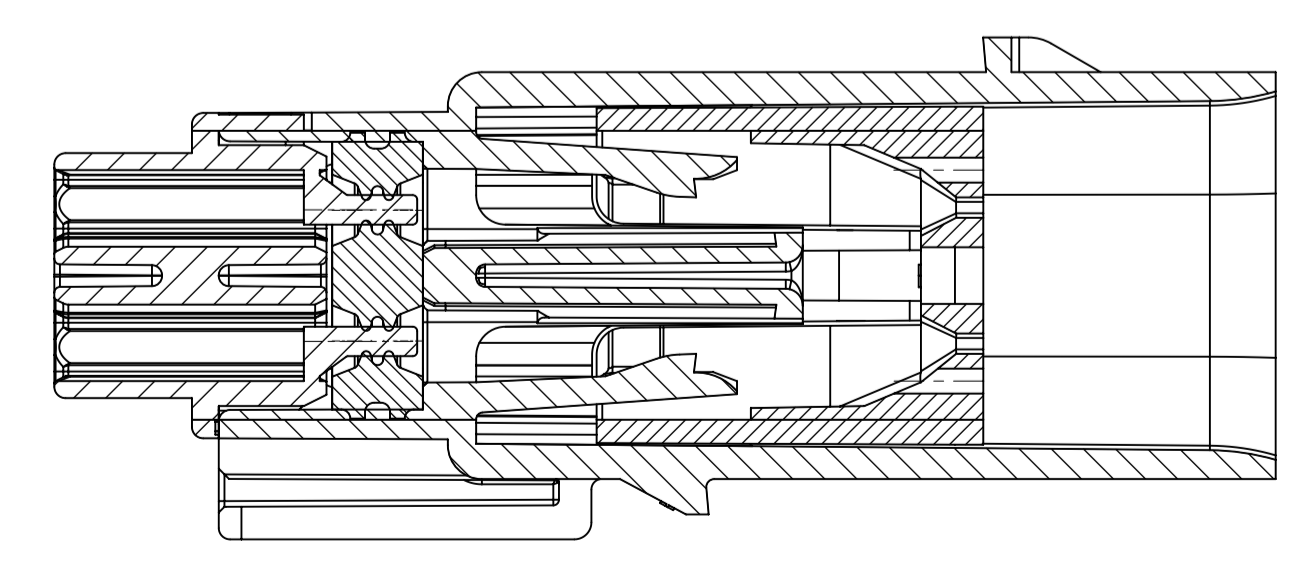

2X10 - STANDARD (STD)

2X10 - UL V0*

UL V0 UNIQUE FEATURE
Partial1
SCALE 10:1

* MINOR GEOMETRY CHANGE THAN STANDARD CONFIGURATION.
SEE NOTE 2a FOR MORE INFORMATION

SYMBOLS	THIS DRAWING CONTAINS INFORMATION THAT IS PROPRIETARY TO MOLEX ELECTRONIC TECHNOLOGIES, LLC AND SHOULD NOT BE USED WITHOUT WRITTEN PERMISSION		CURRENT REV DESC:		molex
	DIMENSION UNITS	SCALE			
▽ = 0	mm	1.5:1	EC NO: 171650		MX150 BLADE DUAL ROW SEALED ASSEMBLY MAT SEAL
▽ = 0	GENERAL TOLERANCES (UNLESS SPECIFIED)		DRWN: PMANJUNATHAC 2018/01/03		
▽ = 0	ANGULAR TOL ± 1.0°		CHK'D: MVANSLAMBROU 2018/02/16		
▽ = 0	4 PLACES ±		APPR: MVANSLAMBROU 2018/02/16		
▽ = 0	3 PLACES ±		INITIAL REVISION:		
▽ = 0	2 PLACES ± 0.1		DRWN: APROFFITT 2014/04/28		
▽ = 0	1 PLACE ± 0.2		APPR: VKOSHY 2014/05/14		
▽ = 0	0 PLACES ±		THIRD ANGLE PROJECTION		
▽ = 0	DRAFT WHERE APPLICABLE MUST REMAIN WITHIN DIMENSIONS		DRAWING	SERIES	DOCUMENT NUMBER
			A1-SIZE	33482	SD-33482-0001
					DOC TYPE DOC PART REVISION
					PSD 001 E2
					PRODUCT CUSTOMER DRAWING
					CUSTOMER
					GENERAL MARKET
					SHEET NUMBER
					2 OF 11

SHEET DESCRIPTION
KEY CONFIGURATIONS CONT.

2X6

KEY A

KEY B

KEY C

KEY D

2X8

KEY A

KEY B

KEY C

KEY D

2X10

KEY A

KEY B

KEY C

KEY D

SHEET DESCRIPTION	
BLADE SEALED ASSEMBLY	

DESCRIPTION	DIMENSIONS				
	A	B	C	D	E
2X2	15.54	1.75	24.40	54.45	22.23
2X3 STANDARD	19.04	3.50	26.21	54.45	22.23
2X3 LENGTHENED	19.04	3.50	26.21	56.45	22.23
2X4	22.54	1.75	27.21	54.45	22.23
2X6	29.54	1.75	32.27	54.45	22.23
2X8	36.54	1.75	38.88	54.45	22.23
2X10	43.64	1.75	45.65	54.45	22.05