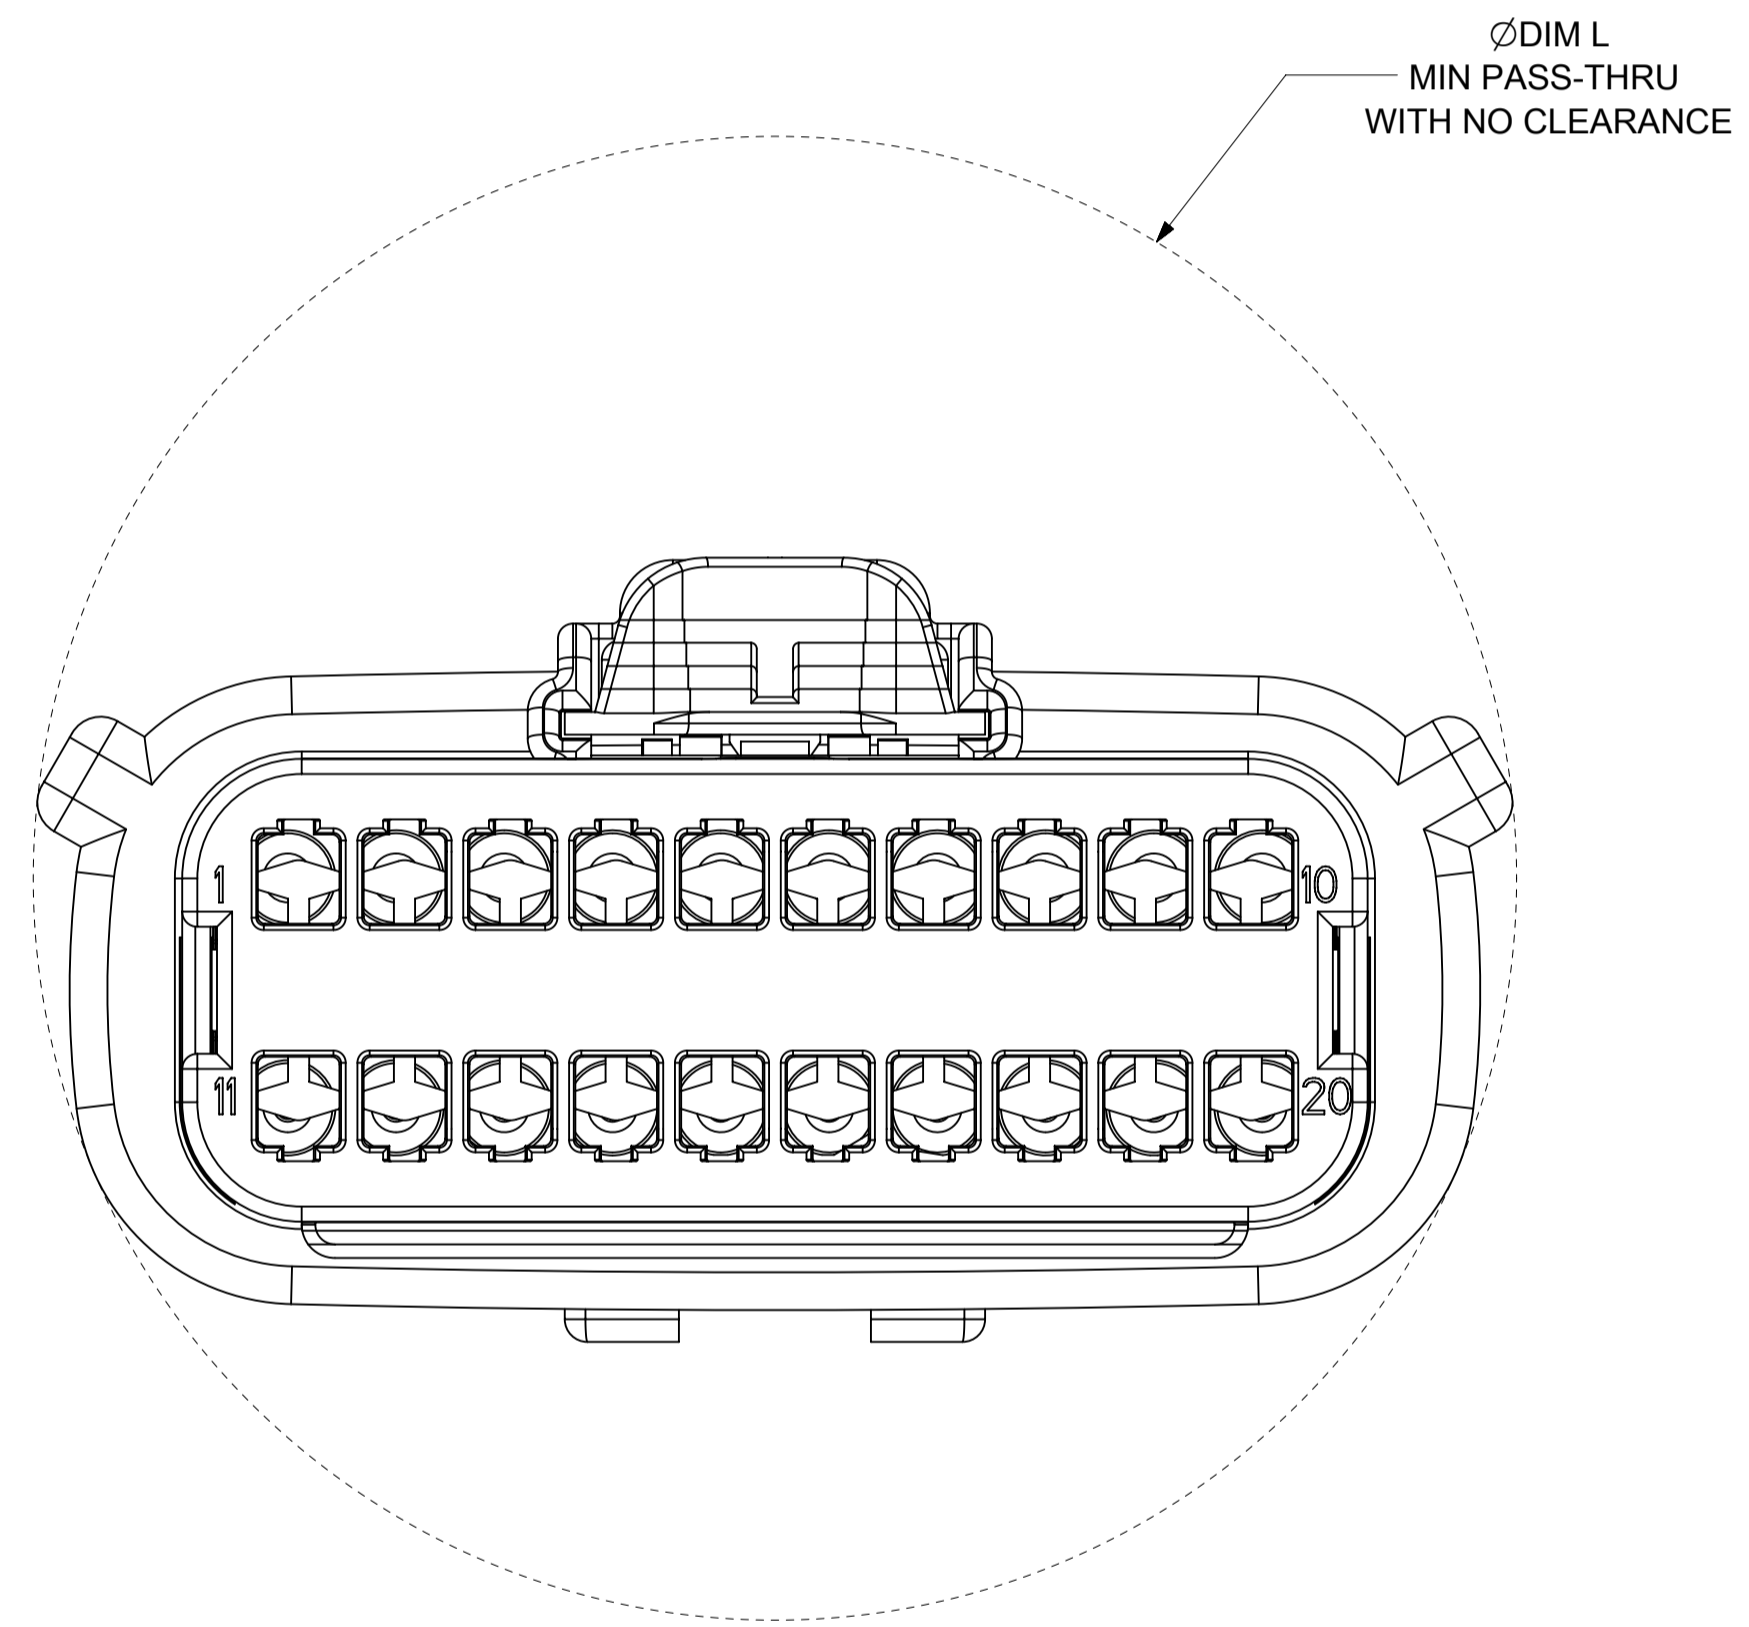

DOCUMENT STATUS	P1	RELEASE DATE	2018/02/16 22:02:26
-----------------	----	--------------	---------------------

SHEET DESCRIPTION
SYSTEM PACKAGING

CKT	BLADE CONFIGURATION	RECEPTACLE CONFIGURATION	DIMENSIONS	
			K	L
			2X2	STANDARD
		W/ CLIPSLOT	72.78	28.50
		LENGTHENED	77.21	28.00
2X3	STANDARD	W/O CLIPSLOT	72.78	28.00
		W/ CLIPSLOT		30.50
	LENGTHENED	W/O CLIPSLOT	74.79	28.00
		W/ CLIPSLOT		30.50
2X4	STANDARD	W/O CLIPSLOT	72.78	29.50
		W/ CLIPSLOT		31.50
2X6	STANDARD	W/O CLIPSLOT	72.79	35.58
		W/ CLIPSLOT		
2X8	STANDARD	W/O CLIPSLOT	72.67	42.25
		W/ CLIPSLOT		
2X10	STANDARD	STANDARD	72.78	49.05