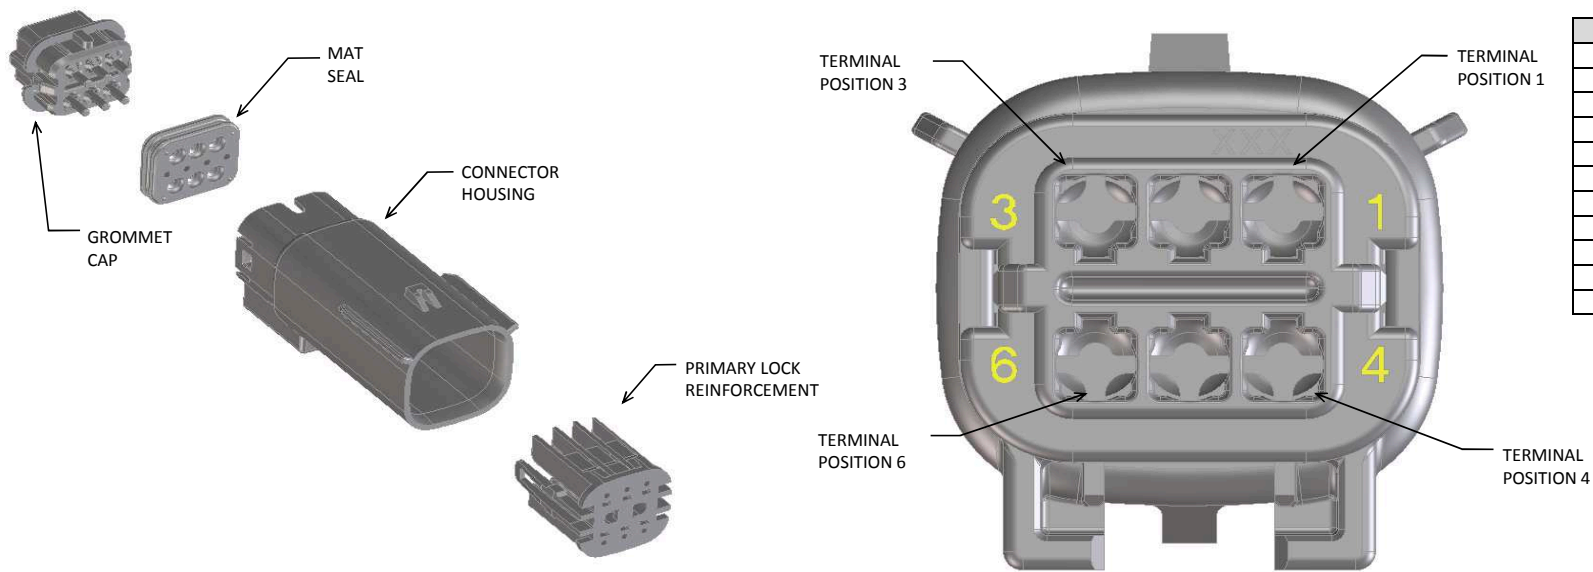

**MX150 2X3 BLADE SEALED ASSEMBLY MAT SEAL
BOM AND PIN OUT SHEET**

ABBREVIATION	DESCRIPTION	COLOR	MATERIAL
A-BLK	HOUSING, KEYING OPTION A	BLACK	SPS/NYLON GF20
B-LG	HOUSING, KEYING OPTION B	LIGHT GRAY	SPS/NYLON GF20
C-BR	HOUSING, KEYING OPTION C	BROWN	SPS/NYLON GF20
D-GR	HOUSING, KEYING OPTION D	GREEN	SPS/NYLON GF20
C-DG	HOUSING, KEYING OPTION C	DARK GRAY	SPS/NYLON GF20
D-SG	HOUSING, KEYING OPTION D	STONE GRAY	SPS/NYLON GF20
A-YW	HOUSING, KEYING OPTION A	YELLOW	SPS/NYLON GF20
GC	GROMMET CAP (STANDARD)	BLACK	SPS/NYLON GF20
GCL	GROMMET CAP (LENGTHENED)	BLACK	SPS/NYLON GF20
PLR	PLR	NATURAL	SPS/NYLON GF20
M	MAT SEAL	ROYAL BLUE	INHERENTLY LUBRICATED SILICONE

FOR ADDITIONAL INFORMATION SEE SD-33482-0001