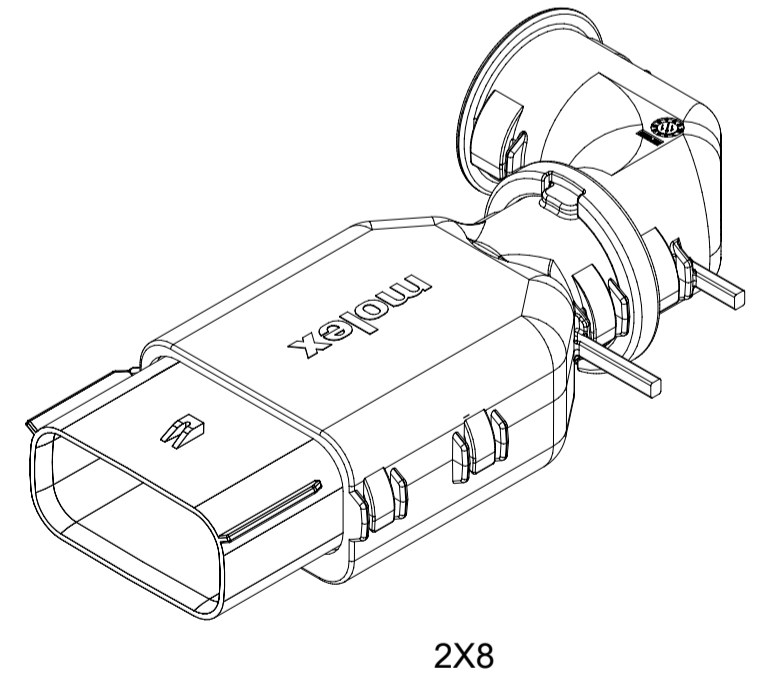

SHEET DESCRIPTION
BACKSHELL NOTES

BACKSHELL NOTES: VALID UNLESS OTHERWISE SPECIFIED

1. GENERAL:

a. APPLICATION SPECIFICATION SEE: AS-34951-001

- -DESIGNED TO MATE WITH BLADE SEALED ASSEMBLY SPECIFIED IN MOLEX DRAWING SD-33482-0001.
- -SYSTEM TO BE USED WITH WIRE WITHIN DIAMETER RANGE OF 1.2mm TO 2.69mm.
- -COMPONENTS ARE OPTIONAL AND MUST BE PURCHASED SEPERATELY.
- -DESIGN IS OWNED BY SCHLEMMER FOR SCHLEMMER BACKSHELL.
- -DESIGN IS OWNED BY MOLEX FOR MOLEX BACKSHELL.
- -90° ADAPTOR DESIGN IS OWNED BY MOLEX.
- -FOR ADDITIONAL INFORMATION SEE THE BACKSHELL COMPONENT DRAWING SD-34950-0001.