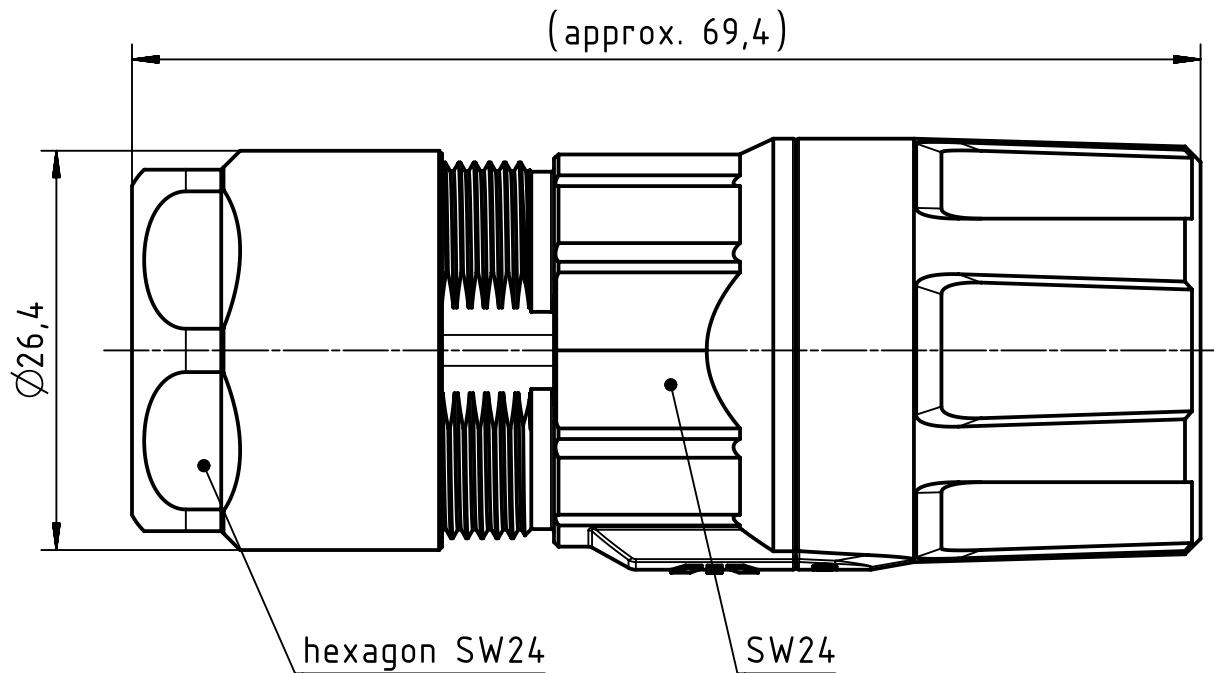

1 2 3 4 5 6

A

B

C

D

	All rights reserved Department EL PD - DE	All Dimensions in mm Original Size DIN A4		Scale 2:1	Free size tol.	Ref.	
		Created by HELLMANN	Inspected by RIEPE	Standardisation TIEMANNA	Date 2017-09-12	State Final Release	
HARTING Electric GmbH & Co. KG D-32339 Espelkamp		Title Han M23 ComLock-S Hood 3-7 mm				Doc-Key / ECM-Nr. 100736328/UGD/000/A 500000124813	
		Type TB	Number 09 15 100 0481			Rev. A	Page 1/1