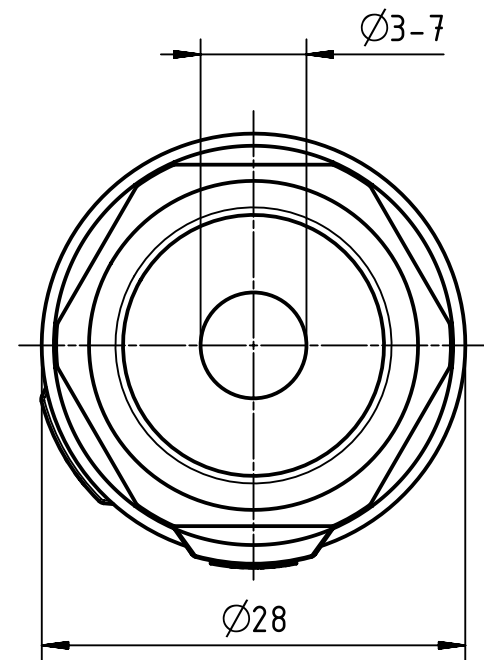

1 2 3 4 5 6

A

B

C

D

	All rights reserved Department EL PD - DE	All Dimensions in mm Original Size DIN A4		Scale 2:1	Free size tol.	Ref.	
		Created by HELLMANN	Inspected by RIEPE	Standardisation TIEMANNA	Date 2017-09-12	State Final Release	
HARTING Electric GmbH & Co. KG D-32339 Espelkamp		Title Han M23 ComLock-S Hood 3-7 mm				Doc-Key / ECM-Nr. 100736328/UGD/000/A 500000124813	
		Type TB	Number 09 15 100 0481			Rev. A	Page 1/1