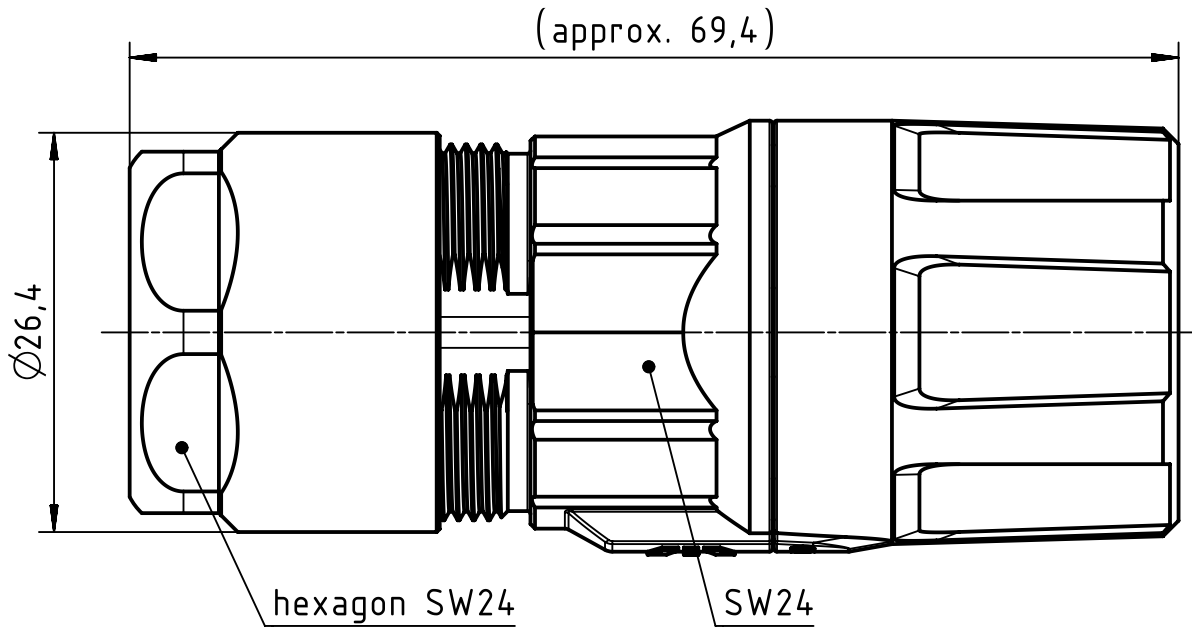

1 2 3 4 5 6

A
B
C
D

	All rights reserved Department EL PD - DE	All Dimensions in mm Original Size DIN A4		Scale 2:1	Free size tol.	Ref.	
		Created by HELLMANN	Inspected by RIEPE	Standardisation TIEMANNA	Date 2017-09-12	State Final Release	
HARTING Electric GmbH & Co. KG D-32339 Espelkamp		Title Han M23 ComLock-S Hood 7-12 mm				Doc-Key / ECM-Nr. 100736334/UGD/000/A 500000124813	
		Type TB	Number 09 15 100 0482			Rev. A	Page 1/1