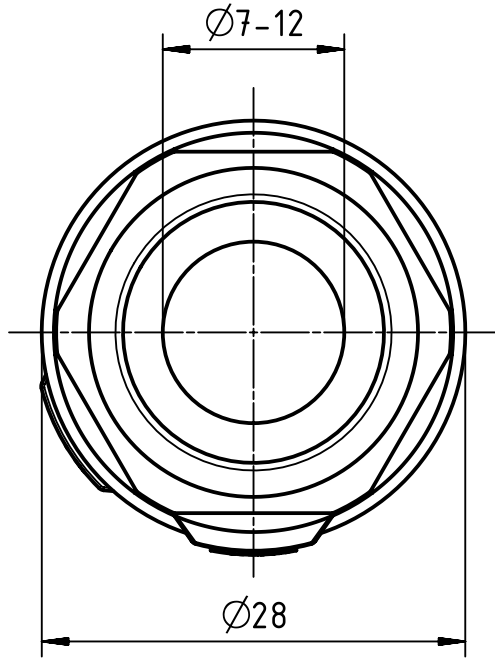

1 2 3 4 5 6

A
B
C
D

	All rights reserved Department EL PD - DE	All Dimensions in mm Original Size DIN A4		Scale 2:1	Free size tol.	Ref.	
		Created by HELLMANN	Inspected by RIEPE	Standardisation TIEMANNA	Date 2017-09-12	State Final Release	
HARTING Electric GmbH & Co. KG D-32339 Espelkamp		Title Han M23 ComLock-S Hood 7-12 mm				Doc-Key / ECM-Nr. 100736334/UGD/000/A 500000124813	
		Type TB	Number 09 15 100 0482			Rev. A	Page 1/1