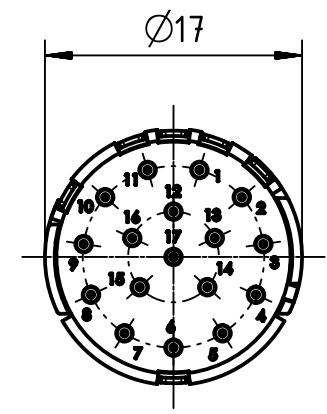

A

B

C

D

	All Dimensions in mm Original Size DIN A4		Scale 2:1	Free size tol.		Ref.
						Sub.
	All rights reserved		Created by DYCKC	Inspected by EISFELD	Standardisation HOFFMANN	Date 2019-05-13
	Department EL PD		Title Han M23 17 Male -soldered contact			State Final Release
HARTING Electric GmbH & Co. KG D-32339 Espelkamp			Type TB	Number 09 15 117 2603		Doc-Key / ECM-Nr. 100709478/UGD/000/B 500000151141
					Rev. B	Page 1/1