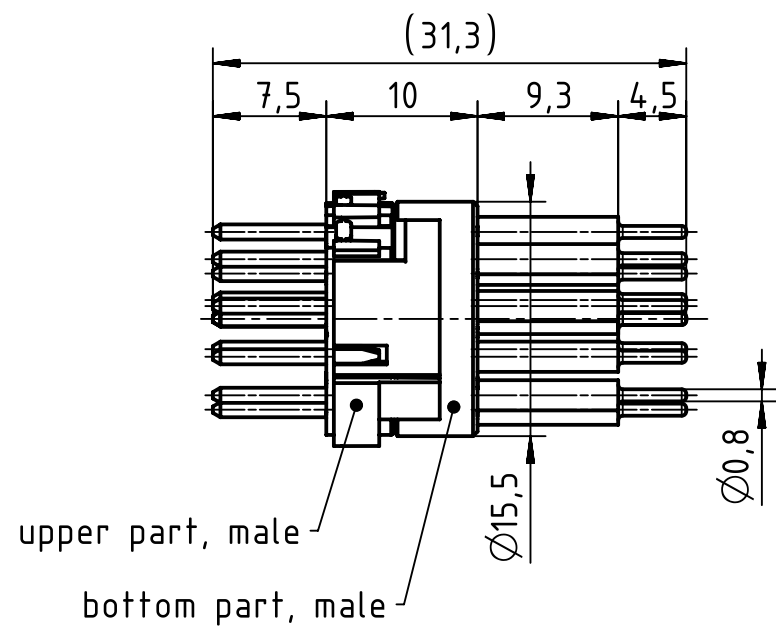

A

B

C

D

	All Dimensions in mm Original Size DIN A4		Scale 2:1	Free size tol.		Ref.
						Sub.
	All rights reserved		Created by DYCKC	Inspected by EISFELD	Standardisation HOFFMANN	Date 2019-05-13
	Department EL PD		Title Han M23 17 Male -soldered contact			State Final Release
HARTING Electric GmbH & Co. KG D-32339 Espelkamp			Type TB	Number 09 15 117 2603		Doc-Key / ECM-Nr. 100709478/UGD/000/B 500000151141
					Rev. B	Page 1/1