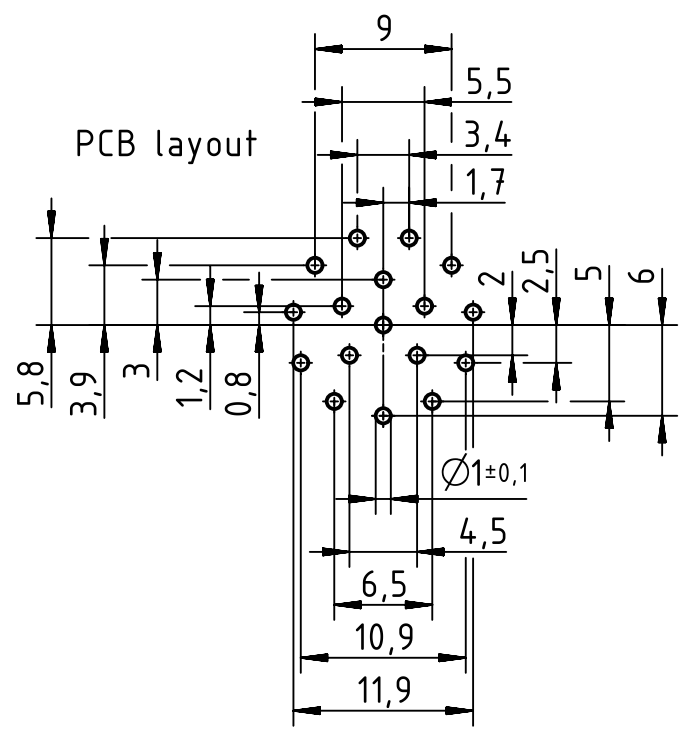

A

B

C

D

	All Dimensions in mm Original Size DIN A4		Scale 2:1	Free size tol.		Ref.
						Sub.
	All rights reserved		Created by DYCKC	Inspected by EISFELD	Standardisation HOFFMANN	Date 2019-05-13
	Department EL PD		Title Han M23 17 Male -soldered contact			State Final Release
HARTING Electric GmbH & Co. KG D-32339 Espelkamp			Type TB	Number 09 15 117 2603		Doc-Key / ECM-Nr. 100709478/UGD/000/B 500000151141
					Rev. B	Page 1/1