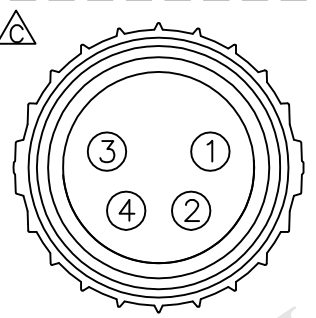

REV.	ECN NO.	DATE	SIGN	DESCRIPTION
B	LEN-860098~101	2008/05/10	Zhang Jin	Change 42.5 To 42.7.
C	LEN-920244~247	2009/02/04	Vicky	Update the drawing.
D	LEN1650516~519	2016/05/16	Vicky	Update Logo

Cable ②

8-04AMMM-SL7000 ①
Color:Black

8-04AMMM-SL7AXX
 XX:01~99Meters
 01:01Meter
 02:02Meters
 :
 :
 99:99Meters
 Cable Length(L):01~99Meters

Pin Assignments
Front View

4	Black	黑
3	Blue	藍
2	White	白
1	Brown	棕
Conn.	Wire Color	
	Pin Out	

- Note:
- * @C Important Dimension.
 - * Waterproof Rate:IP67.
 - * Connector:Black,PU.
 - * Male Pin:Copper Alloy,Gold Plated.
 - * Cable:UL2464 22AWG*4C+Talcum,Black, PVC Jacket,UV Resistant,OD=5.0mm.
 - * Cable Length Tolerance:
 - 01M:±40mm
 - 02M~05M:±60mm
 - 06M~10M:±100mm
 - 11M~30M:±200mm
 - 31M~99M:±500mm

UNIT:mm	
TOLERANCE	±0.5 mm

TITLE	M8 Conn	
	Cable Screw 4P M Conn M Pin	
SCALE	Free	SHEET 1 OF 1
REV.	D	SIZE A4
		@C :Inspection Item

Amphenol LTW
安費諾亮泰企業股份有限公司

ITEM NO	DRAWN BY	DATE
DWG NO	CHECKED BY	DATE
CUSTOMER	APPROVED BY	DATE