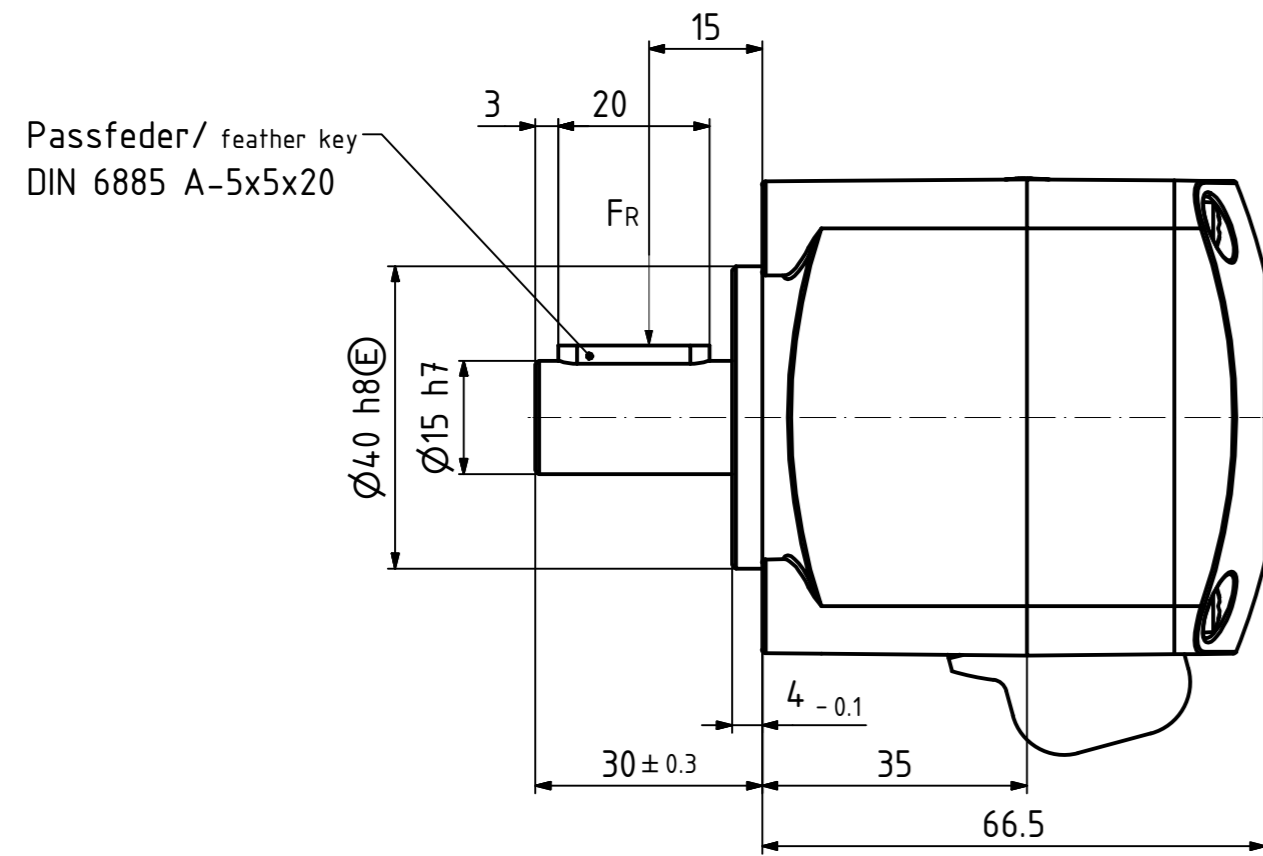

A

B

C

D

E

F

G

Bestellnummer/ order number:	VG.VDC4915BK4.ECP63.3.85
Getriebetyp/ type of gear:	EtaCrownPlus 63.3
Motortyp/ type of motor:	VDC-3-49.15