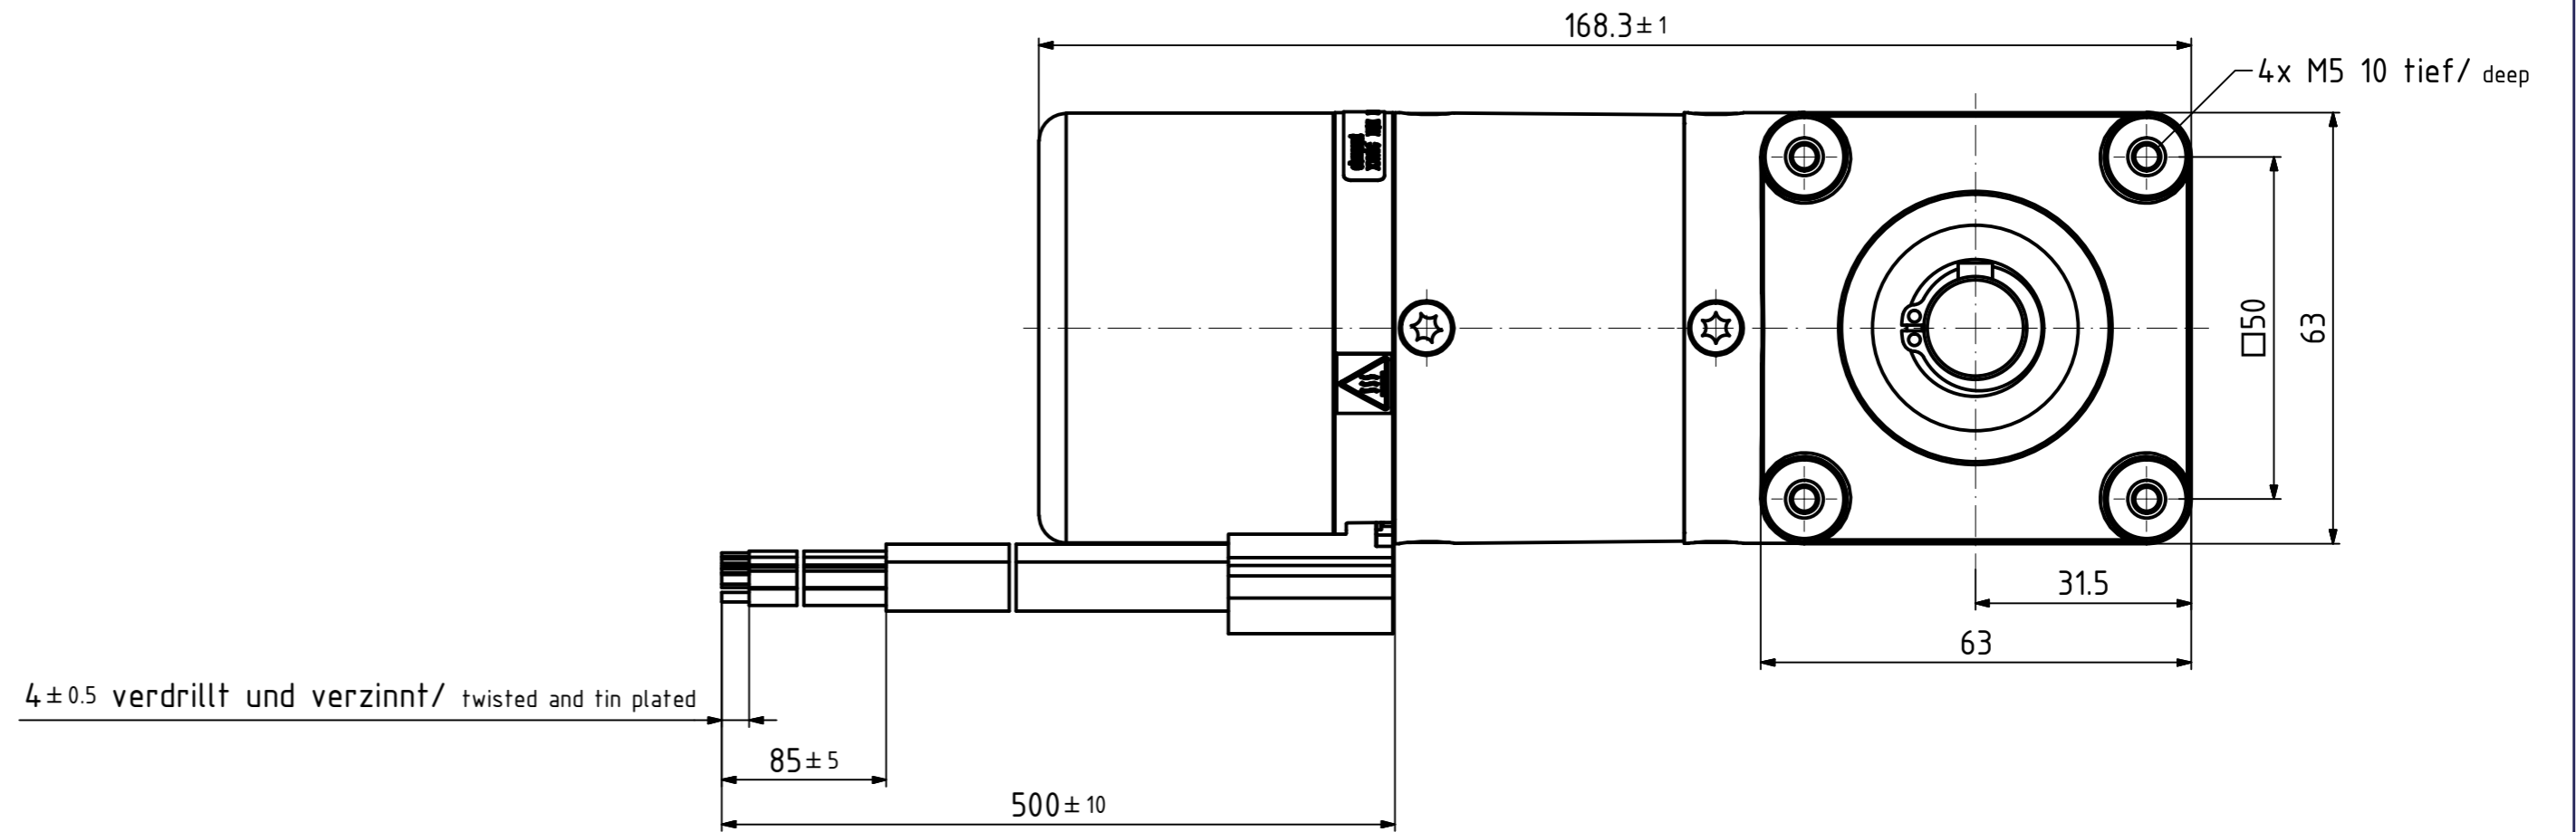

A

B

C

D

E

F

G

Bestellnummer/ order number:	VG.VDC4915BK4.ECP63.3.85
Getriebetyp/ type of gear:	EtaCrownPlus 63.3
Motortyp/ type of motor:	VDC-3-49.15