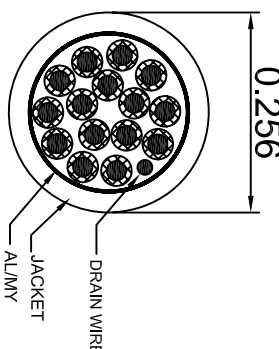

4-40thread(UNC)

D-SUB
15PIN Female

LENGTH

D-SUB
15PIN Female

PIN OUT:		
Female	Female	Color
PIN1	PIN1	Black
PIN2	PIN2	Brown
PIN3	PIN3	Red
PIN4	PIN4	Orange
PIN5	PIN5	Yellow
PIN6	PIN6	Green
PIN7	PIN7	Blue
PIN8	PIN8	Purple
PIN9	PIN9	Gray
PIN10	PIN10	White
PIN11	PIN11	Pink
PIN12	PIN12	Light Green
PIN13	PIN13	Black/White
PIN14	PIN14	Brown/White
PIN15	PIN15	Red/White
SHIELD	SHIELD	Drain Wire

LENGTH & P/N Table

LENGTH	P/N	Cable Color
5FT ±2 inch	CS-DSDMDB15FF-005	GREY
12FT ±3 inch	CS-DSDMDB15FF-012	GREY
15FT ±3 inch	CS-DSDMDB15FF-015	GREY

REV.	DESCRIPTION	REVISIONS	DATE	APPROVED
A	NEW RELEASE		07-Feb-2007	
A1	Add wiring color		13/JAN/2012	
A2	Revise cable specification (Delete braid)		8/Nov/2016	
A3	Add 15FT		20/Dec/2017	
A4	Add 12FT		04/Apr/2019	

UNLESS OTHERWISE SPECIFIED DIMENSIONS ARE IN INCHES TOLERANCES ARE:

DECIMALS	ANGLES	APPROVALS	DATE
±.X	±°	LF	04/Apr/2019
±.XX		BA	04/Apr/2019
±.XXX			

THIRD ANGLE PROJECTION

Amphenol Cables on Demand
20 VALLEY ST. ENDICOTT, NY 13760