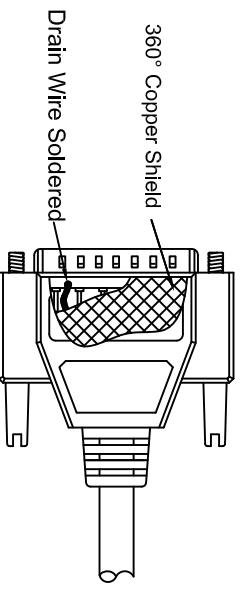

THE INFORMATION CONTAINED IN THIS DRAWING IS THE SOLE PROPERTY OF AMPHENOL CABLES ON DEMAND. ANY REPRODUCTION OR DISCLOSURE TO THIRD PARTIES, IN PART OR WHOLE, WITHOUT THE EXPRESS WRITTEN PERMISSION OF AMPHENOL CABLES ON DEMAND IS PROHIBITED.

REV.	DESCRIPTION	DATE	APPROVED
A	NEW RELEASE	03/JAN/2007	
A1	ADD WIRING DIAG	16/JAN/2012	

LENGTH

D-SUB  
25PIN Male

D-SUB  
25PIN Female

PIN OUT:

Male	Female	Color
PIN1	PIN1	Black
PIN2	PIN2	Brown
PIN3	PIN3	Red
PIN4	PIN4	Orange
PIN5	PIN5	Yellow
PIN6	PIN6	Green
PIN7	PIN7	Blue
PIN8	PIN8	Purple
PIN9	PIN9	Gray
PIN10	PIN10	White
PIN11	PIN11	Pink
PIN12	PIN12	Light green
PIN13	PIN13	Black/white
PIN14	PIN14	Brown/white
PIN15	PIN15	Red/white
PIN16	PIN16	Orange/white
PIN17	PIN17	Green/white
PIN18	PIN18	Blue/white
PIN19	PIN19	Purple/white
PIN20	PIN20	Red/black
PIN21	PIN21	Orange/black
PIN22	PIN22	Yellow/black
PIN23	PIN23	Green/black
PIN24	PIN24	Gray/black
PIN25	PIN25	Pink/black
SHIELD	SHIELD	Drain Wire

LENGTH & P/N Table

LENGTH	PIN	Cable Color
2.5FT ±1 inch	CS-DSDMDB25MF-002.5	GREY
5FT ±2 inch	CS-DSDMDB25MF-005	GREY
10FT ±3 inch	CS-DSDMDB25MF-010	GREY
15FT ±3 inch	CS-DSDMDB25MF-015	GREY
25FT ±4 inch	CS-DSDMDB25MF-025	GREY
30FT ±4 inch	CS-DSDMDB25MF-030	GREY
50FT ±8 inch	CS-DSDMDB25MF-50	GREY