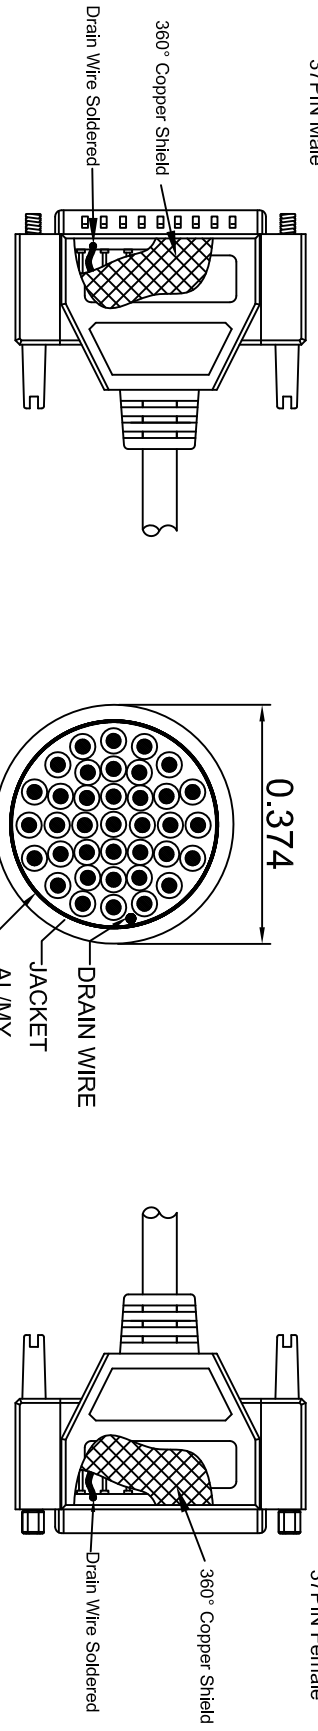

THE INFORMATION CONTAINED IN THIS DRAWING IS THE SOLE PROPERTY OF AMPHENOL CABLES ON DEMAND. ANY REPRODUCTION OR DISCLOSURE TO THIRD PARTIES IN PART OR WHOLE, WITHOUT THE EXPRESS WRITTEN PERMISSION OF AMPHENOL CABLES ON DEMAND IS PROHIBITED.

REV.	DESCRIPTION	DATE	APPROVED
A	NEW RELEASE	18/JAN/2007	
A1	Add wiring color	16/JAN/2012	

SEC-A-A

LENGTH	P/N	Cable Color
2.5FT ±1 inch	CS-DSDMDB37MF-002.5	GREY
5FT ±2 inch	CS-DSDMDB37MF-005	GREY
10FT ±3 inch	CS-DSDMDB37MF-010	GREY
15FT ±3 inch	CS-DSDMDB37MF-015	GREY
25FT ±4 inch	CS-DSDMDB37MF-025	GREY
50FT ±8 inch	CS-DSDMDB37MF-050	GREY

Male	Female	Color	Male	Female	Color
PIN1	PIN1	Black	PIN20	PIN20	Red/Black
PIN2	PIN2	Brown	PIN21	PIN21	Orange/Black
PIN3	PIN3	Red	PIN22	PIN22	Yellow/Black
PIN4	PIN4	Orange	PIN23	PIN23	Green/Black
PIN5	PIN5	Yellow	PIN24	PIN24	Gray/Black
PIN6	PIN6	Green	PIN25	PIN25	Gray/Black
PIN7	PIN7	Blue	PIN26	PIN26	Pink/Red
PIN8	PIN8	Purple	PIN27	PIN27	Pink/Blue
PIN9	PIN9	Gray	PIN28	PIN28	Pink/Blue
PIN10	PIN10	White	PIN29	PIN29	Light Blue
PIN11	PIN11	Pink	PIN30	PIN30	Light Blue/Red
PIN12	PIN12	Light Green	PIN31	PIN31	Light Blue/Red
PIN13	PIN13	Black/White	PIN32	PIN32	Light Blue/Blue
PIN14	PIN14	Brown/White	PIN33	PIN33	Light Blue/Blue
PIN15	PIN15	Red/White	PIN34	PIN34	Grey/Red
PIN16	PIN16	Orange/White	PIN35	PIN35	Grey/Blue
PIN17	PIN17	Green/White	PIN36	PIN36	Purple/Black
PIN18	PIN18	Blue/White	PIN37	PIN37	Blue/Black
PIN19	PIN19	Purple/White	SHIELD	SHIELD	Drain Wire

NOTES: UNLESS OTHERWISE SPECIFIED

UNLESS OTHERWISE SPECIFIED DIMENSIONS ARE IN INCHES TOLERANCES ARE:		EARN NO.	
DECIMALS		APPROVALS	DATE
.X	±.X	LF	16/JAN/2012
.XX	±.XX	CHECKED	BA
.XXX	±.XXX	RESP ENG	16/JAN/2012
THIRD ANGLE PROJECTION		SIZE	DWG. NO.
		A	CS-DSDMDB37MF-XXXX
		SCALE	SHEET
		OF	REV. A1