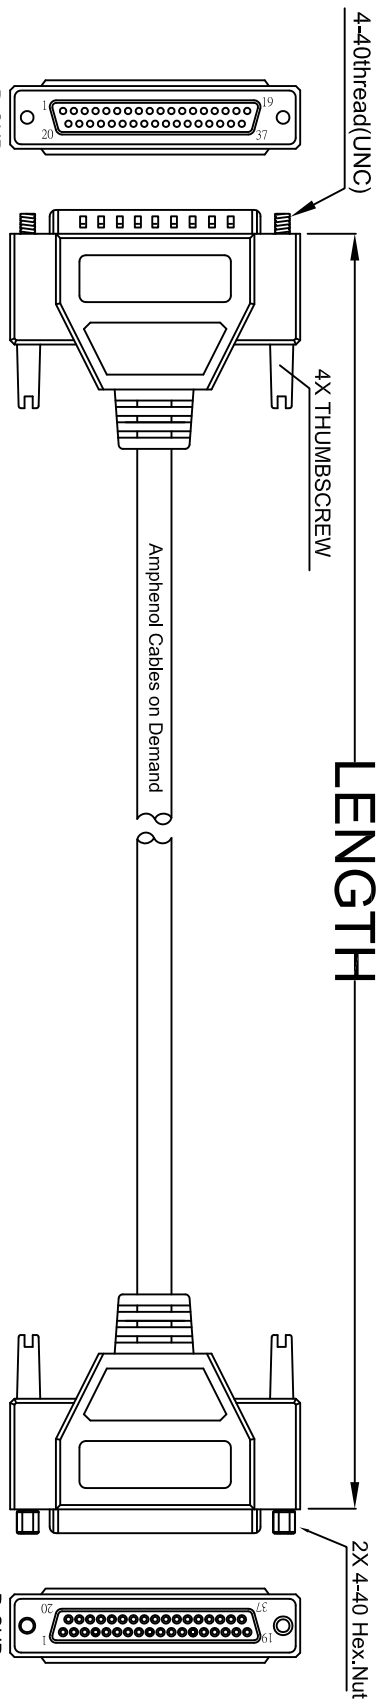

THE INFORMATION CONTAINED IN THIS DRAWING IS THE SOLE PROPERTY OF AMPHENOL CABLES ON DEMAND. ANY REPRODUCTION OR DISCLOSURE TO THIRD PARTIES IN PART OR WHOLE, WITHOUT THE EXPRESS WRITTEN PERMISSION OF AMPHENOL CABLES ON DEMAND IS PROHIBITED.

REV.	DESCRIPTION	DATE	APPROVED
A	NEW RELEASE	18/JAN/2007	
A1	Add wiring color	16/JAN/2012	

SEC-A-A

LENGTH	P/N	Cable Color
2.5FT ±1 inch	CS-DSDMDB37MF-002.5	GREY
5FT ±2 inch	CS-DSDMDB37MF-005	GREY
10FT ±3 inch	CS-DSDMDB37MF-010	GREY
15FT ±3 inch	CS-DSDMDB37MF-015	GREY
25FT ±4 inch	CS-DSDMDB37MF-025	GREY
50FT ±8 inch	CS-DSDMDB37MF-050	GREY

Male	Female	Color	Male	Female	Color
PIN1	PIN1	Black	PIN20	PIN20	Red/Black
PIN2	PIN2	Brown	PIN21	PIN21	Orange/Black
PIN3	PIN3	Red	PIN22	PIN22	Yellow/Black
PIN4	PIN4	Orange	PIN23	PIN23	Green/Black
PIN5	PIN5	Yellow	PIN24	PIN24	Gray/Black
PIN6	PIN6	Green	PIN25	PIN25	Gray/Black
PIN7	PIN7	Blue	PIN26	PIN26	Pink/Red
PIN8	PIN8	Purple	PIN27	PIN27	Pink/Blue
PIN9	PIN9	Gray	PIN28	PIN28	Pink/Blue
PIN10	PIN10	White	PIN29	PIN29	Light Blue
PIN11	PIN11	Pink	PIN30	PIN30	Light Blue/Red
PIN12	PIN12	Light Green	PIN31	PIN31	Light Blue/Red
PIN13	PIN13	Black/White	PIN32	PIN32	Light Blue/Blue
PIN14	PIN14	Brown/White	PIN33	PIN33	Light Blue/Blue
PIN15	PIN15	Red/White	PIN34	PIN34	Grey/Red
PIN16	PIN16	Orange/White	PIN35	PIN35	Grey/Blue
PIN17	PIN17	Green/White	PIN36	PIN36	Purple/Black
PIN18	PIN18	Blue/White	PIN37	PIN37	Blue/Black
PIN19	PIN19	Purple/White	SHIELD	SHIELD	Drain Wire

NOTES: UNLESS OTHERWISE SPECIFIED

UNLESS OTHERWISE SPECIFIED DIMENSIONS ARE IN INCHES TOLERANCES ARE:		EARN NO.	
DECIMALS		APPROVALS	DATE
.X	±.X	LF	16/JAN/2012
.XX	±.XX	CHECKED	BA
.XXX	±.XXX	RESP ENG	16/JAN/2012
THIRD ANGLE PROJECTION		SIZE	DWG. NO.
		A	CS-DSDMDB37MF-XXXX
		SCALE	SHEET
		OF	REV. A1