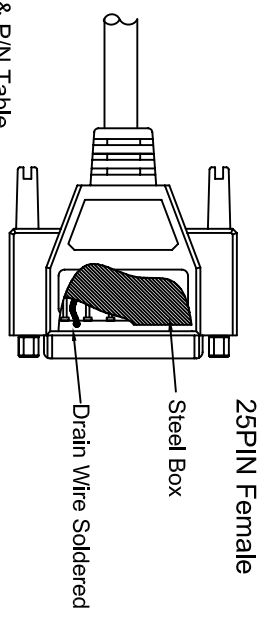

THE INFORMATION CONTAINED IN THIS DRAWING IS THE SOLE PROPERTY OF AMPHENOL CABLES ON DEMAND. ANY REPRODUCTION OR DISCLOSURE TO THIRD PARTIES IN PART OR WHOLE WITHOUT THE EXPRESS WRITTEN PERMISSION OF AMPHENOL CABLES ON DEMAND IS PROHIBITED.

REV.	DESCRIPTION	DATE	APPROVED
A	NEW RELEASE	03/01/07	
A1	Add wiring color	16/JAN/12	

LENGTH & P/N Table

LENGTH	P/N	Cable Color
2.5FT ±1 inch	CS-DSPMDB25MF-002.5	GREY
4FT ±2 inch	CS-DSPMDB25MF-004	GREY
5FT ±2 inch	CS-DSPMDB25MF-005	GREY
6FT ±2 inch	CS-DSPMDB25MF-006	GREY
10FT ±3 inch	CS-DSPMDB25MF-010	GREY
12FT ±3 inch	CS-DSPMDB25MF-012	GREY
15FT ±3 inch	CS-DSPMDB25MF-015	GREY
18FT ±4 inch	CS-DSPMDB25MF-018	GREY
25FT ±4 inch	CS-DSPMDB25MF-025	GREY
50FT ±8 inch	CS-DSPMDB25MF-050	GREY

PIN OUT:

Male	Female	Color
PIN1	PIN1	Black
PIN2	PIN2	Brown
PIN3	PIN3	Red
PIN4	PIN4	Orange
PIN5	PIN5	Yellow
PIN6	PIN6	Green
PIN7	PIN7	Blue
PIN8	PIN8	Purple
PIN9	PIN9	Gray
PIN10	PIN10	White
PIN11	PIN11	Pink
PIN12	PIN12	Light green
PIN13	PIN13	Black/white
PIN14	PIN14	Brown/white
PIN15	PIN15	Red/white
PIN16	PIN16	Orange/white
PIN17	PIN17	Green/white
PIN18	PIN18	Blue/white
PIN19	PIN19	Purple/white
PIN20	PIN20	Red/black
PIN21	PIN21	Orange/black
PIN22	PIN22	Yellow/black
PIN23	PIN23	Green/black
PIN24	PIN24	Gray/black
PIN25	PIN25	Pink/black
SHIELD	SHIELD	Drain Wire

SCALE: SHEET OF

AMPHENOL CABLES ON DEMAND
20 VALLEY ST. ENDCOTT, NY 13760

ASM CBL Premium 25PIN D-Sub MF

CS-DSPMDB25MF-XXX

SIZE DWG. NO. A

REV. A1

NOTES: UNLESS OTHERWISE SPECIFIED