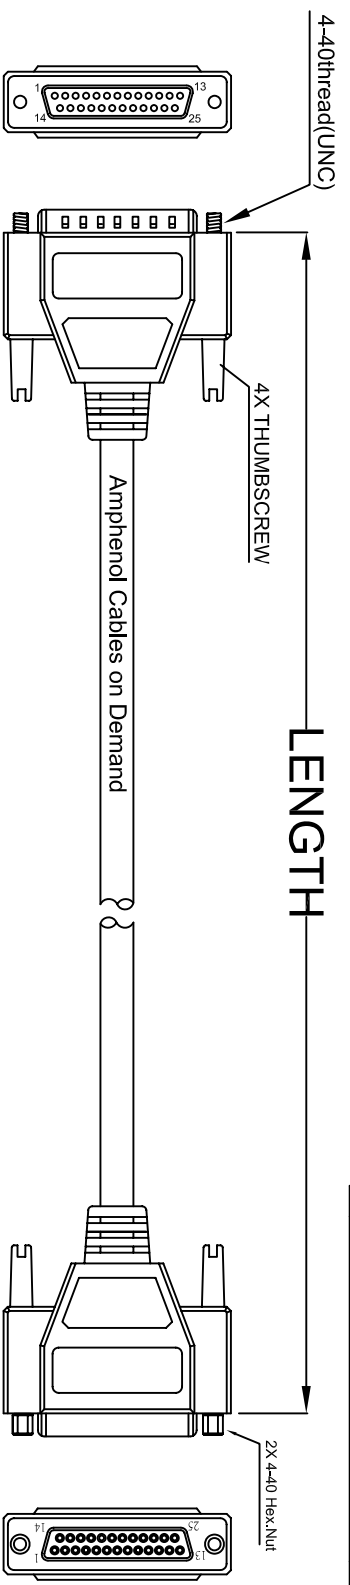

THE INFORMATION CONTAINED IN THIS DRAWING IS THE SOLE PROPERTY OF AMPHENOL CABLES ON DEMAND. ANY REPRODUCTION OR DISCLOSURE TO THIRD PARTIES IN PART OR WHOLE WITHOUT THE EXPRESS WRITTEN PERMISSION OF AMPHENOL CABLES ON DEMAND IS PROHIBITED.

REV.	DESCRIPTION	DATE	APPROVED
A	NEW RELEASE	03/01/07	
A1	Add wiring color	16/JAN/12	

LENGTH & P/N Table

LENGTH	P/N	Cable Color
2.5FT ±1 inch	CS-DSPMDB25MF-002.5	GREY
4FT ±2 inch	CS-DSPMDB25MF-004	GREY
5FT ±2 inch	CS-DSPMDB25MF-005	GREY
6FT ±2 inch	CS-DSPMDB25MF-006	GREY
10FT ±3 inch	CS-DSPMDB25MF-010	GREY
12FT ±3 inch	CS-DSPMDB25MF-012	GREY
15FT ±3 inch	CS-DSPMDB25MF-015	GREY
18FT ±4 inch	CS-DSPMDB25MF-018	GREY
25FT ±4 inch	CS-DSPMDB25MF-025	GREY
50FT ±8 inch	CS-DSPMDB25MF-050	GREY

PIN OUT:

Male	Female	Color
PIN1	PIN1	Black
PIN2	PIN2	Brown
PIN3	PIN3	Red
PIN4	PIN4	Orange
PIN5	PIN5	Yellow
PIN6	PIN6	Green
PIN7	PIN7	Blue
PIN8	PIN8	Purple
PIN9	PIN9	Gray
PIN10	PIN10	White
PIN11	PIN11	Pink
PIN12	PIN12	Light green
PIN13	PIN13	Black/white
PIN14	PIN14	Brown/white
PIN15	PIN15	Red/white
PIN16	PIN16	Orange/white
PIN17	PIN17	Green/white
PIN18	PIN18	Blue/white
PIN19	PIN19	Purple/white
PIN20	PIN20	Red/black
PIN21	PIN21	Orange/black
PIN22	PIN22	Yellow/black
PIN23	PIN23	Green/black
PIN24	PIN24	Gray/black
PIN25	PIN25	Pink/black
SHIELD	SHIELD	Drain Wire

SCALE: SHEET OF

AMPHENOL CABLES ON DEMAND
20 VALLEY ST. ENDCOTT, NY 13760

ASM CBL Premium 25PIN D-Sub MF

CS-DSPMDB25MF-XXX

SIZE DWG. NO. A

REV. A1

NOTES: UNLESS OTHERWISE SPECIFIED