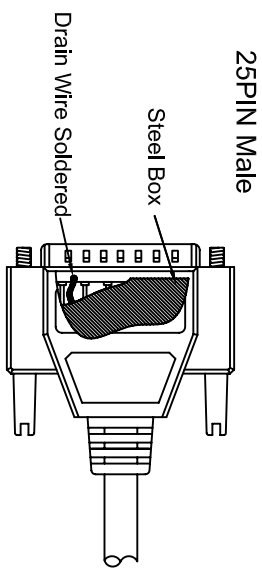

THE INFORMATION CONTAINED IN THIS DRAWING IS THE SOLE PROPERTY OF AMPHENOL CABLES ON DEMAND. ANY REPRODUCTION OR DISCLOSURE TO THIRD PARTIES IN PART OR WHOLE WITHOUT THE EXPRESS WRITTEN PERMISSION OF AMPHENOL CABLES ON DEMAND IS PROHIBITED.

REV.	DESCRIPTION	DATE	APPROVED
A	NEW RELEASE	03/01/07	
A1	Add wiring color	16/JAN/12	

LENGTH & P/N Table

LENGTH	P/N	Cable Color
2.5FT ±1 inch	CS-DSPMDB25MF-002.5	GREY
4FT ±2 inch	CS-DSPMDB25MF-004	GREY
5FT ±2 inch	CS-DSPMDB25MF-005	GREY
6FT ±2 inch	CS-DSPMDB25MF-006	GREY
10FT ±3 inch	CS-DSPMDB25MF-010	GREY
12FT ±3 inch	CS-DSPMDB25MF-012	GREY
15FT ±3 inch	CS-DSPMDB25MF-015	GREY
18FT ±4 inch	CS-DSPMDB25MF-018	GREY
25FT ±4 inch	CS-DSPMDB25MF-025	GREY
50FT ±8 inch	CS-DSPMDB25MF-050	GREY

PIN OUT:

Male	Female	Color
PIN1	PIN1	Black
PIN2	PIN2	Brown
PIN3	PIN3	Red
PIN4	PIN4	Orange
PIN5	PIN5	Yellow
PIN6	PIN6	Green
PIN7	PIN7	Blue
PIN8	PIN8	Purple
PIN9	PIN9	Gray
PIN10	PIN10	White
PIN11	PIN11	Pink
PIN12	PIN12	Light green
PIN13	PIN13	Black/white
PIN14	PIN14	Brown/white
PIN15	PIN15	Red/white
PIN16	PIN16	Orange/white
PIN17	PIN17	Green/white
PIN18	PIN18	Blue/white
PIN19	PIN19	Purple/white
PIN20	PIN20	Red/black
PIN21	PIN21	Orange/black
PIN22	PIN22	Yellow/black
PIN23	PIN23	Green/black
PIN24	PIN24	Gray/black
PIN25	PIN25	Pink/black
SHIELD	SHIELD	Drain Wire