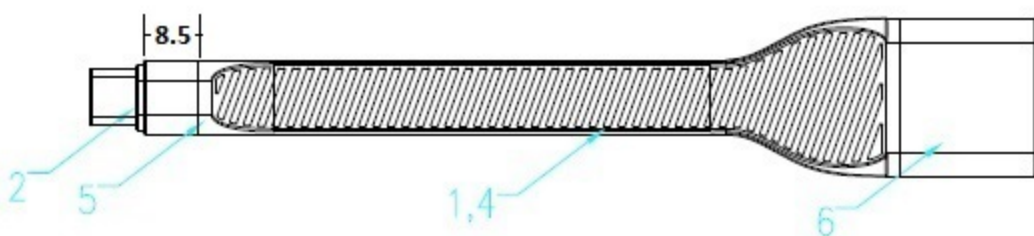

3

USB Type C Male

DisplayPort Female

1. Resolution: up to 4K @60Hz
2. FPC used to make adapter more flexible
3. IC solution: Cypress CCG2120
4. USB C device must support video out via USB C

6	Al Case 2	L20 * W23 * T12, Silver	1	<b>SECOMP</b>					SHEET: 1/1	
5	Al Case 1	L8.5 * W10.9 * T6, Silver	1							
4	molding	TPE, Black	1	ROLINE Flexible Type C - DP Adapter M/F, 0.1m, black			<b>12.03.3240</b>		DRAWN BY Peter LI	
3	Connector 2	PCBA with DisplayPort Female	1							
2	Connector 1	USB C Male, Ni-Plated	1	UNIT	SCALE	TOL UNLESS NOTED	APPROVED BY	CHECKED BY	2019/01/22	
1	Cable	FPC, Black	1	mm	1:1	DIA EXTENT ANGLE	±0.1 ±0.1 ±1°			
Item	Part Number	Material	Description	Quantity						